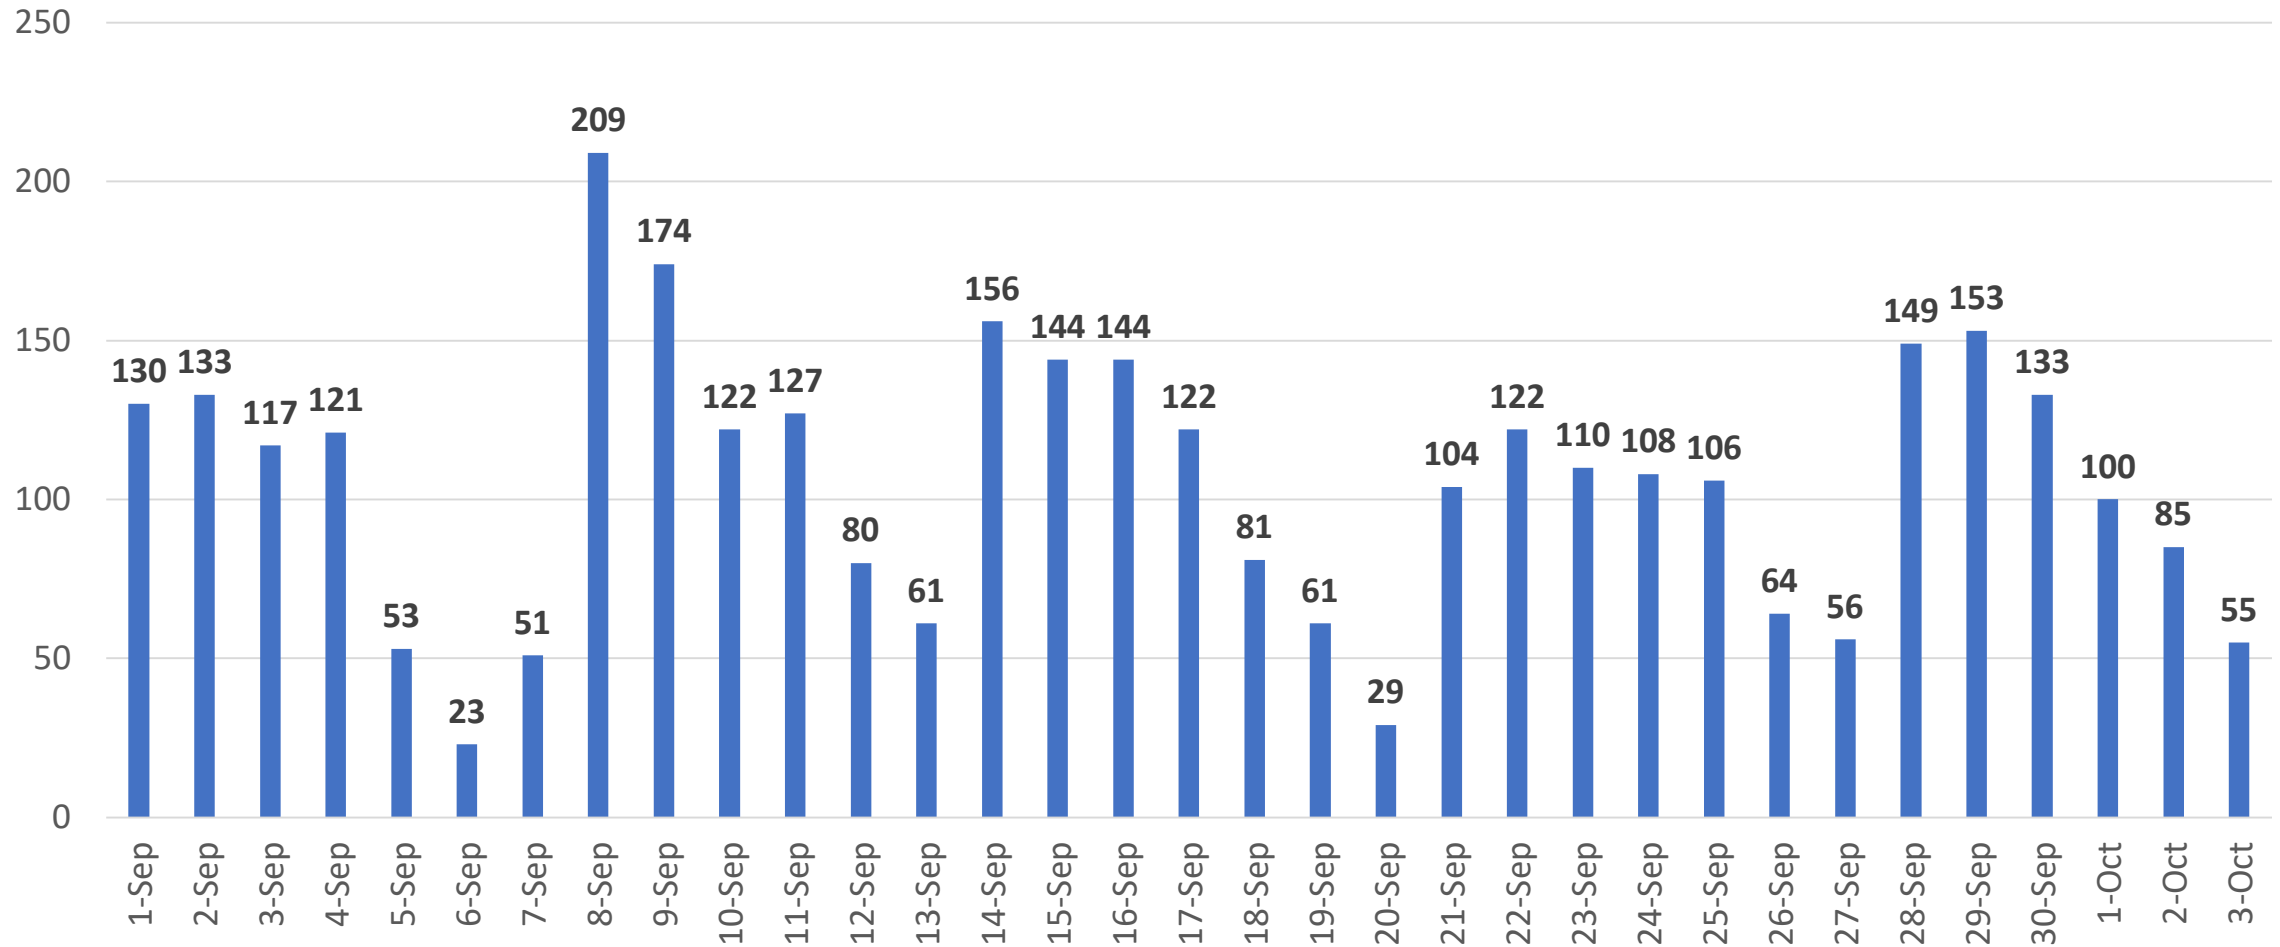

# COVID Cases\*, Prince George's County

\*Based on Lab Collection Date  
Data as of 10/7

# COVID Average Daily Case Rate\* (last 14 days)

Prince George's County  
Average New Cases per 100,000 population

\*Based on Lab Collection Date  
Data as of 10/7

# Percent of Positive COVID Tests\* (last 14 days)

## Prince George's County Percent Positive Tests

\*Based on Lab Collection Date  
Data as of 10/6