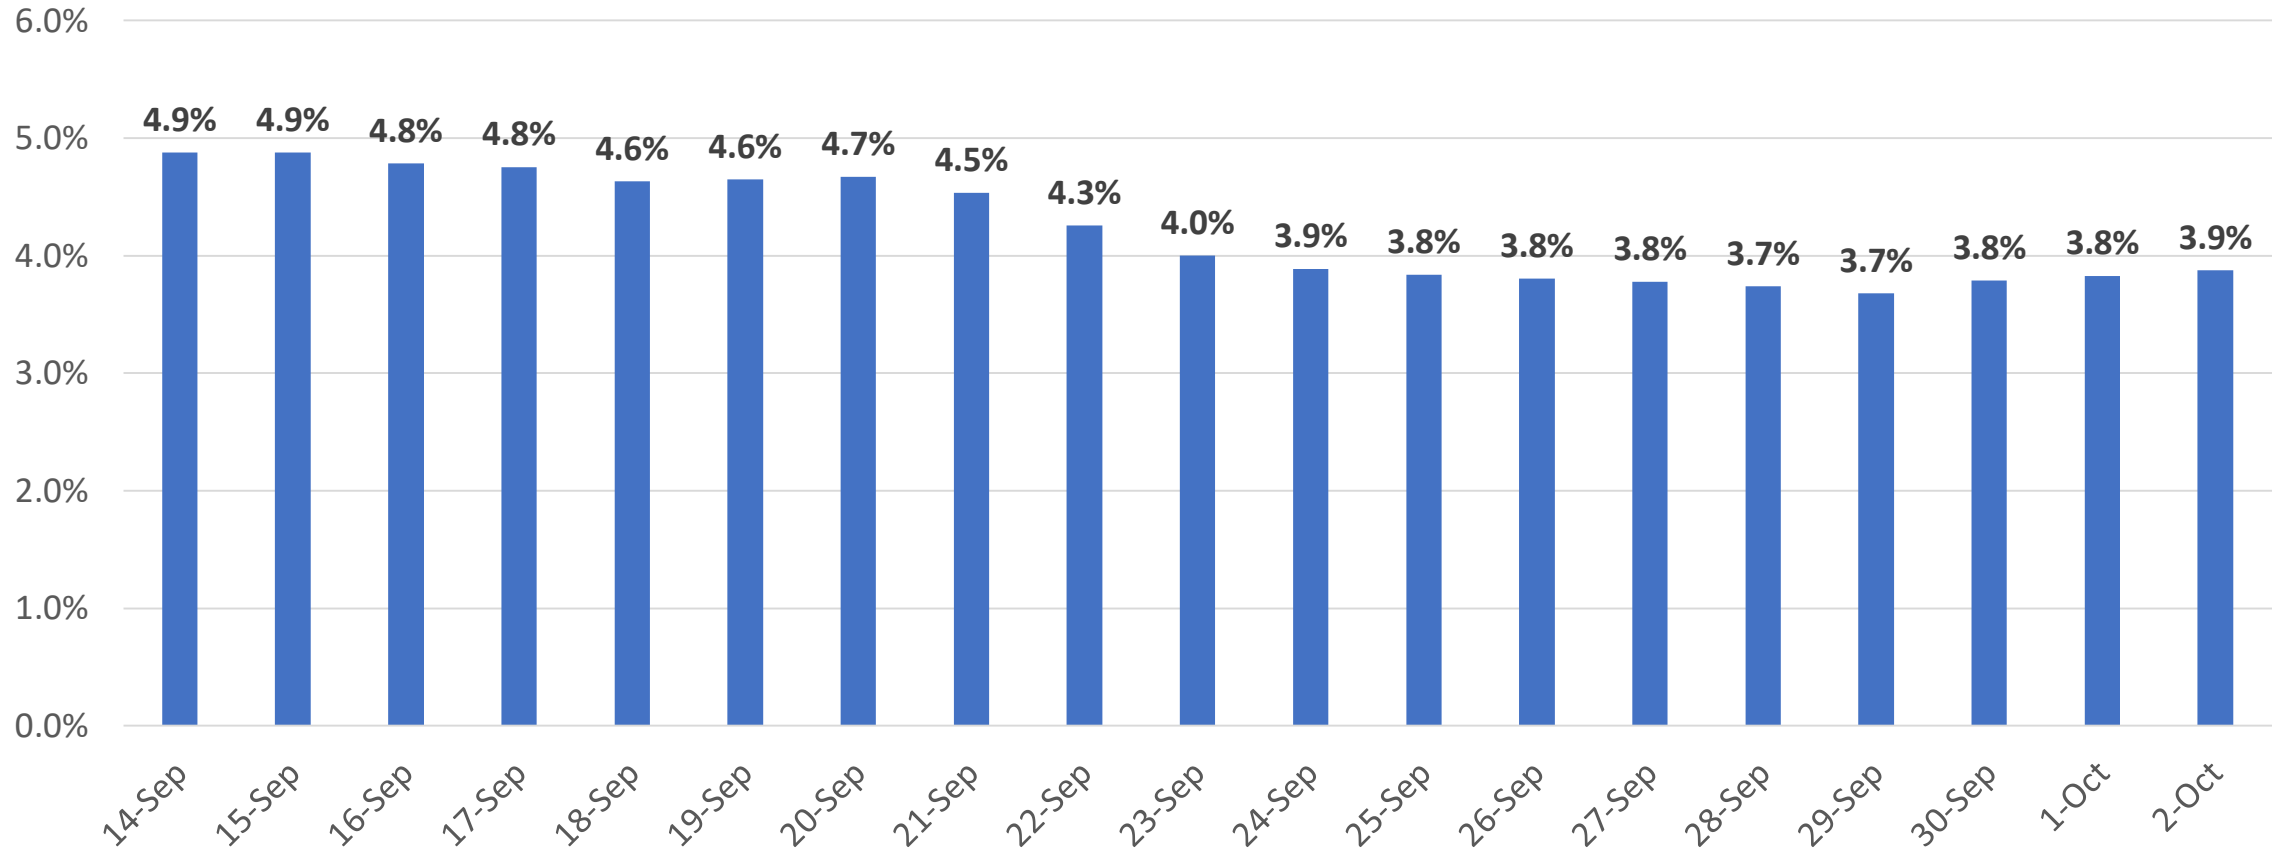

Percent of Positive COVID Tests* (last 14 days)

Prince George's County Percent Positive Tests

*Based on Lab Collection Date
Data as of 10/6