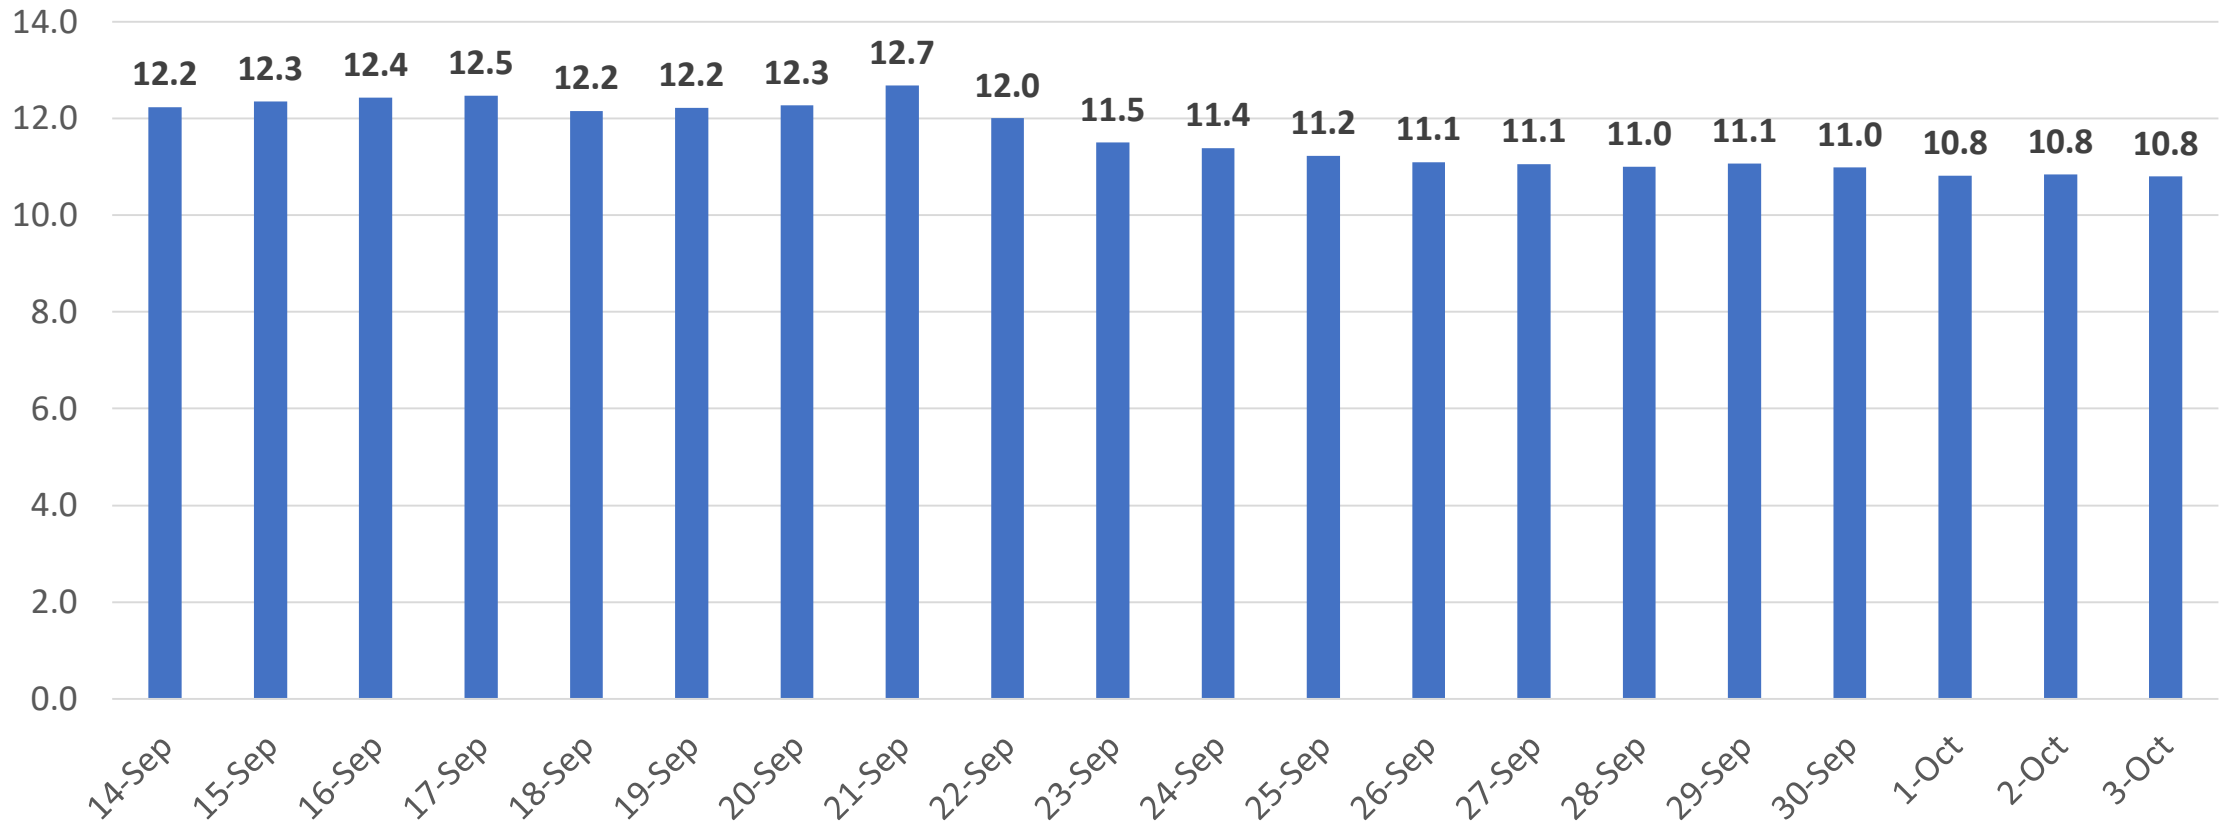

# COVID Cases\*, Prince George's County

\*Based on Lab Collection Date  
Data as of 10/7

# COVID Average Daily Case Rate\* (last 14 days)

Prince George's County  
Average New Cases per 100,000 population

\*Based on Lab Collection Date  
Data as of 10/7

# Percent of Positive COVID Tests\* (last 14 days)

## Prince George's County Percent Positive Tests

\*Based on Lab Collection Date  
Data as of 10/6