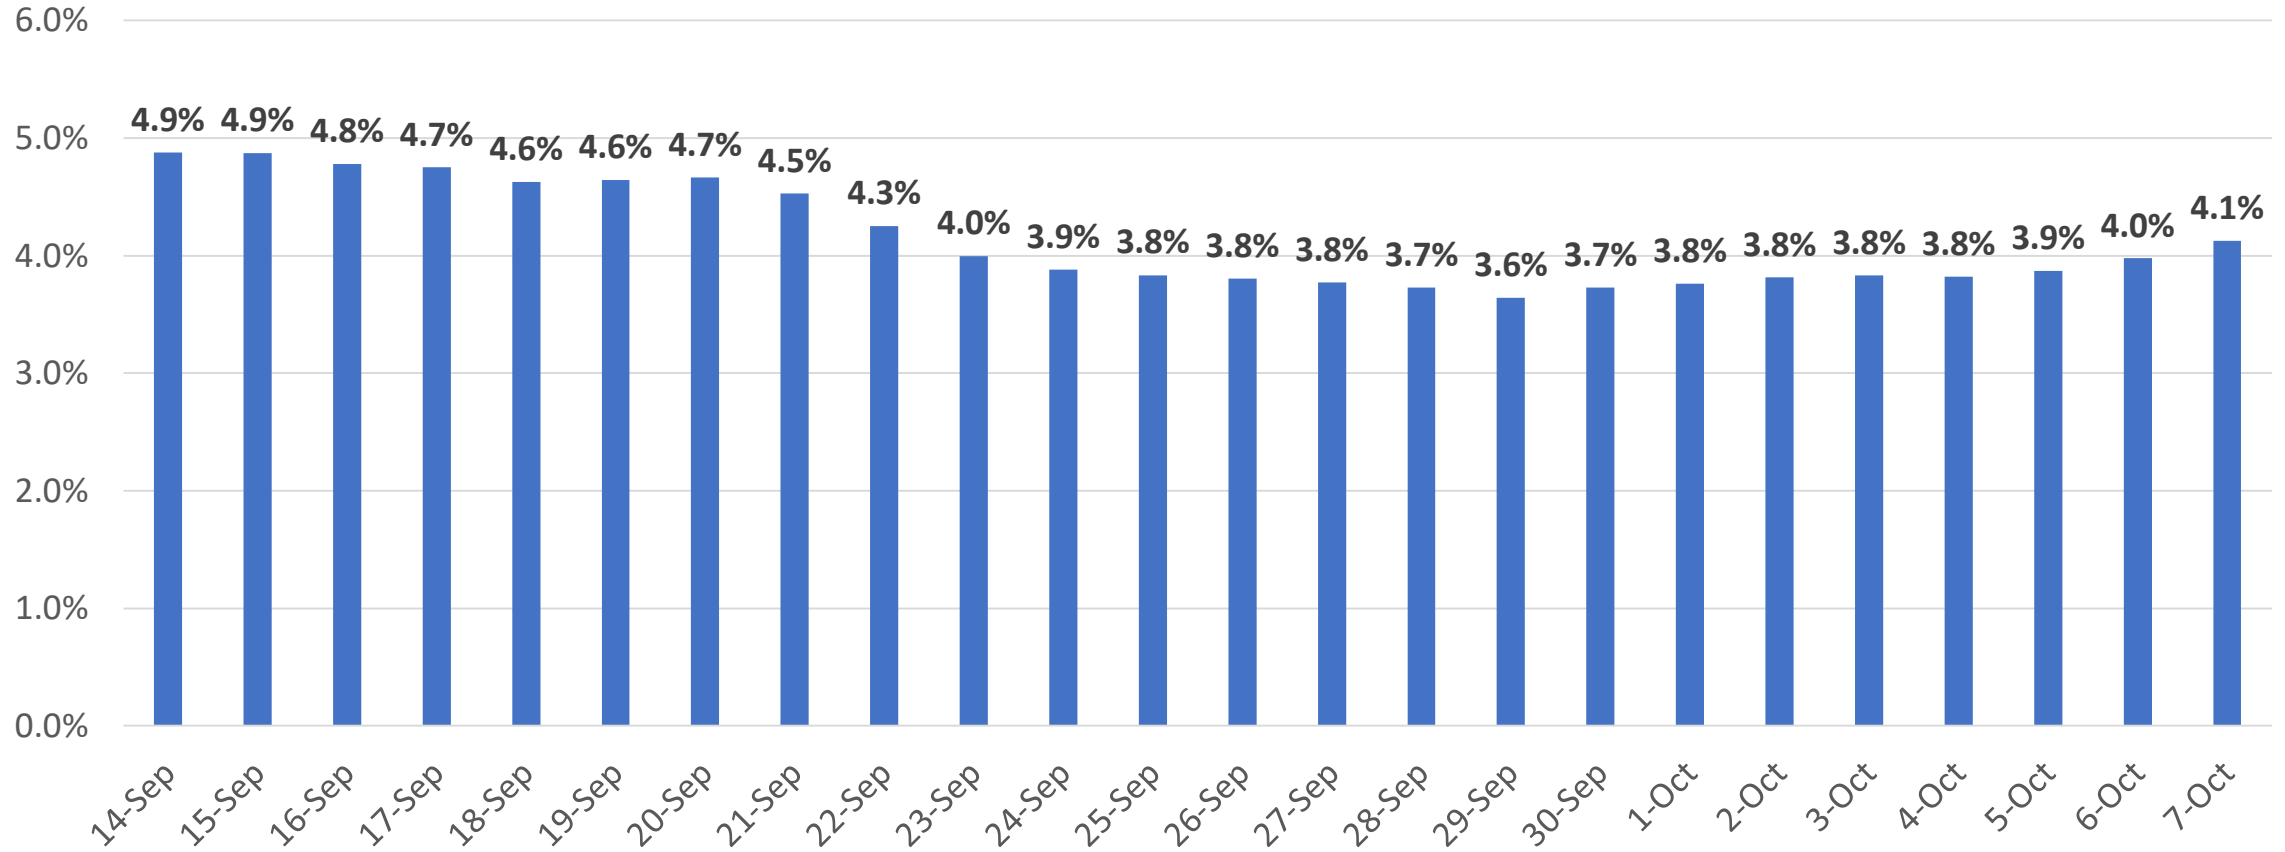

Percent of Positive COVID Tests* (last 14 days)

Prince George's County Percent Positive Tests

*Based on Lab Collection Date
Data as of 10/11