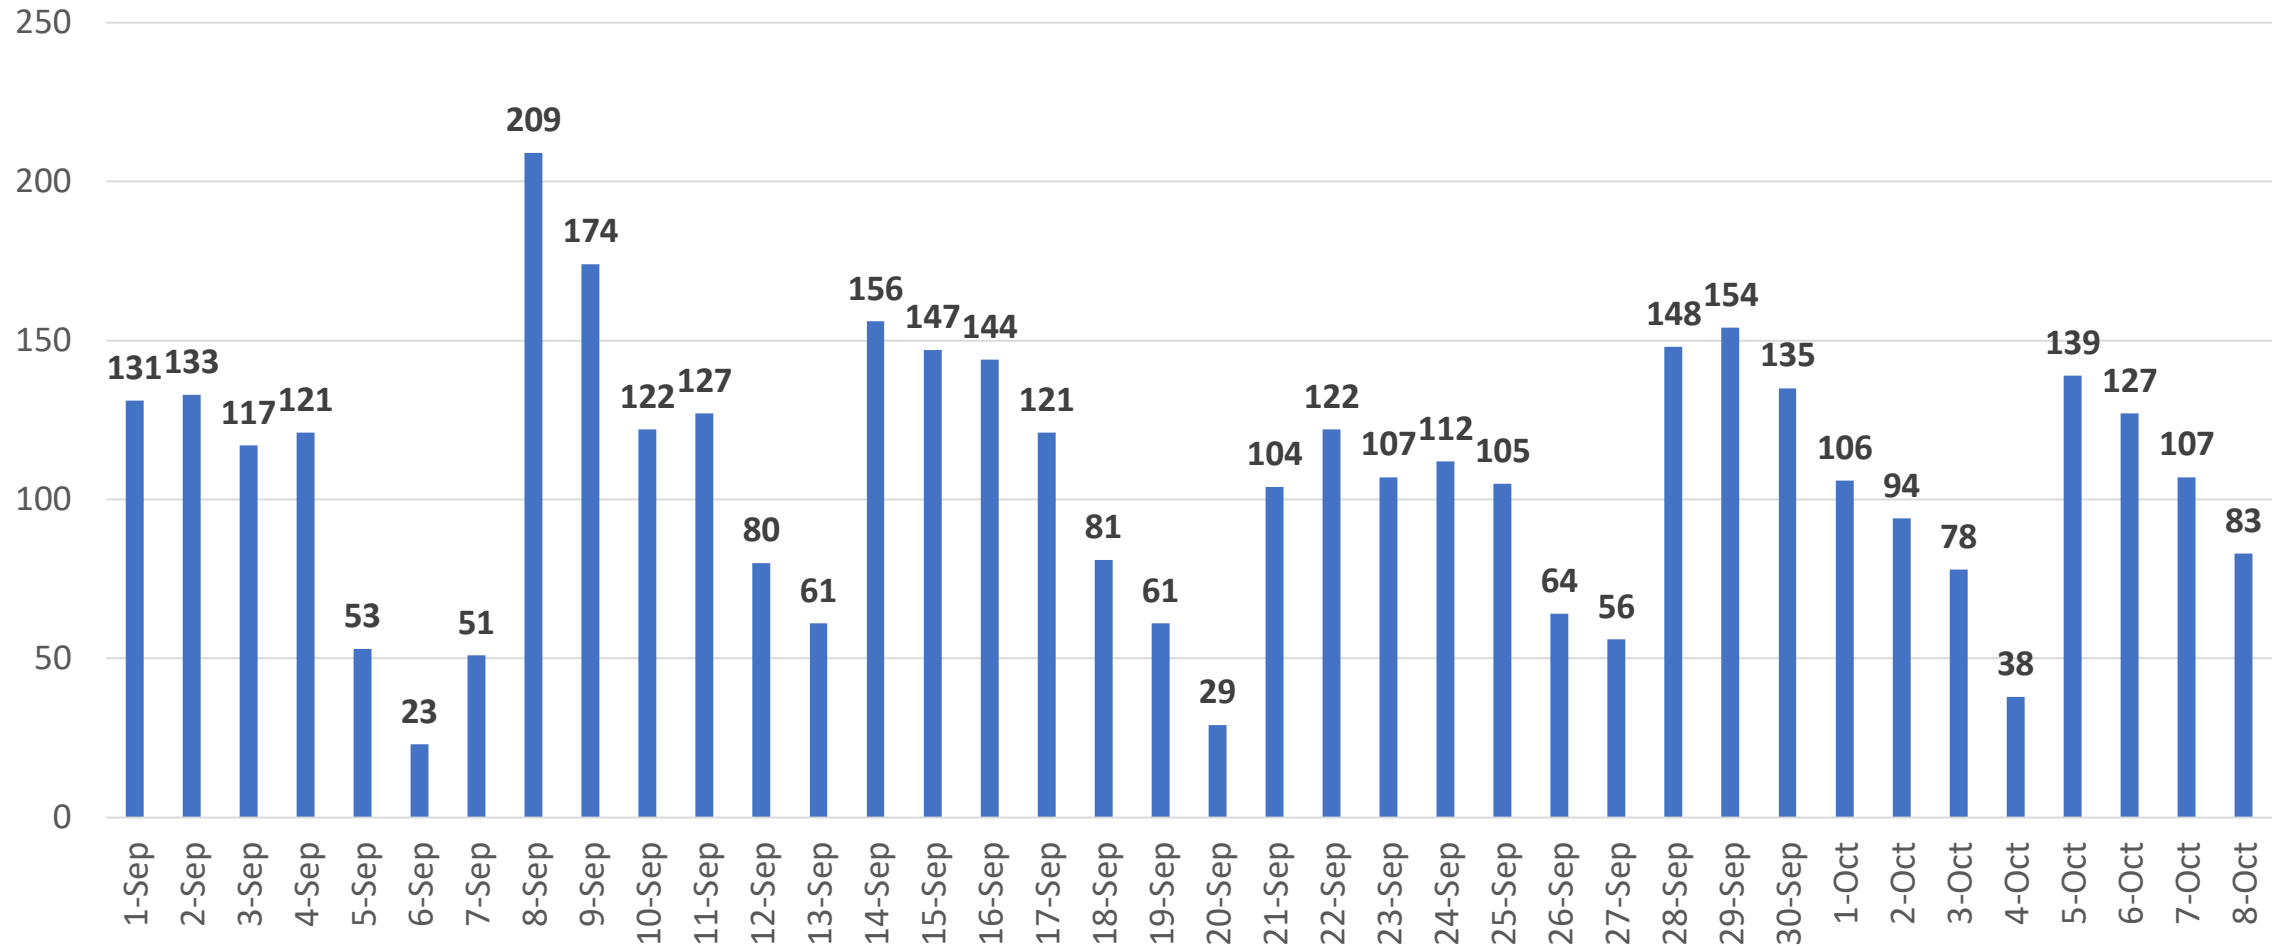

# COVID Cases\*, Prince George's County

\*Based on Lab Collection Date  
Data as of 10/12

# COVID Average Daily Case Rate\* (last 14 days)

Prince George's County  
Average New Cases per 100,000 population

\*Based on Lab Collection Date  
Data as of 10/12

# Percent of Positive COVID Tests\* (last 14 days)

## Prince George's County Percent Positive Tests

\*Based on Lab Collection Date  
Data as of 10/11