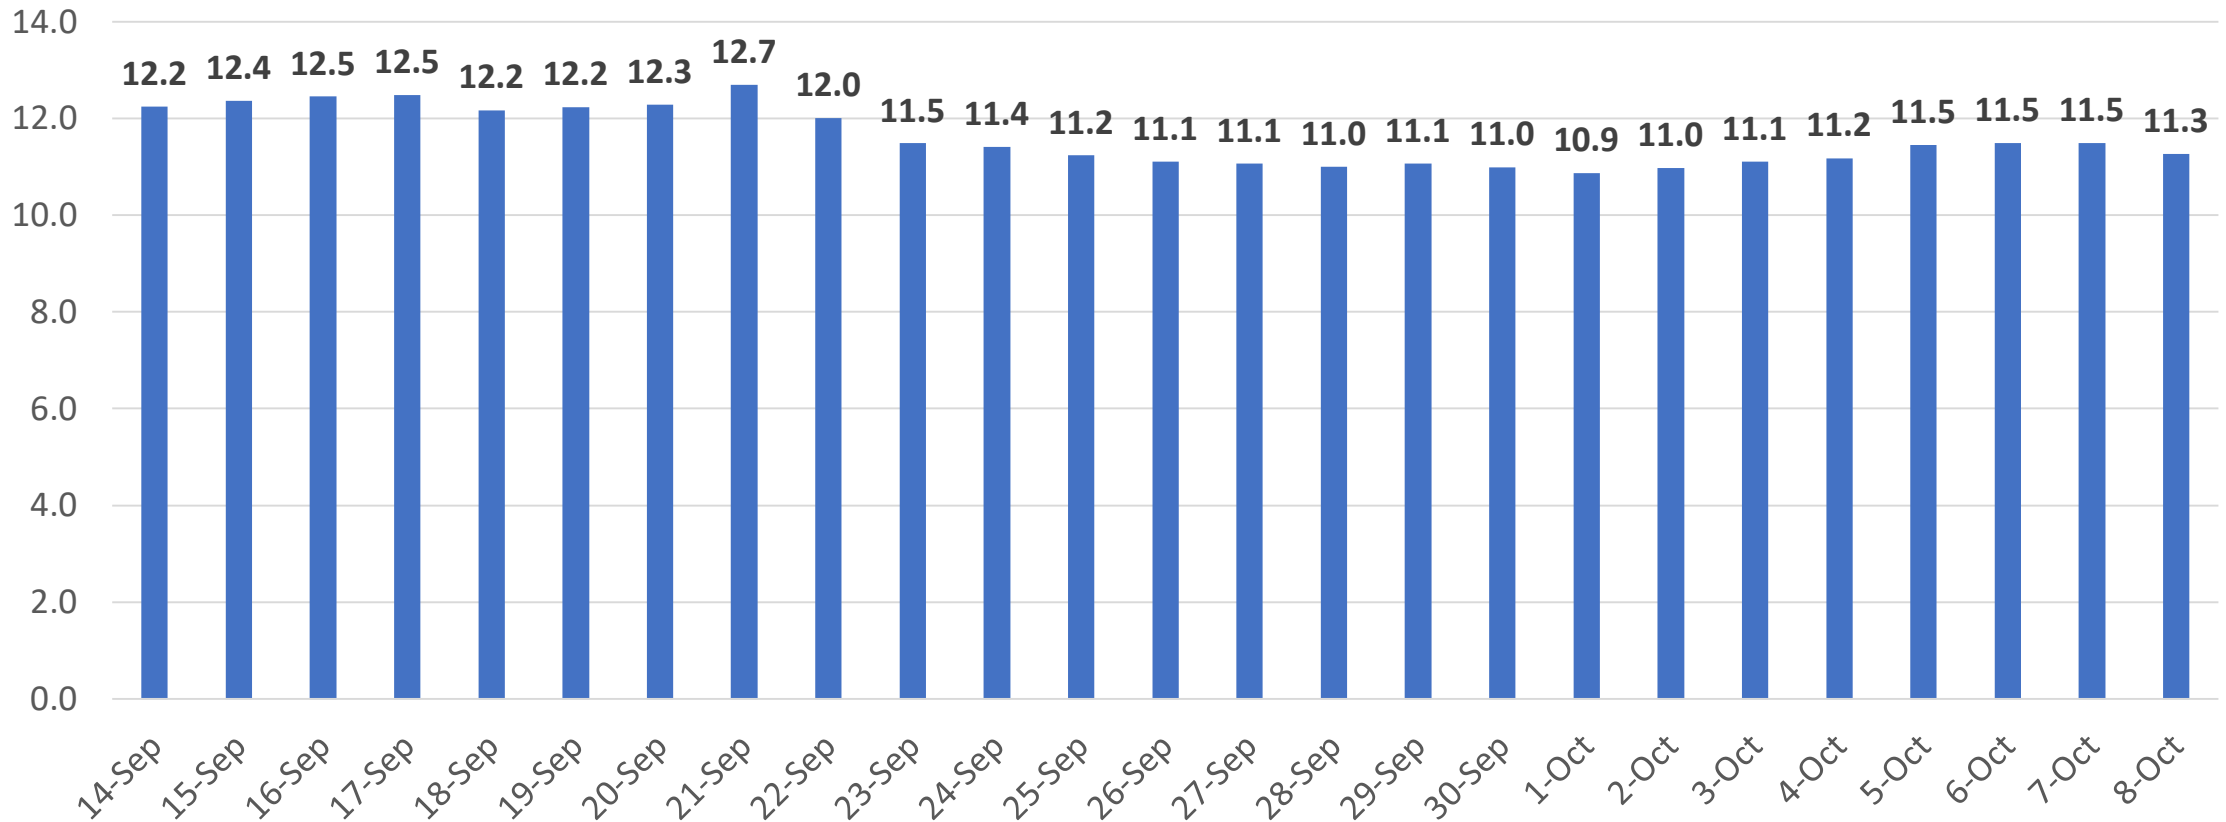

# COVID Cases\*, Prince George's County

\*Based on Lab Collection Date  
Data as of 10/12

# COVID Average Daily Case Rate\* (last 14 days)

Prince George's County  
Average New Cases per 100,000 population

\*Based on Lab Collection Date  
Data as of 10/12

# Percent of Positive COVID Tests\* (last 14 days)

## Prince George's County Percent Positive Tests

\*Based on Lab Collection Date  
Data as of 10/11