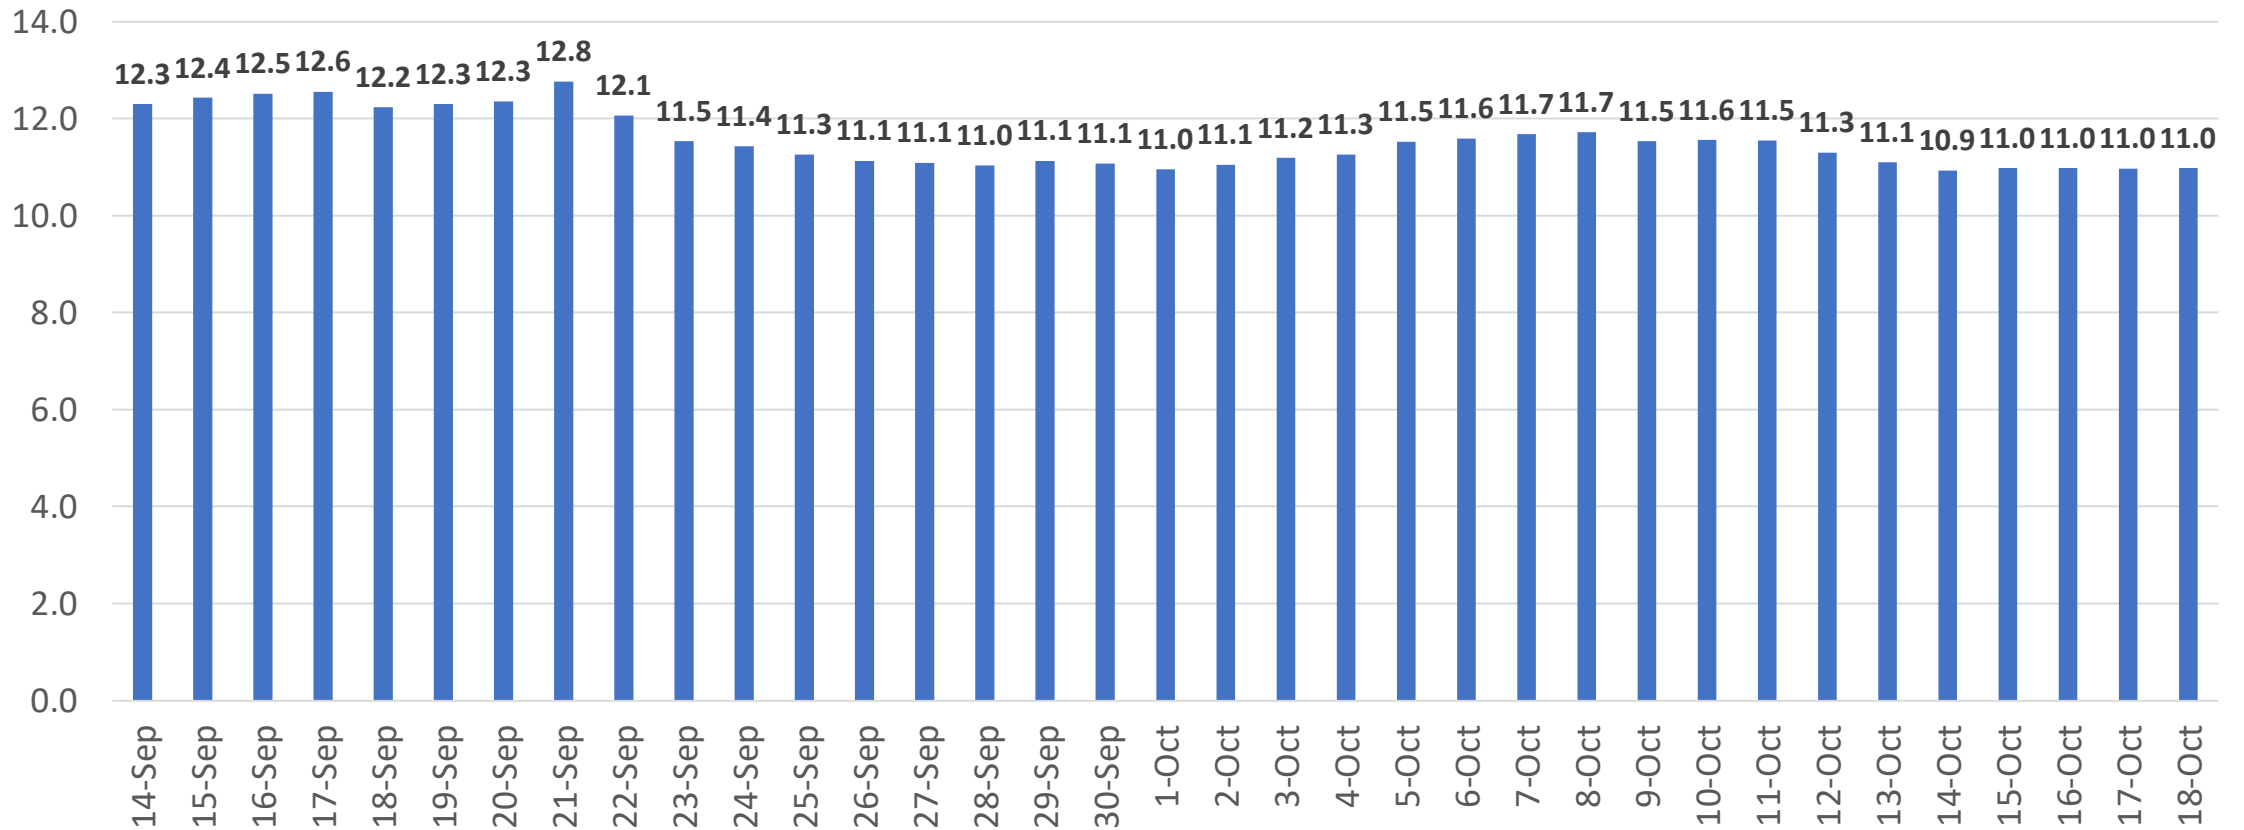

# COVID Cases\*, Prince George's County

\*Based on Lab Collection Date  
Data as of 10/22

# COVID Average Daily Case Rate\* (last 14 days)

Prince George's County  
Average New Cases per 100,000 population

\*Based on Lab Collection Date  
Data as of 10/22

# Percent of Positive COVID Tests\* (last 14 days)