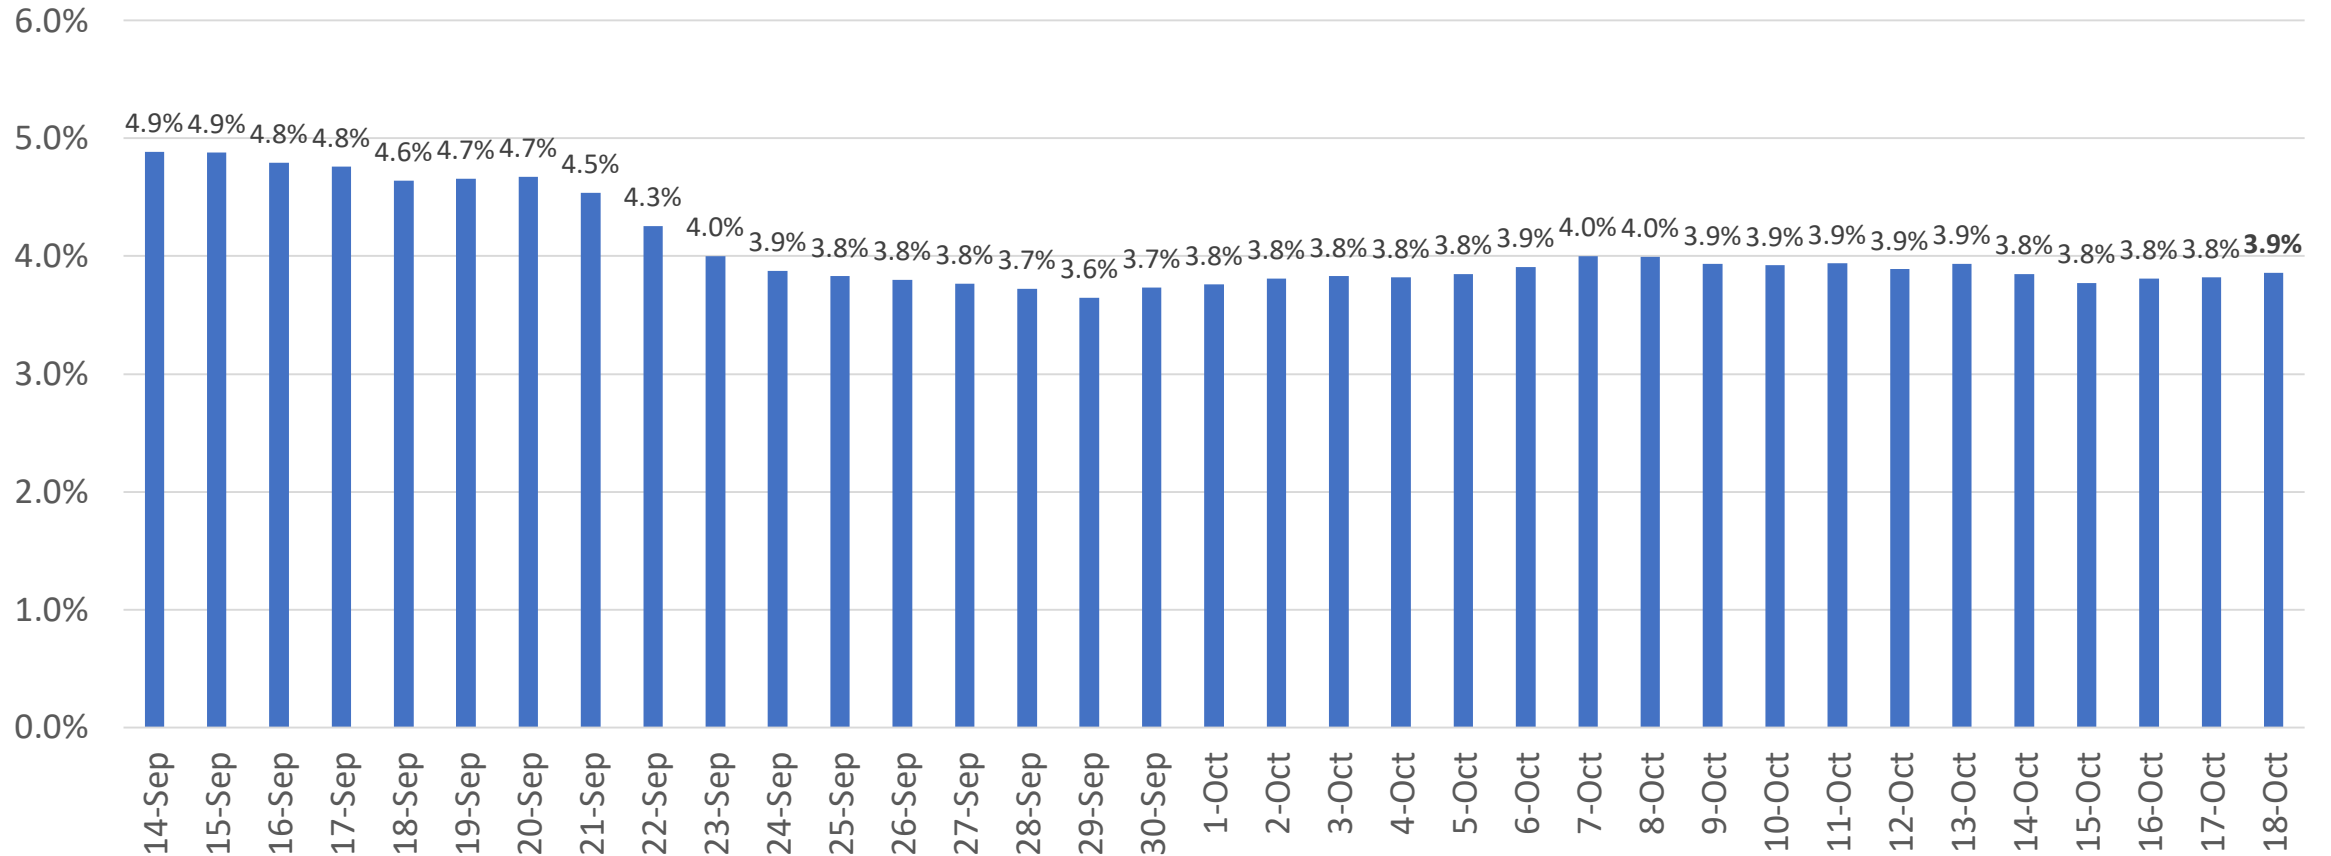

Percent of Positive COVID Tests* (last 14 days)

Prince George's County Percent Positive Tests

*Based on Lab Collection Date

Data as of 10/22