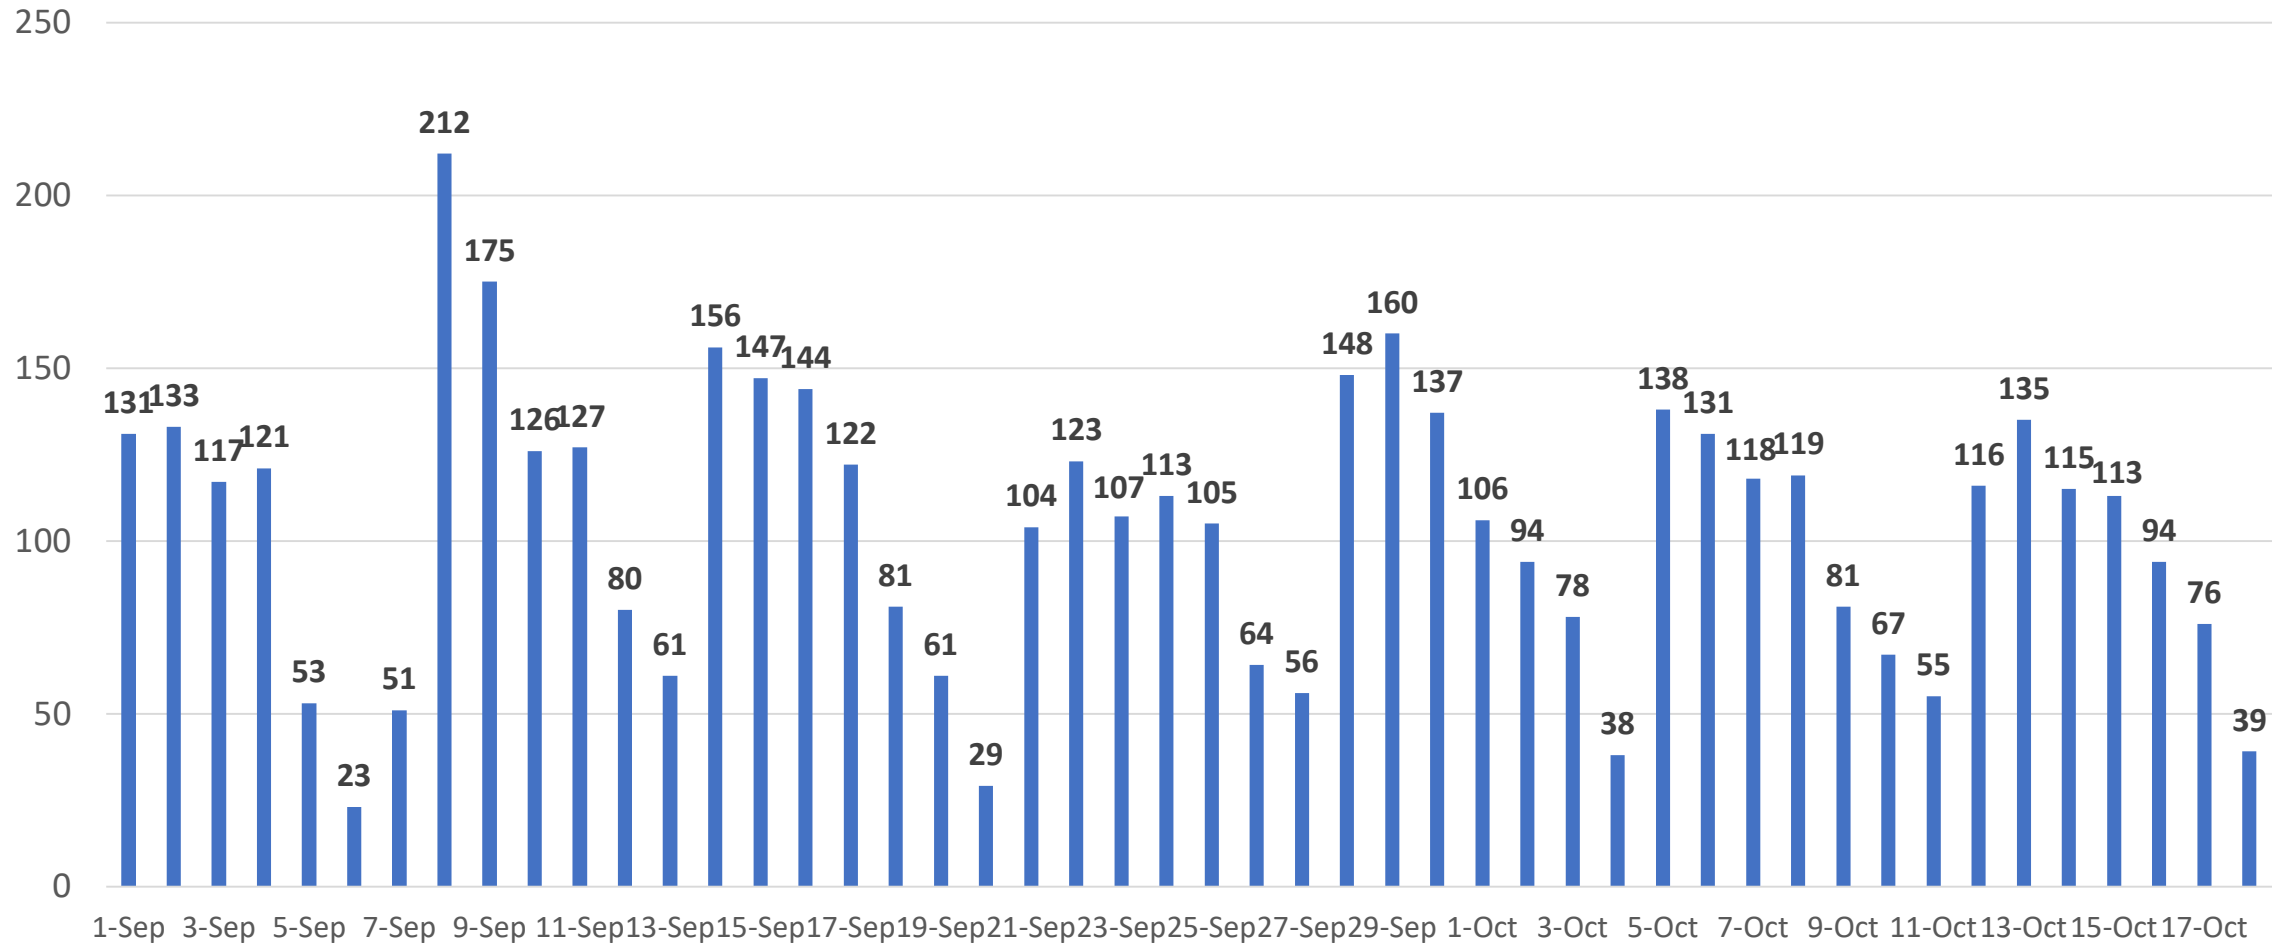

# COVID Cases\*, Prince George's County

\*Based on Lab Collection Date  
Data as of 10/22

# COVID Average Daily Case Rate\* (last 14 days)

Prince George's County  
Average New Cases per 100,000 population

\*Based on Lab Collection Date  
Data as of 10/22

# Percent of Positive COVID Tests\* (last 14 days)