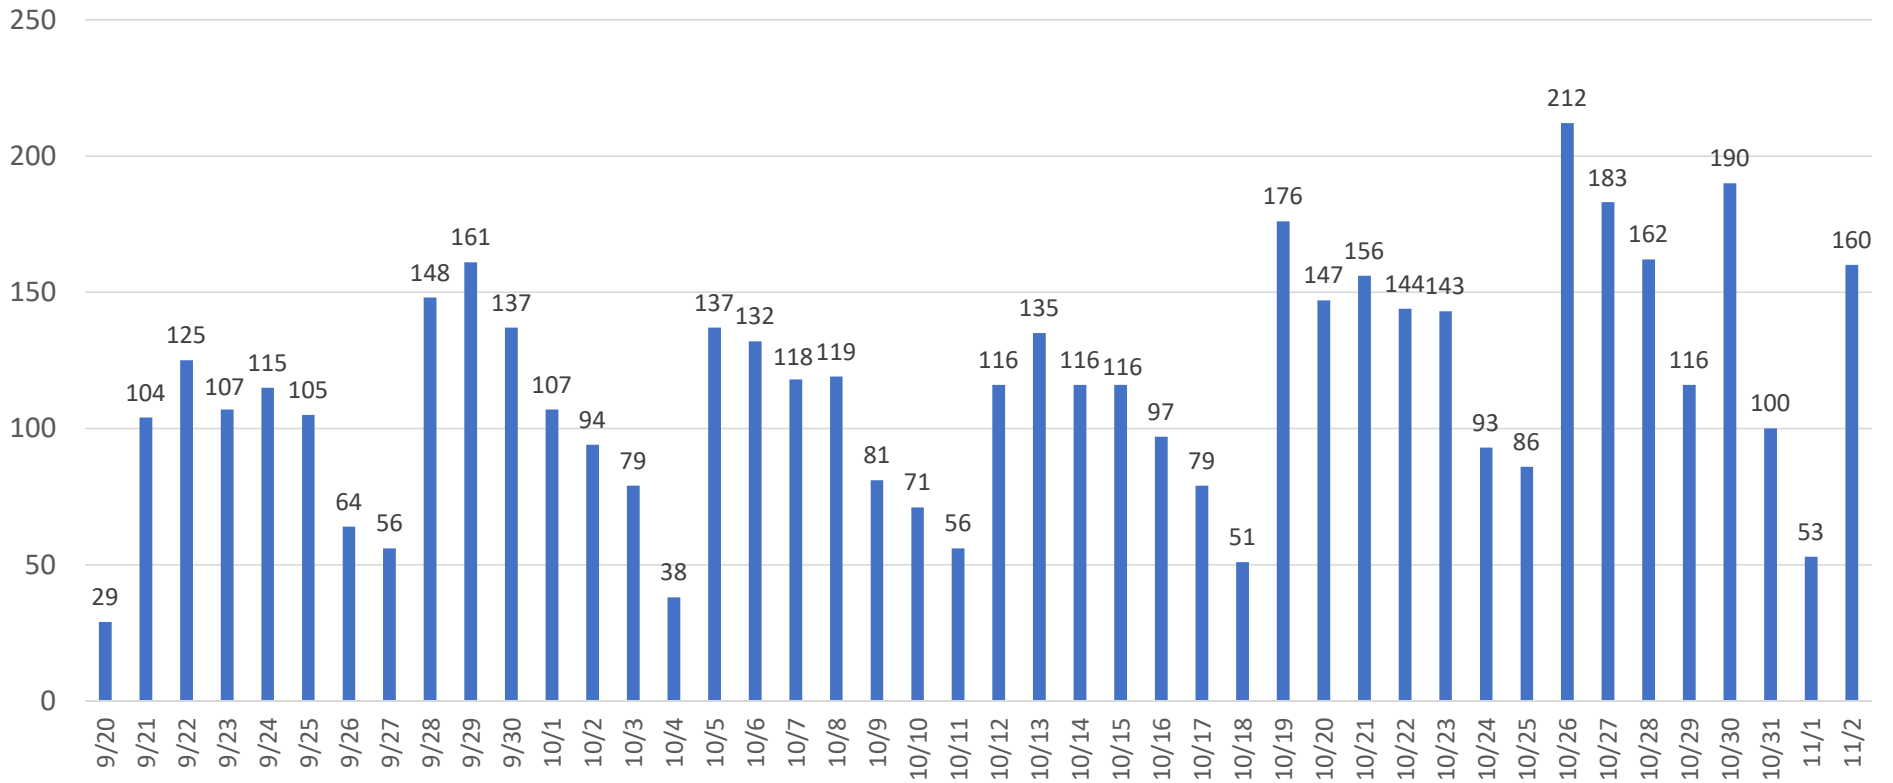

# COVID Cases\* Prince George's County

\*Based on Lab Collection Date  
Data as of 11/6

# COVID Average Daily Case Rate\* (last 14 days)

Prince George's County  
Average New Cases per 100,000 population

\*Based on Lab Collection Date  
Data as of 11/6

# Percent of Positive COVID Tests\* (last 14 days)

## Prince George's County Percent Positive Tests

\*Based on Lab Collection Date  
Data as of 11/5