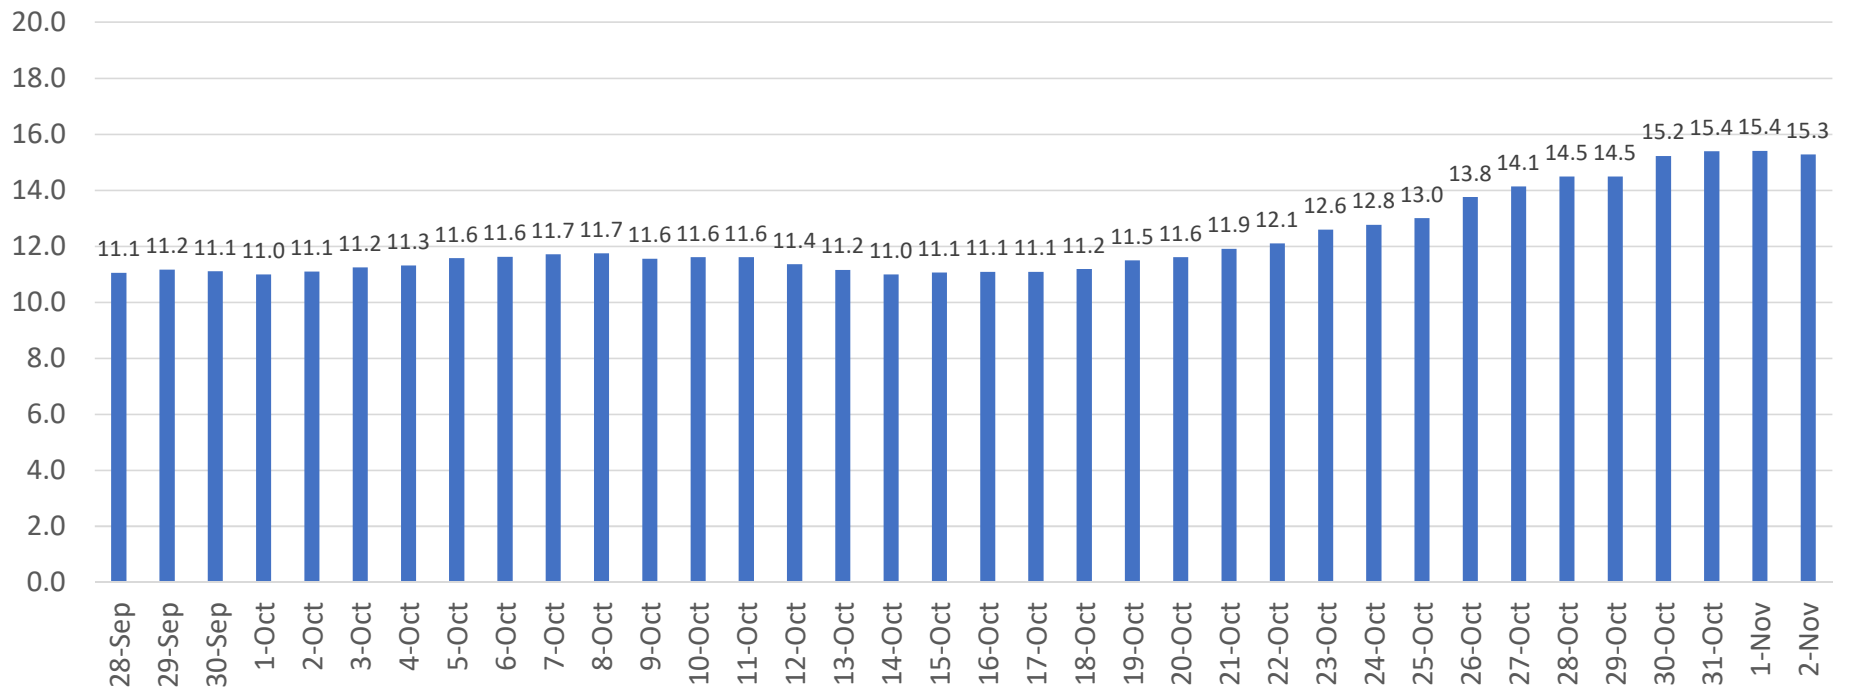

# COVID Cases\* Prince George's County

\*Based on Lab Collection Date  
Data as of 11/6

# COVID Average Daily Case Rate\* (last 14 days)

Prince George's County  
Average New Cases per 100,000 population

\*Based on Lab Collection Date  
Data as of 11/6

# Percent of Positive COVID Tests\* (last 14 days)