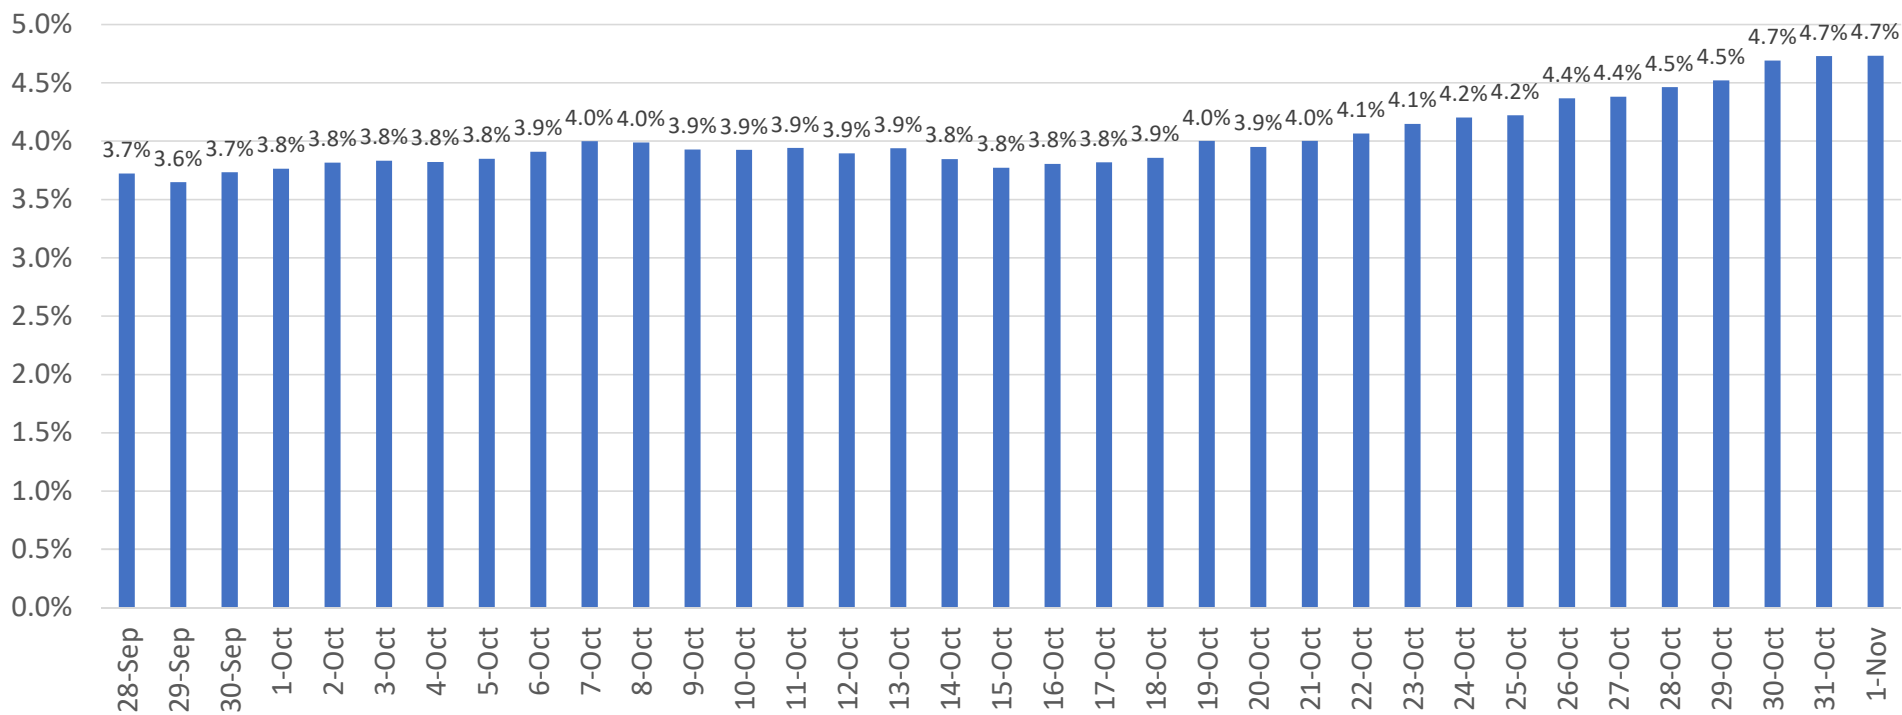

Percent of Positive COVID Tests* (last 14 days)

Prince George's County Percent Positive Tests

*Based on Lab Collection Date
Data as of 11/5