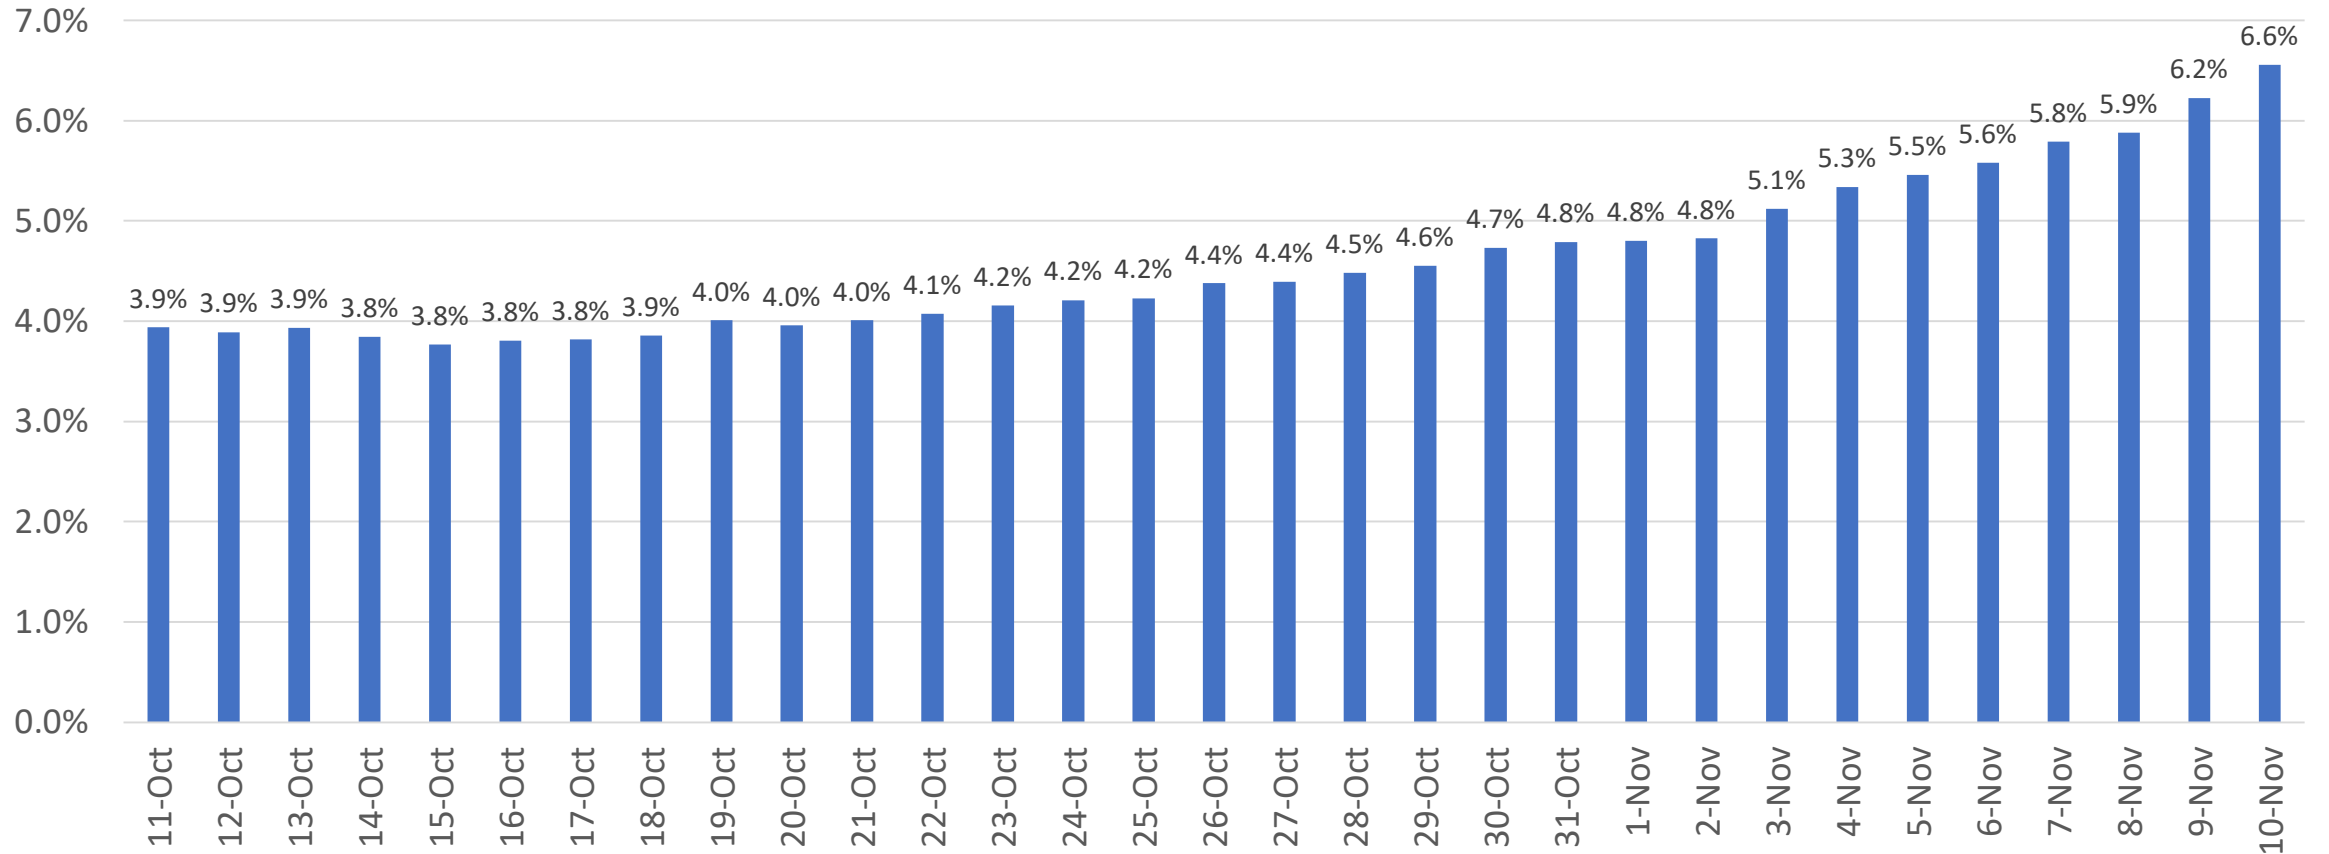

Percent of Positive COVID Tests* (last 14 days)

Prince George's County Percent Positive Tests

*Based on Lab Collection Date

Data as of 11/15