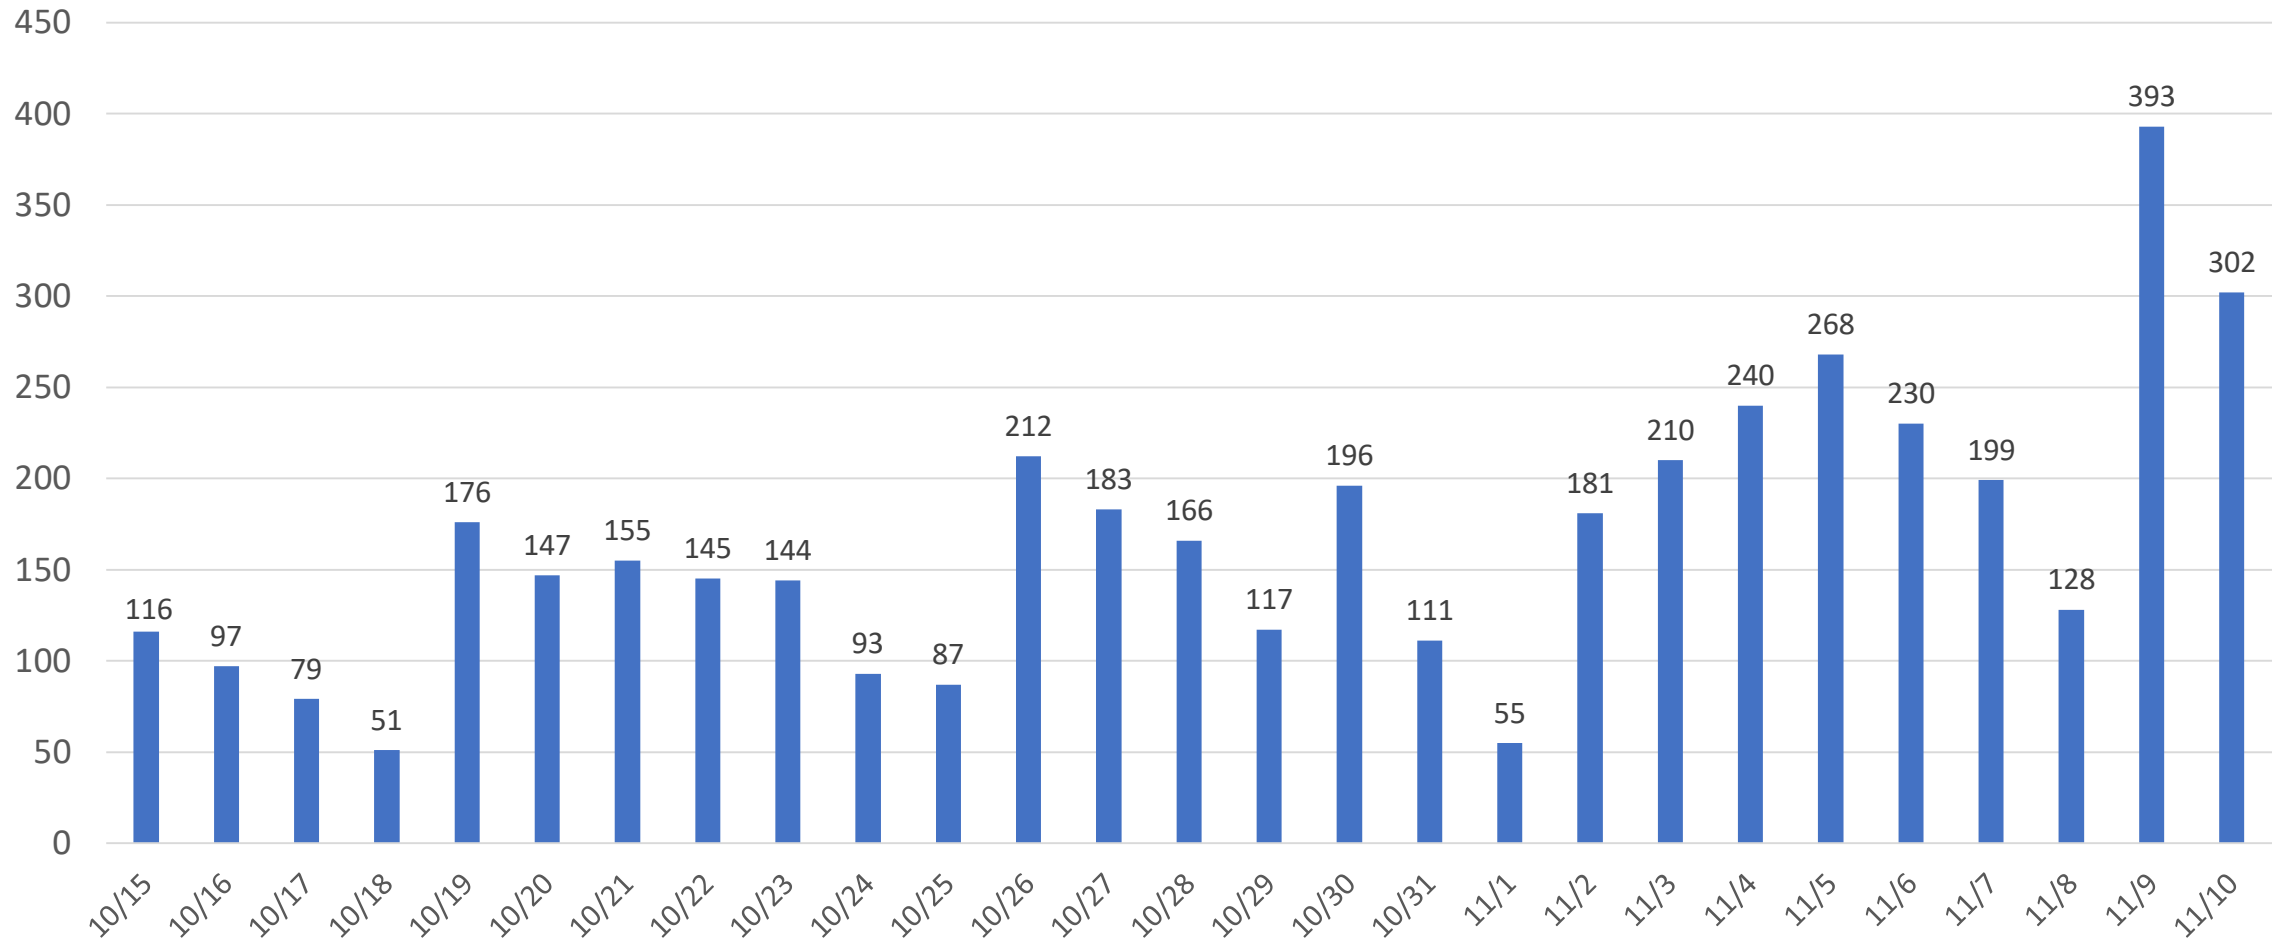

# COVID Cases\* Prince George's County

\*Based on Lab Collection Date  
Data as of 11/15

# COVID Average Daily Case Rate\* (last 14 days)

Prince George's County  
Average New Cases per 100,000 population

\*Based on Lab Collection Date  
Data as of 11/15

# Percent of Positive COVID Tests\* (last 14 days)

## Prince George's County Percent Positive Tests

\*Based on Lab Collection Date

Data as of 11/15