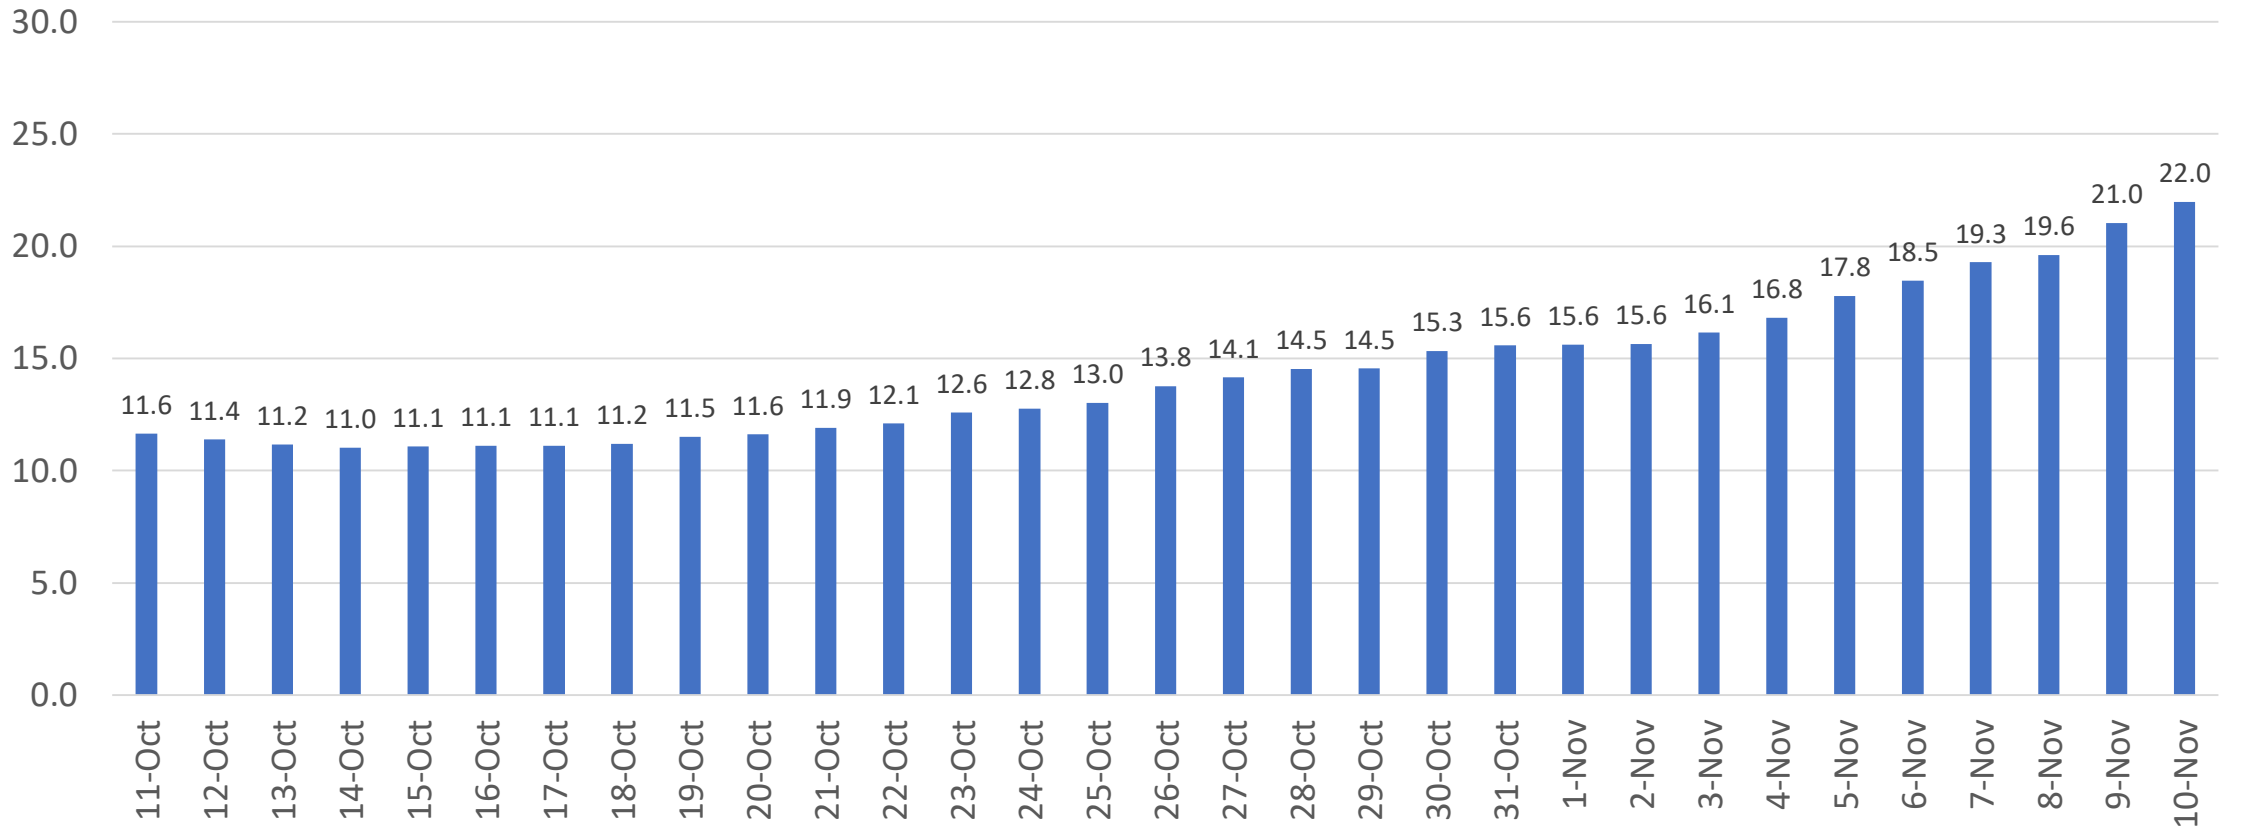

# COVID Cases\* Prince George's County

\*Based on Lab Collection Date  
Data as of 11/15

# COVID Average Daily Case Rate\* (last 14 days)

Prince George's County  
Average New Cases per 100,000 population

\*Based on Lab Collection Date  
Data as of 11/15

# Percent of Positive COVID Tests\* (last 14 days)

## Prince George's County Percent Positive Tests

\*Based on Lab Collection Date

Data as of 11/15