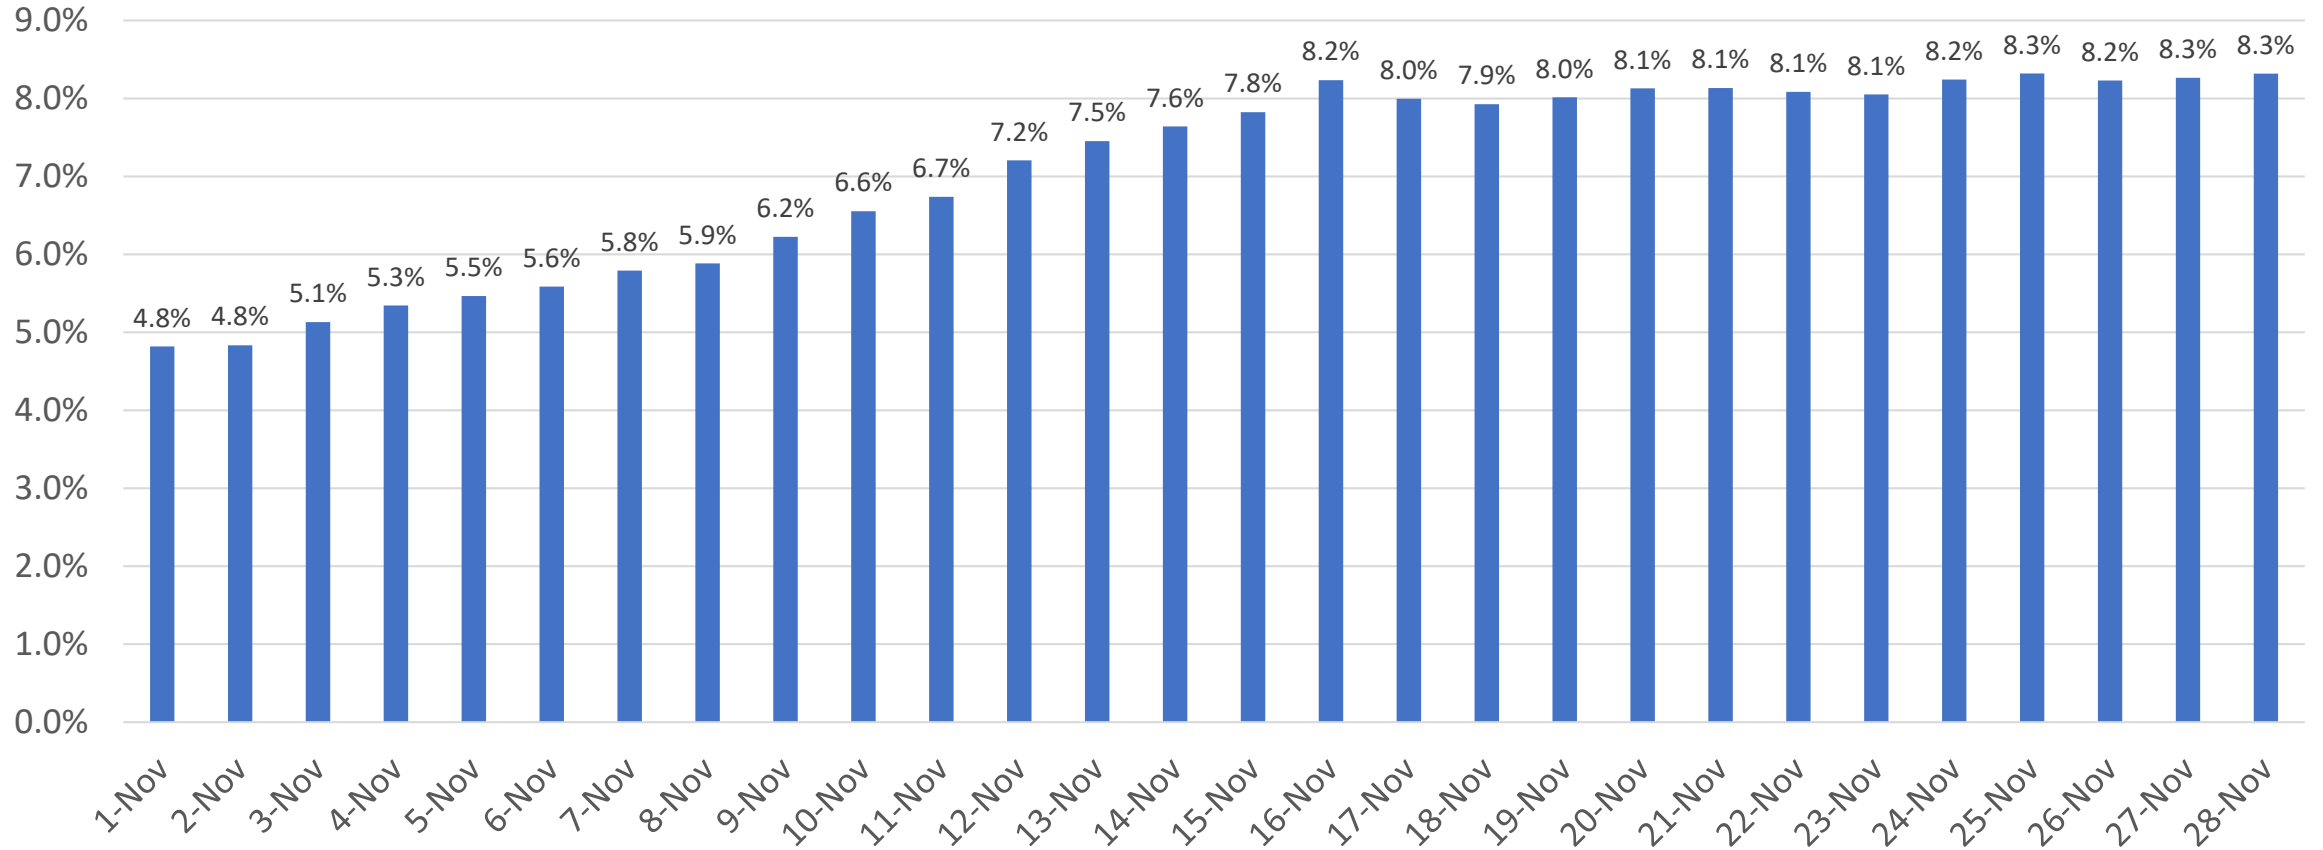

Percent of Positive COVID Tests* (last 14 days)

Prince George's County Percent Positive Tests

*Based on Lab Collection Date

Data as of 12/2