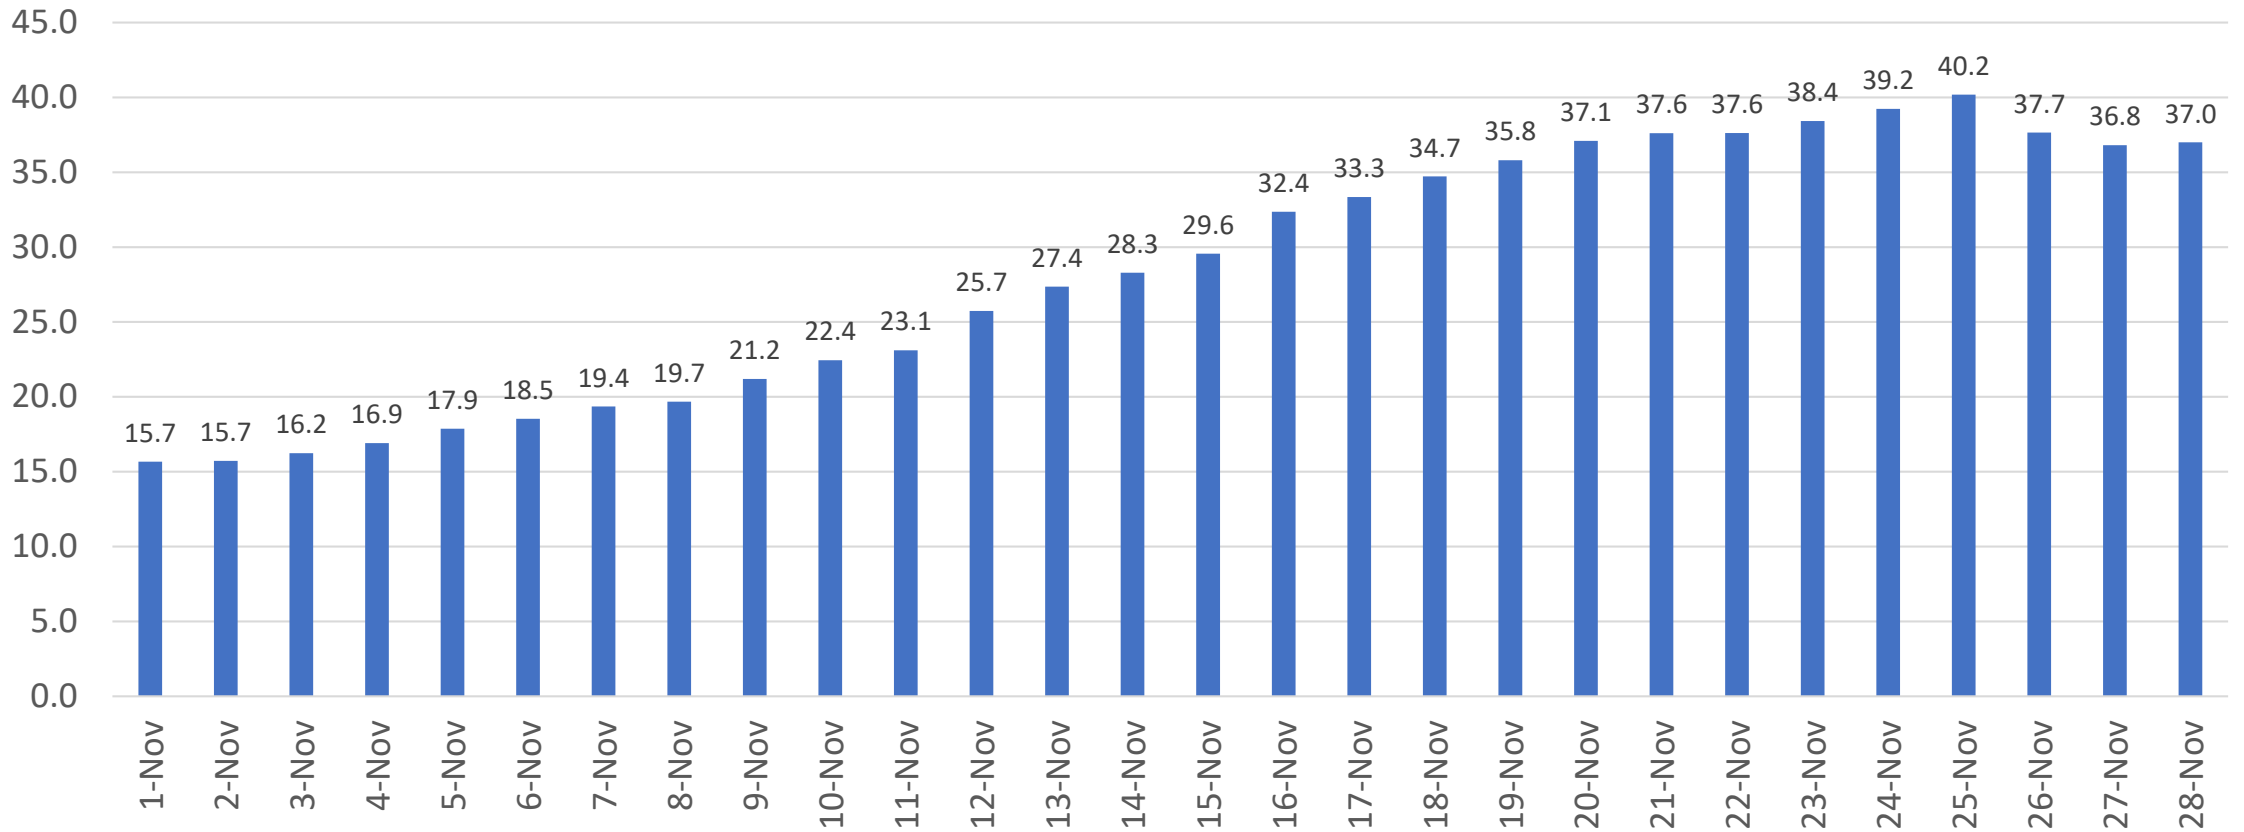

# COVID Cases\* Prince George's County

\*Based on Lab Collection Date  
Data as of 12/2

# COVID Average Daily Case Rate\* (last 14 days)

Prince George's County  
Average New Cases per 100,000 population

\*Based on Lab Collection Date  
Data as of 12/2

# Percent of Positive COVID Tests\* (last 14 days)

## Prince George's County Percent Positive Tests

\*Based on Lab Collection Date

Data as of 12/2