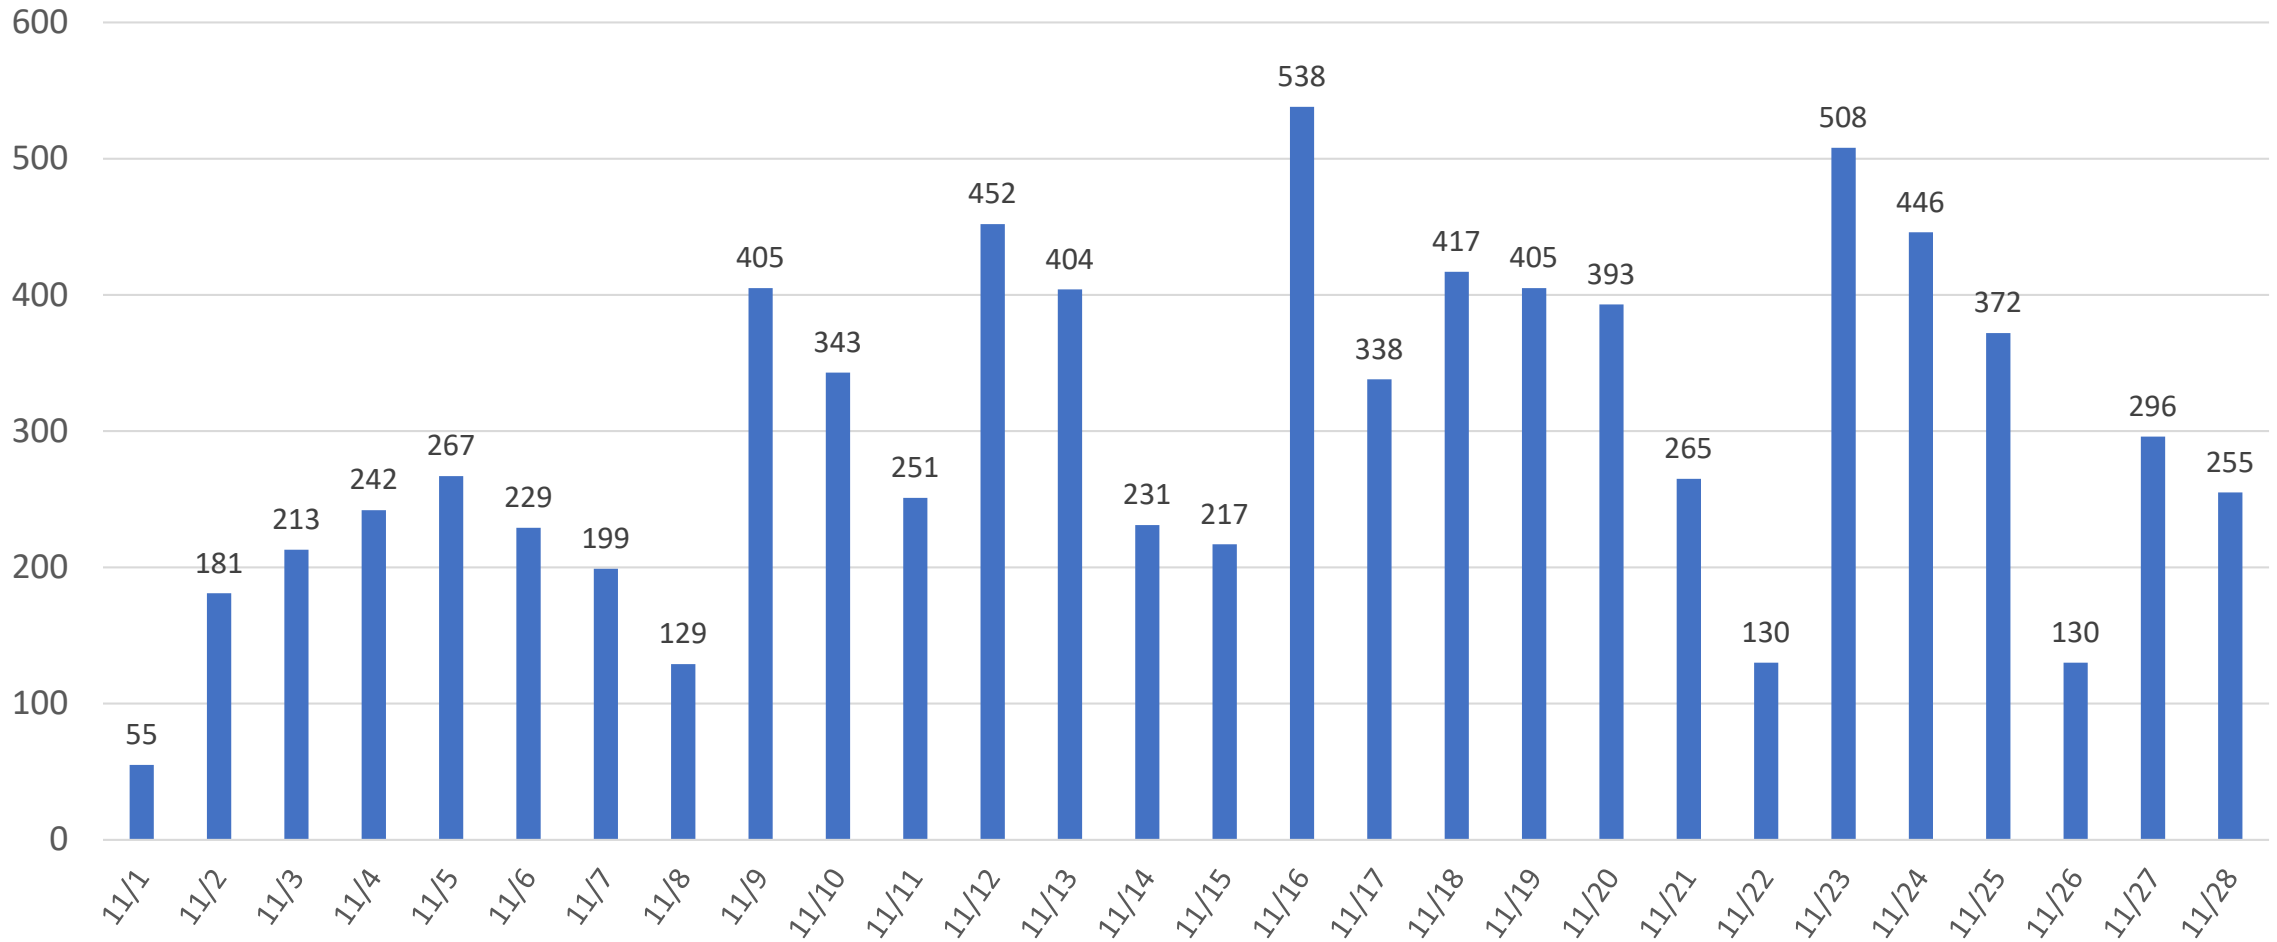

# COVID Cases\* Prince George's County

\*Based on Lab Collection Date  
Data as of 12/2

# COVID Average Daily Case Rate\* (last 14 days)

Prince George's County  
Average New Cases per 100,000 population

\*Based on Lab Collection Date  
Data as of 12/2

# Percent of Positive COVID Tests\* (last 14 days)

## Prince George's County Percent Positive Tests

\*Based on Lab Collection Date

Data as of 12/2