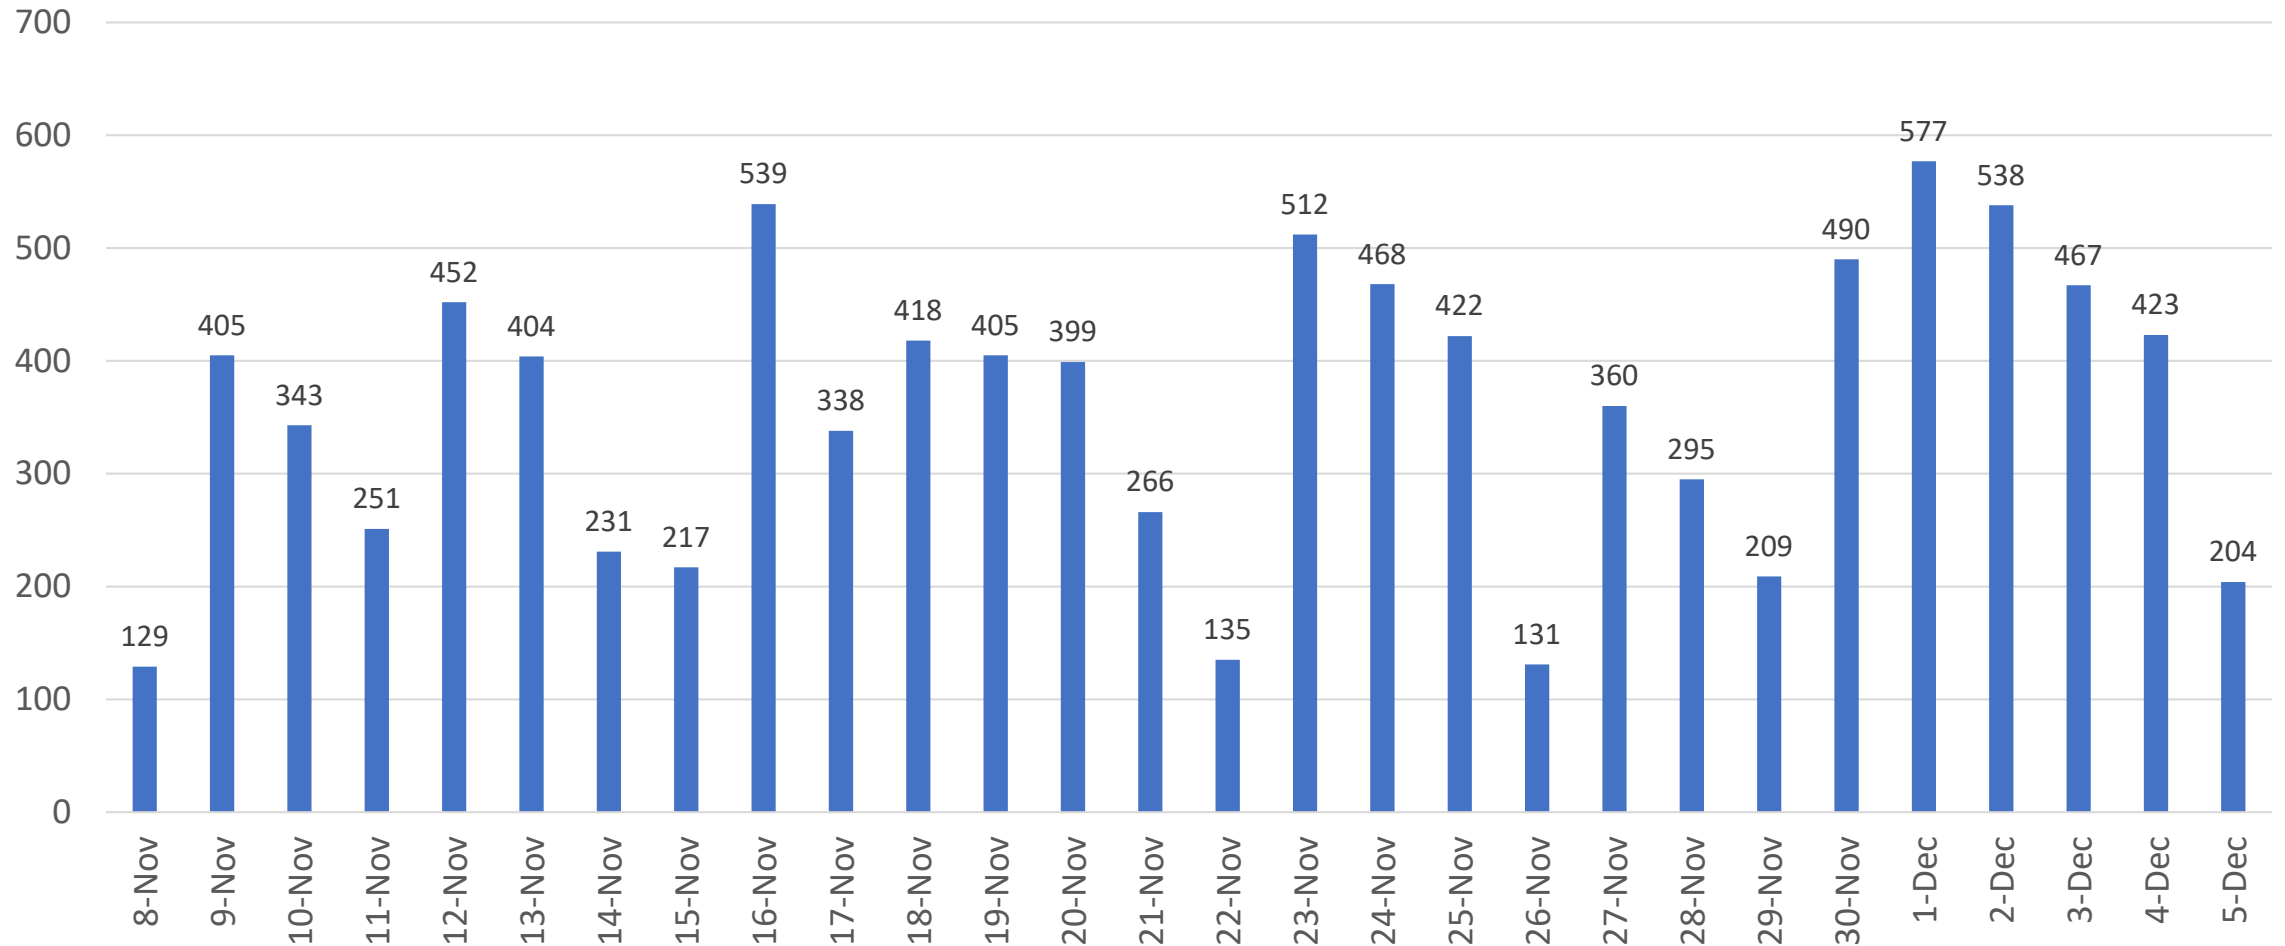

# COVID Cases\* Prince George's County

\*Based on Lab Collection Date  
Data as of 12/9

# COVID Average Daily Case Rate\* (last 14 days)

## Prince George's County Average New Cases per 100,000 population

\*Based on Lab Collection Date  
Data as of 12/9

# Percent of Positive COVID Tests\* (last 14 days)