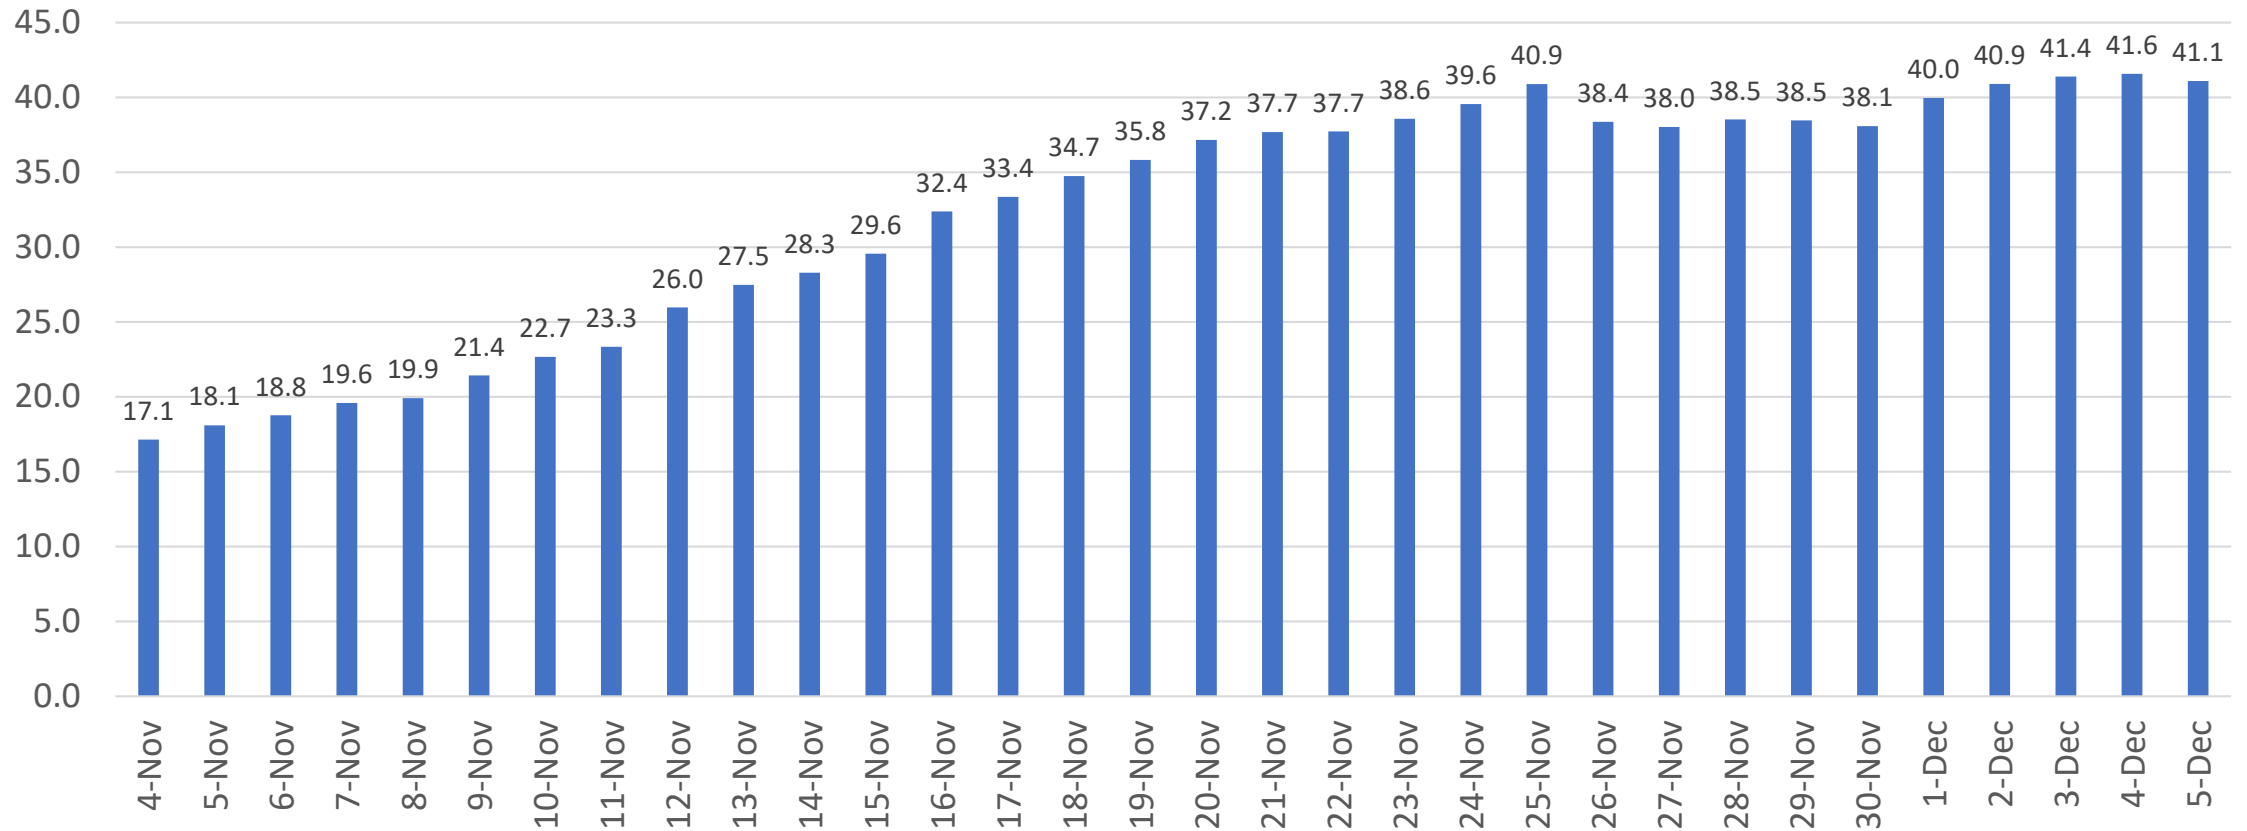

# COVID Cases\* Prince George's County

\*Based on Lab Collection Date  
Data as of 12/9

# COVID Average Daily Case Rate\* (last 14 days)

## Prince George's County Average New Cases per 100,000 population

\*Based on Lab Collection Date  
Data as of 12/9

# Percent of Positive COVID Tests\* (last 14 days)