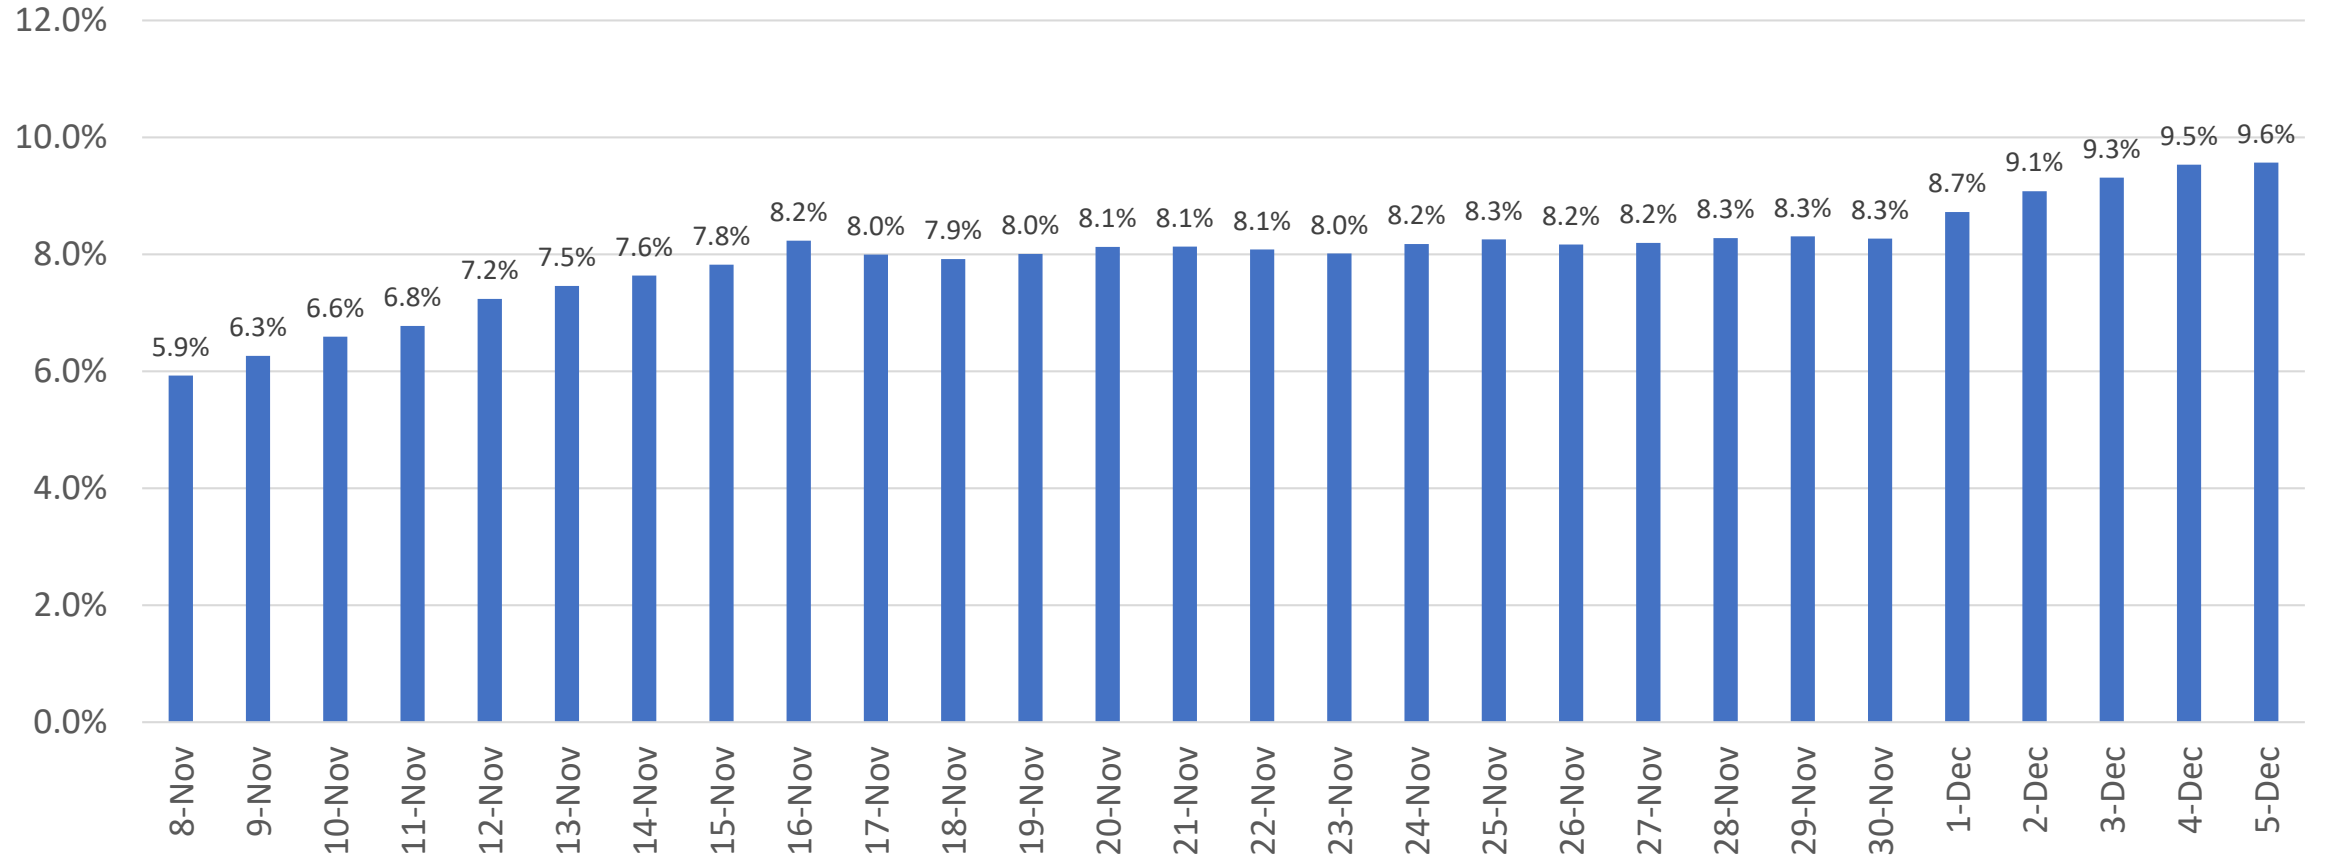

Percent of Positive COVID Tests* (last 14 days)

Prince George's County Percent Positive Tests

*Based on Lab Collection Date

Data as of 12/9