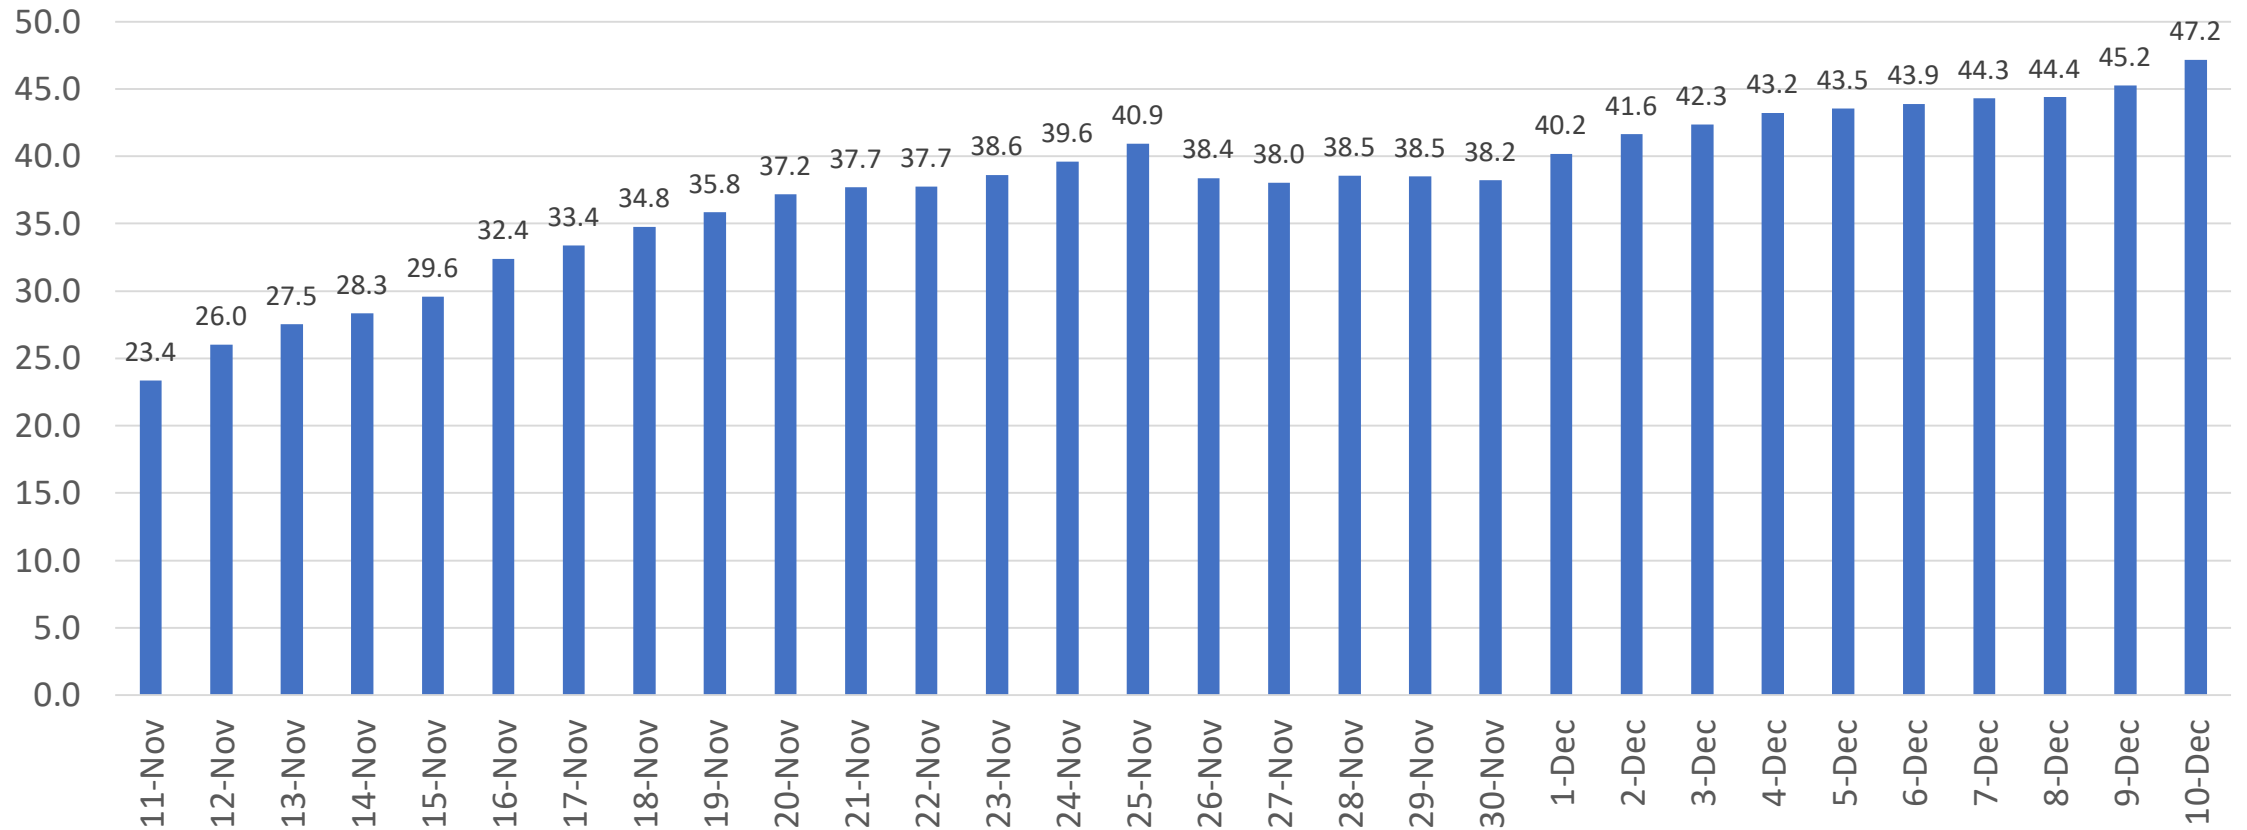

# COVID Cases\* Prince George's County

\*Based on Lab Collection Date  
Data as of 12/15

# COVID Average Daily Case Rate\* (last 14 days)

## Prince George's County Average New Cases per 100,000 population

\*Based on Lab Collection Date  
Data as of 12/15

# Percent of Positive COVID Tests\* (last 14 days)