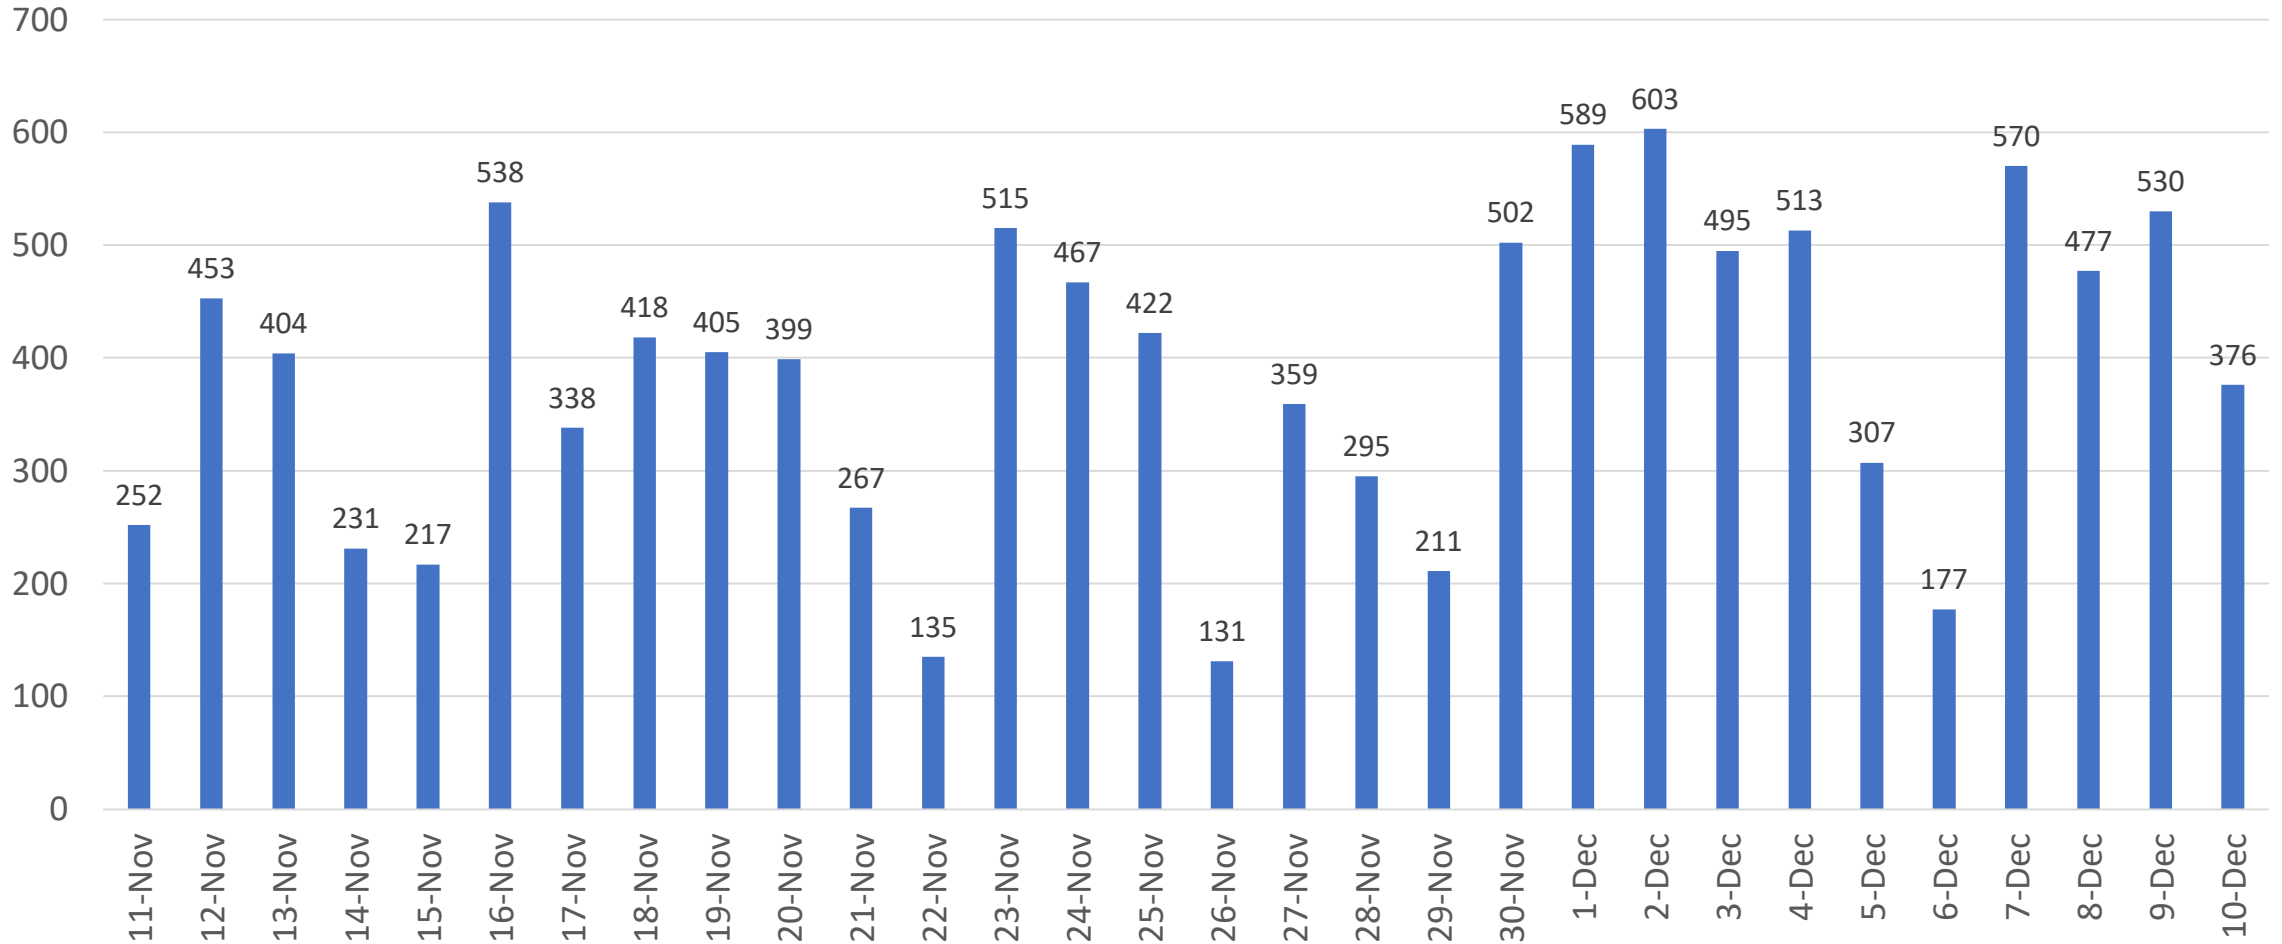

# COVID Cases\* Prince George's County

\*Based on Lab Collection Date  
Data as of 12/15

# COVID Average Daily Case Rate\* (last 14 days)

## Prince George's County Average New Cases per 100,000 population

\*Based on Lab Collection Date  
Data as of 12/15

# Percent of Positive COVID Tests\* (last 14 days)