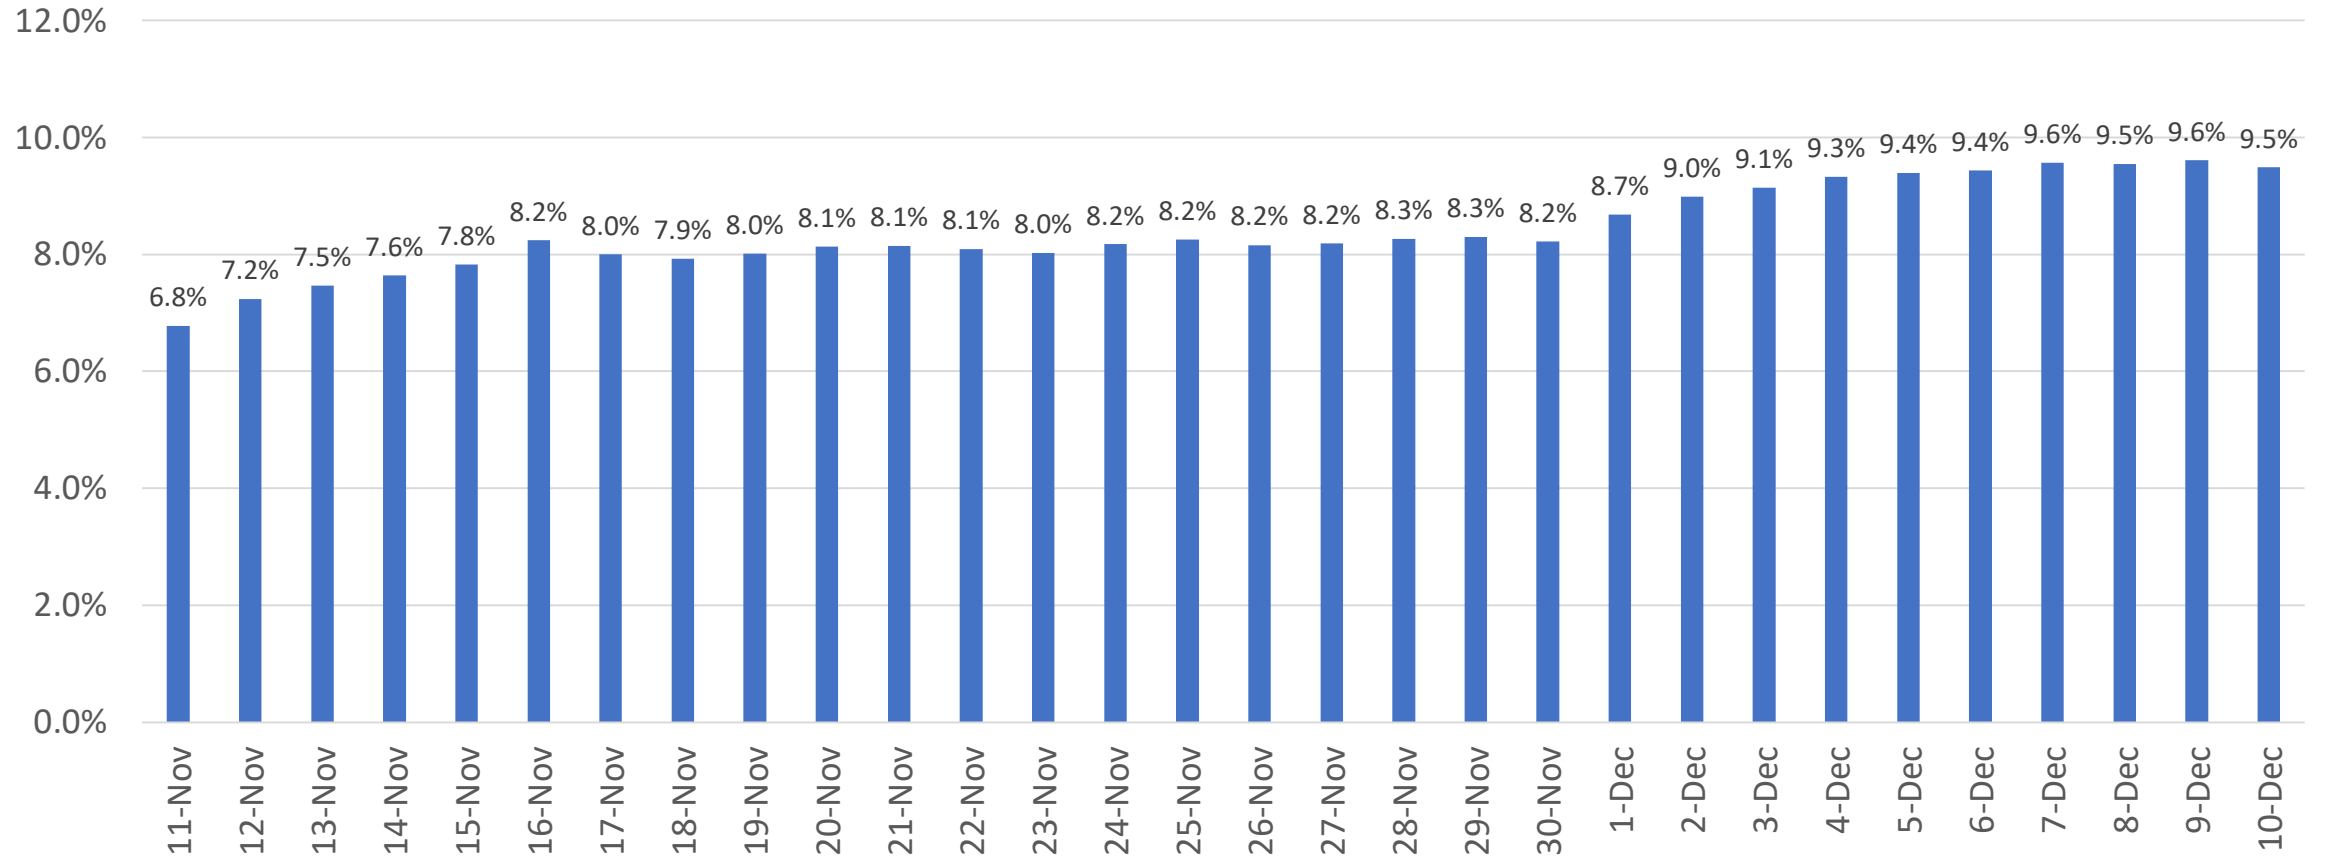

Percent of Positive COVID Tests* (last 14 days)

Prince George's County Percent Positive Tests

*Based on Lab Collection Date

Data as of 12/15