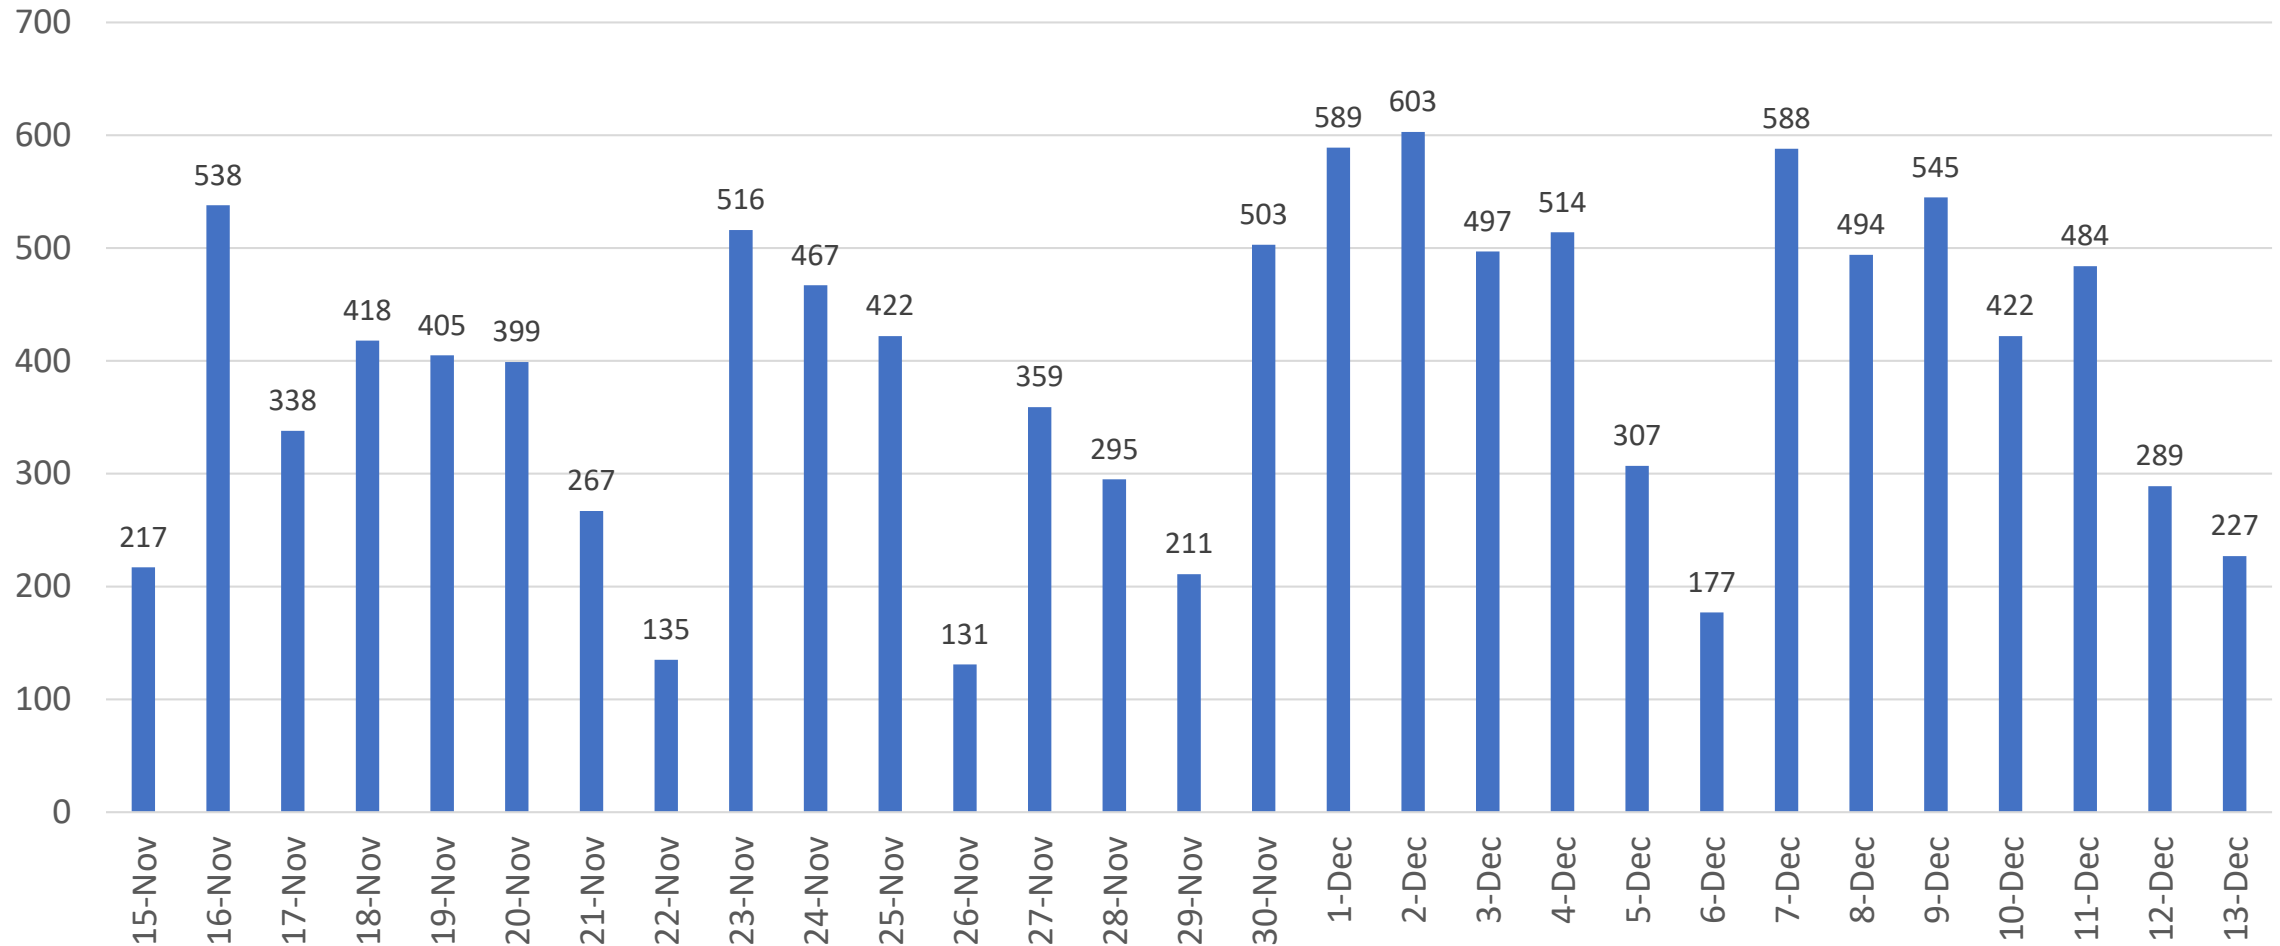

# COVID Cases\* Prince George's County

\*Based on Lab Collection Date  
Data as of 12/17

# COVID Average Daily Case Rate\* (last 14 days)

## Prince George's County Average New Cases per 100,000 population

\*Based on Lab Collection Date  
Data as of 12/17

# Percent of Positive COVID Tests\* (last 14 days)