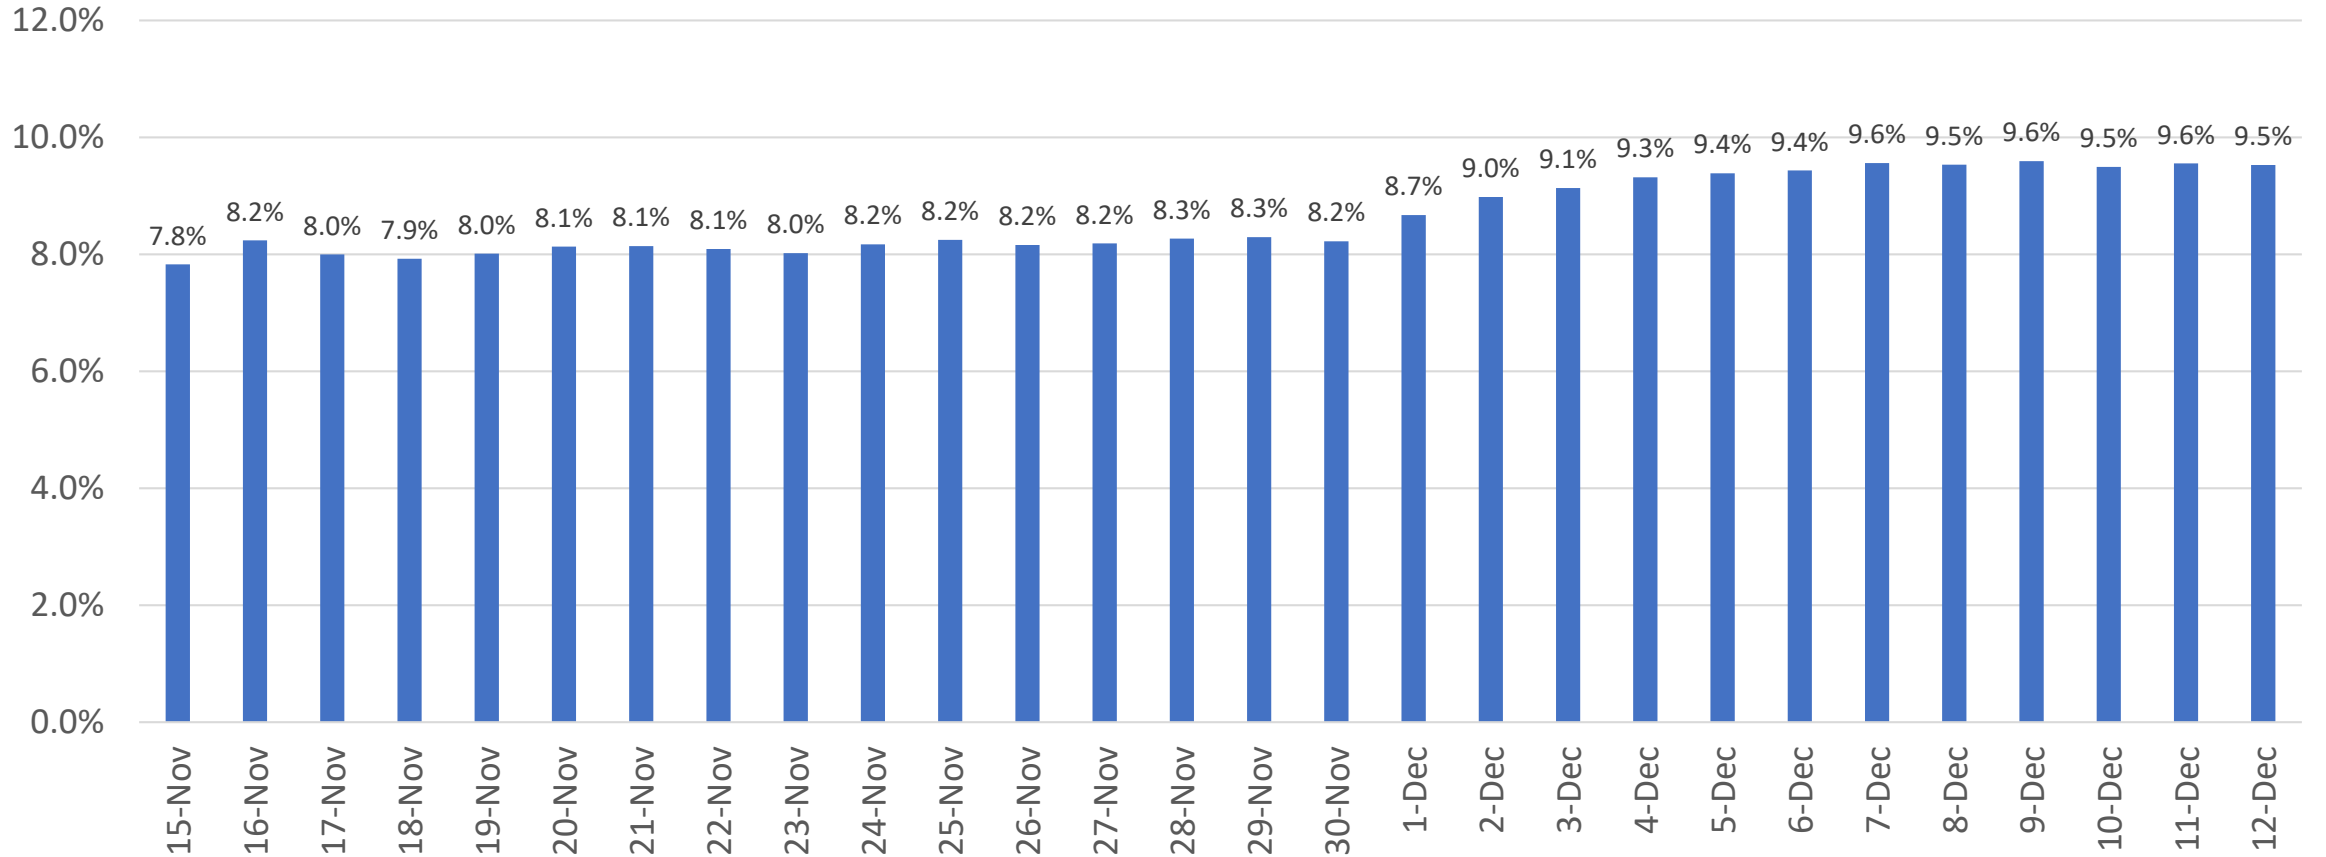

Percent of Positive COVID Tests* (last 14 days)

Prince George's County Percent Positive Tests

*Based on Lab Collection Date

Data as of 12/16