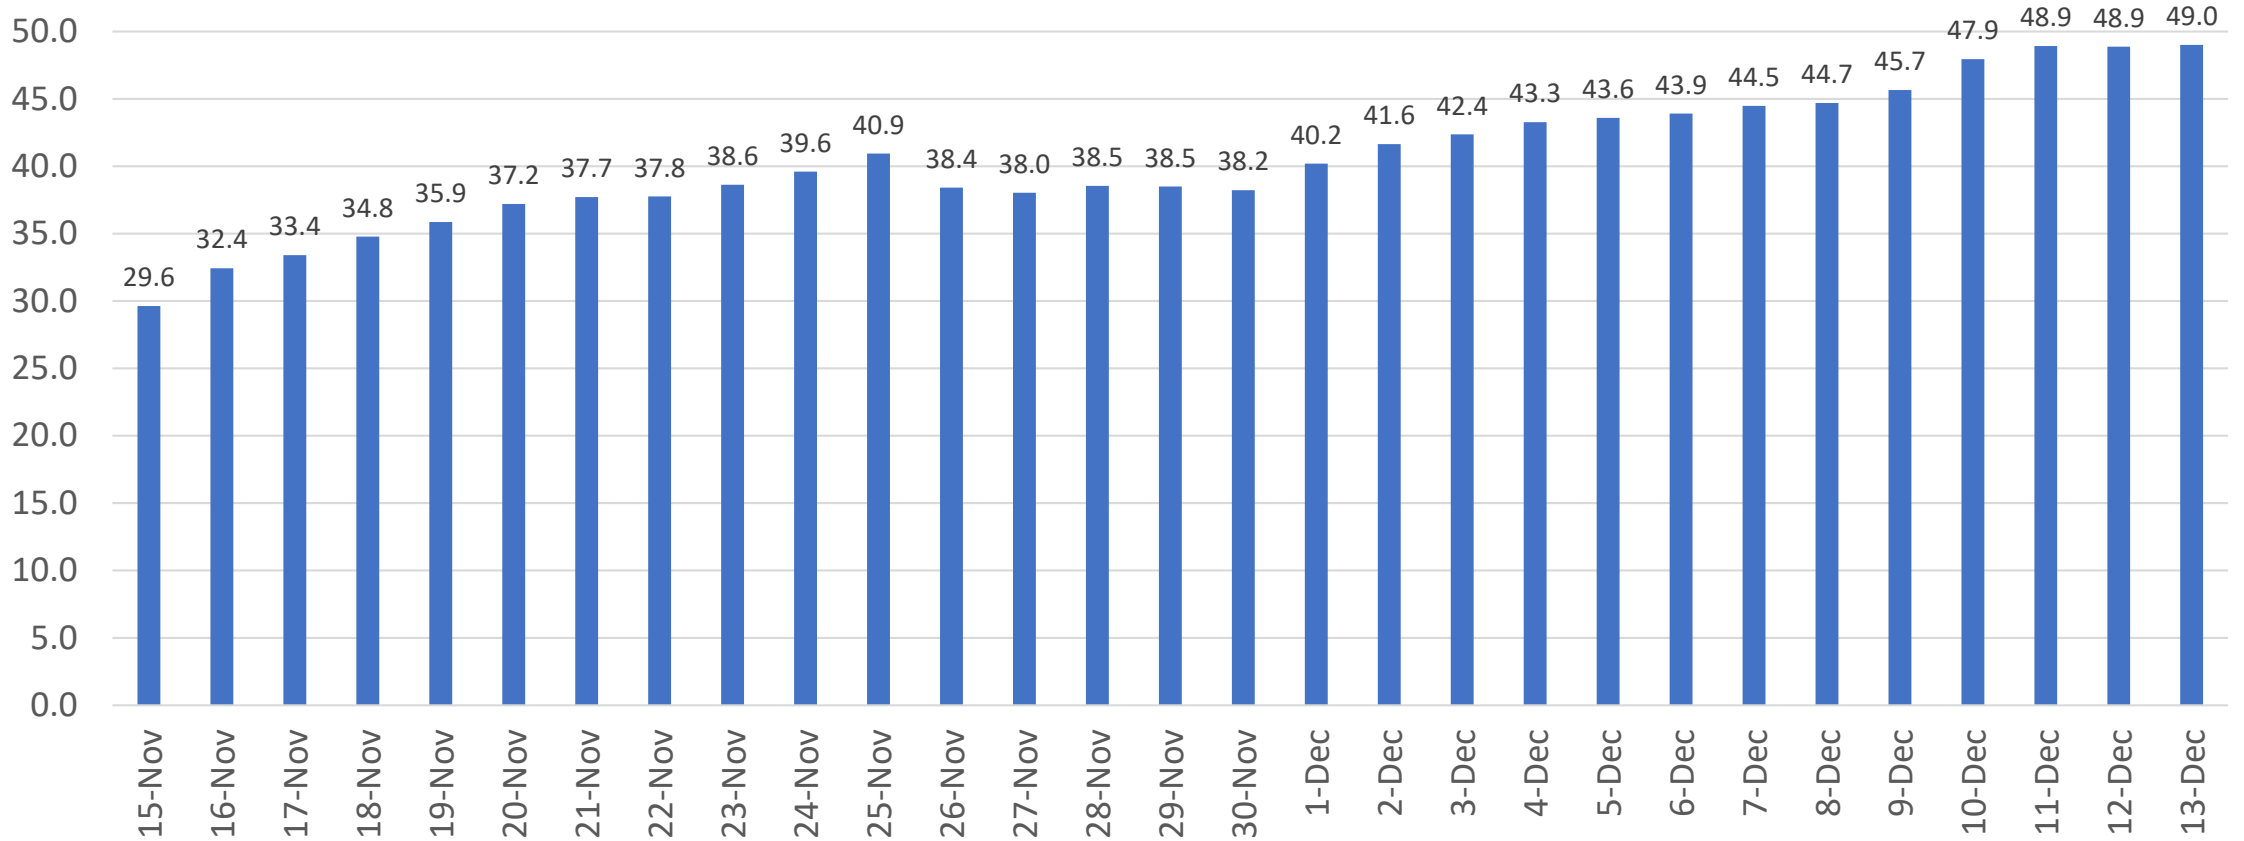

# COVID Cases\* Prince George's County

\*Based on Lab Collection Date  
Data as of 12/17

# COVID Average Daily Case Rate\* (last 14 days)

## Prince George's County Average New Cases per 100,000 population

\*Based on Lab Collection Date  
Data as of 12/17

# Percent of Positive COVID Tests\* (last 14 days)