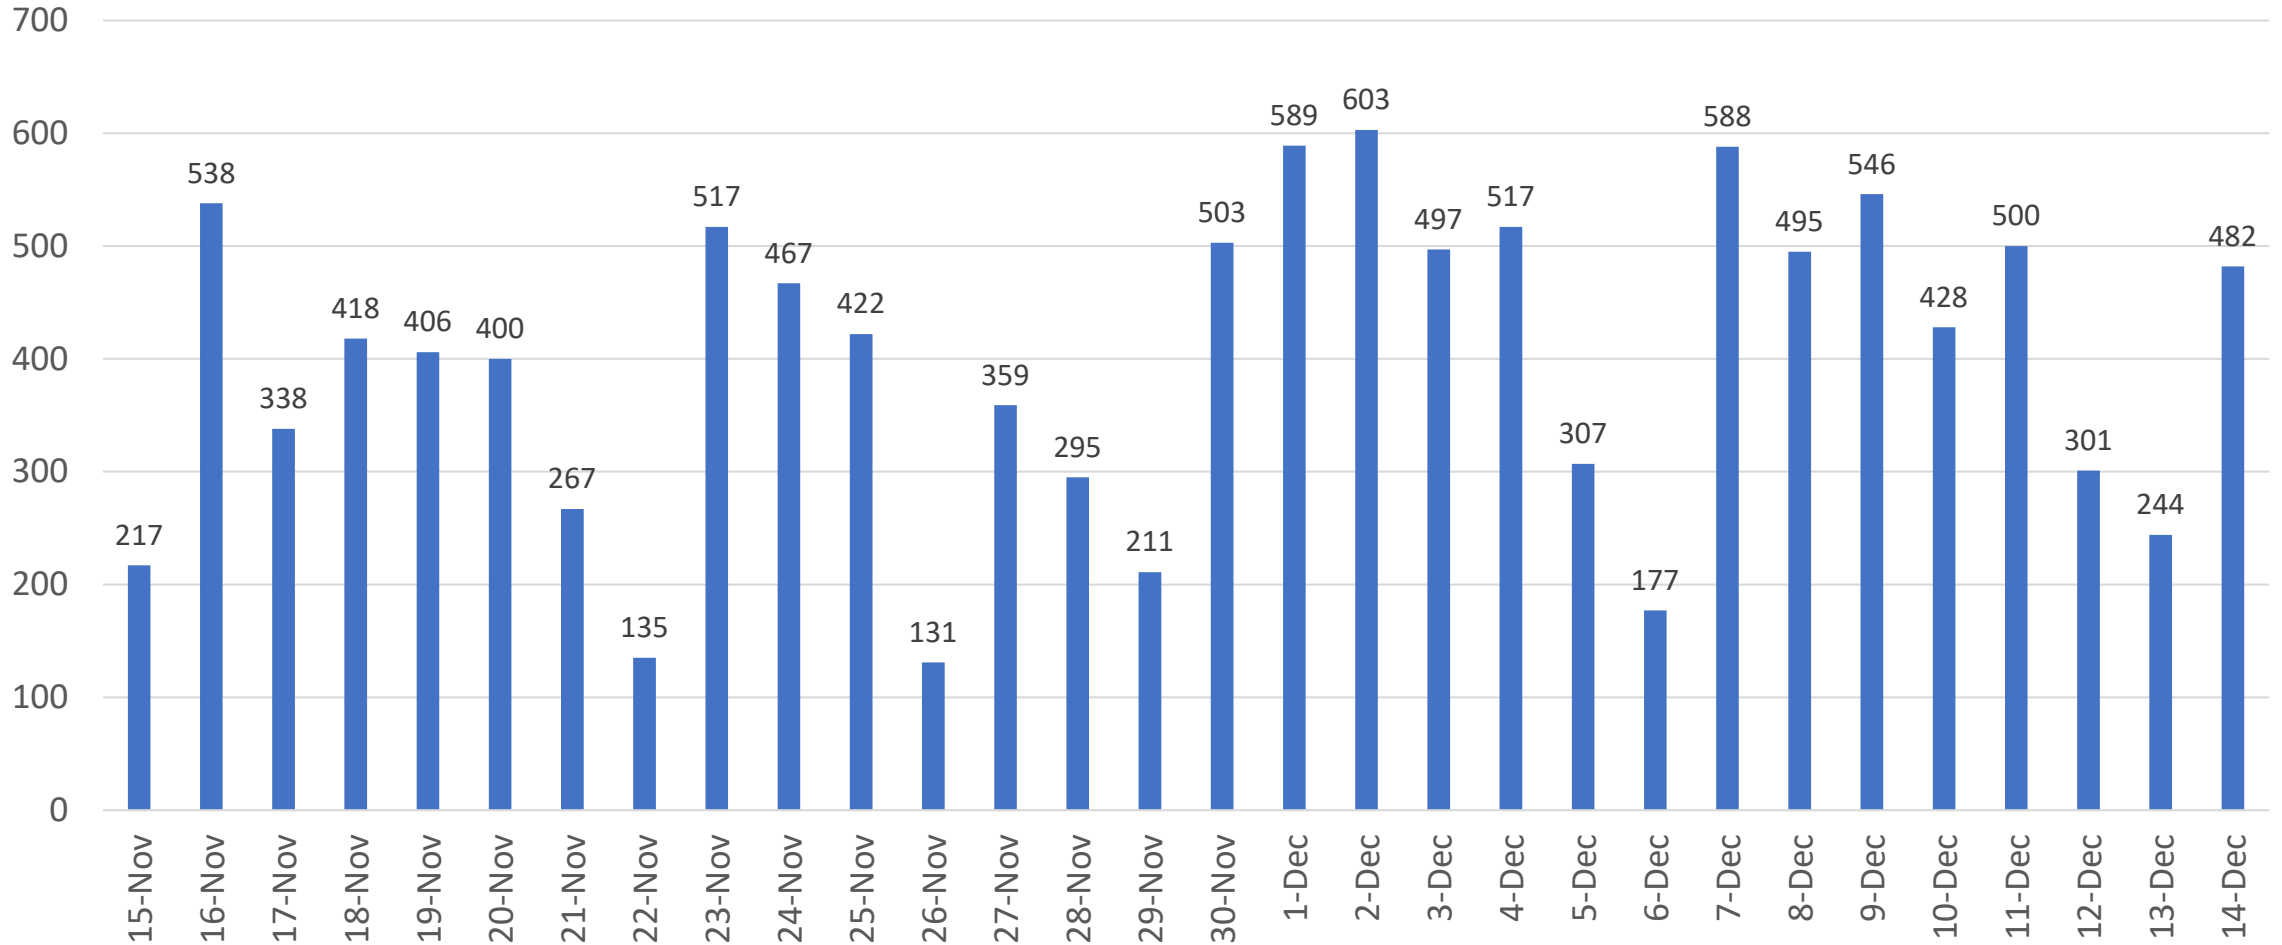

# COVID Cases\* Prince George's County

\*Based on Lab Collection Date  
Data as of 12/18

# COVID Average Daily Case Rate\* (last 14 days)

## Prince George's County Average New Cases per 100,000 population

\*Based on Lab Collection Date  
Data as of 12/18

# Percent of Positive COVID Tests\* (last 14 days)