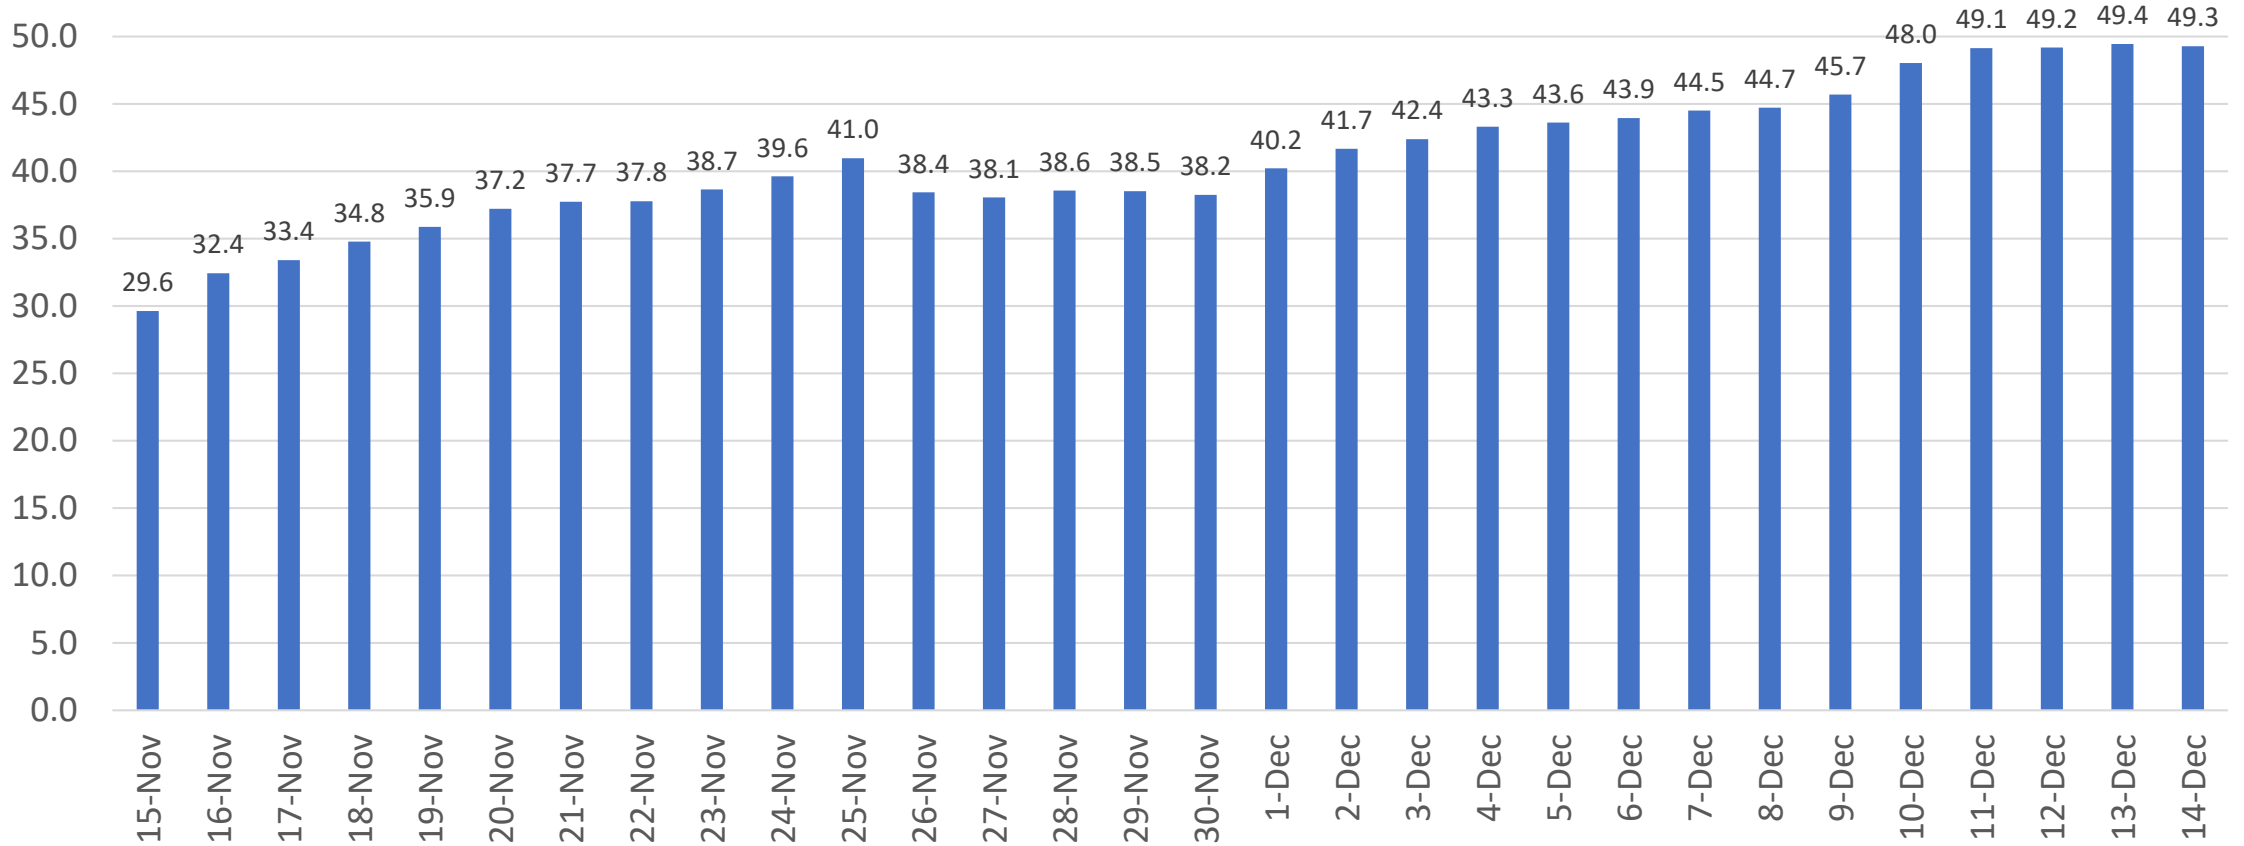

# COVID Cases\* Prince George's County

\*Based on Lab Collection Date  
Data as of 12/18

# COVID Average Daily Case Rate\* (last 14 days)

## Prince George's County Average New Cases per 100,000 population

\*Based on Lab Collection Date  
Data as of 12/18

# Percent of Positive COVID Tests\* (last 14 days)