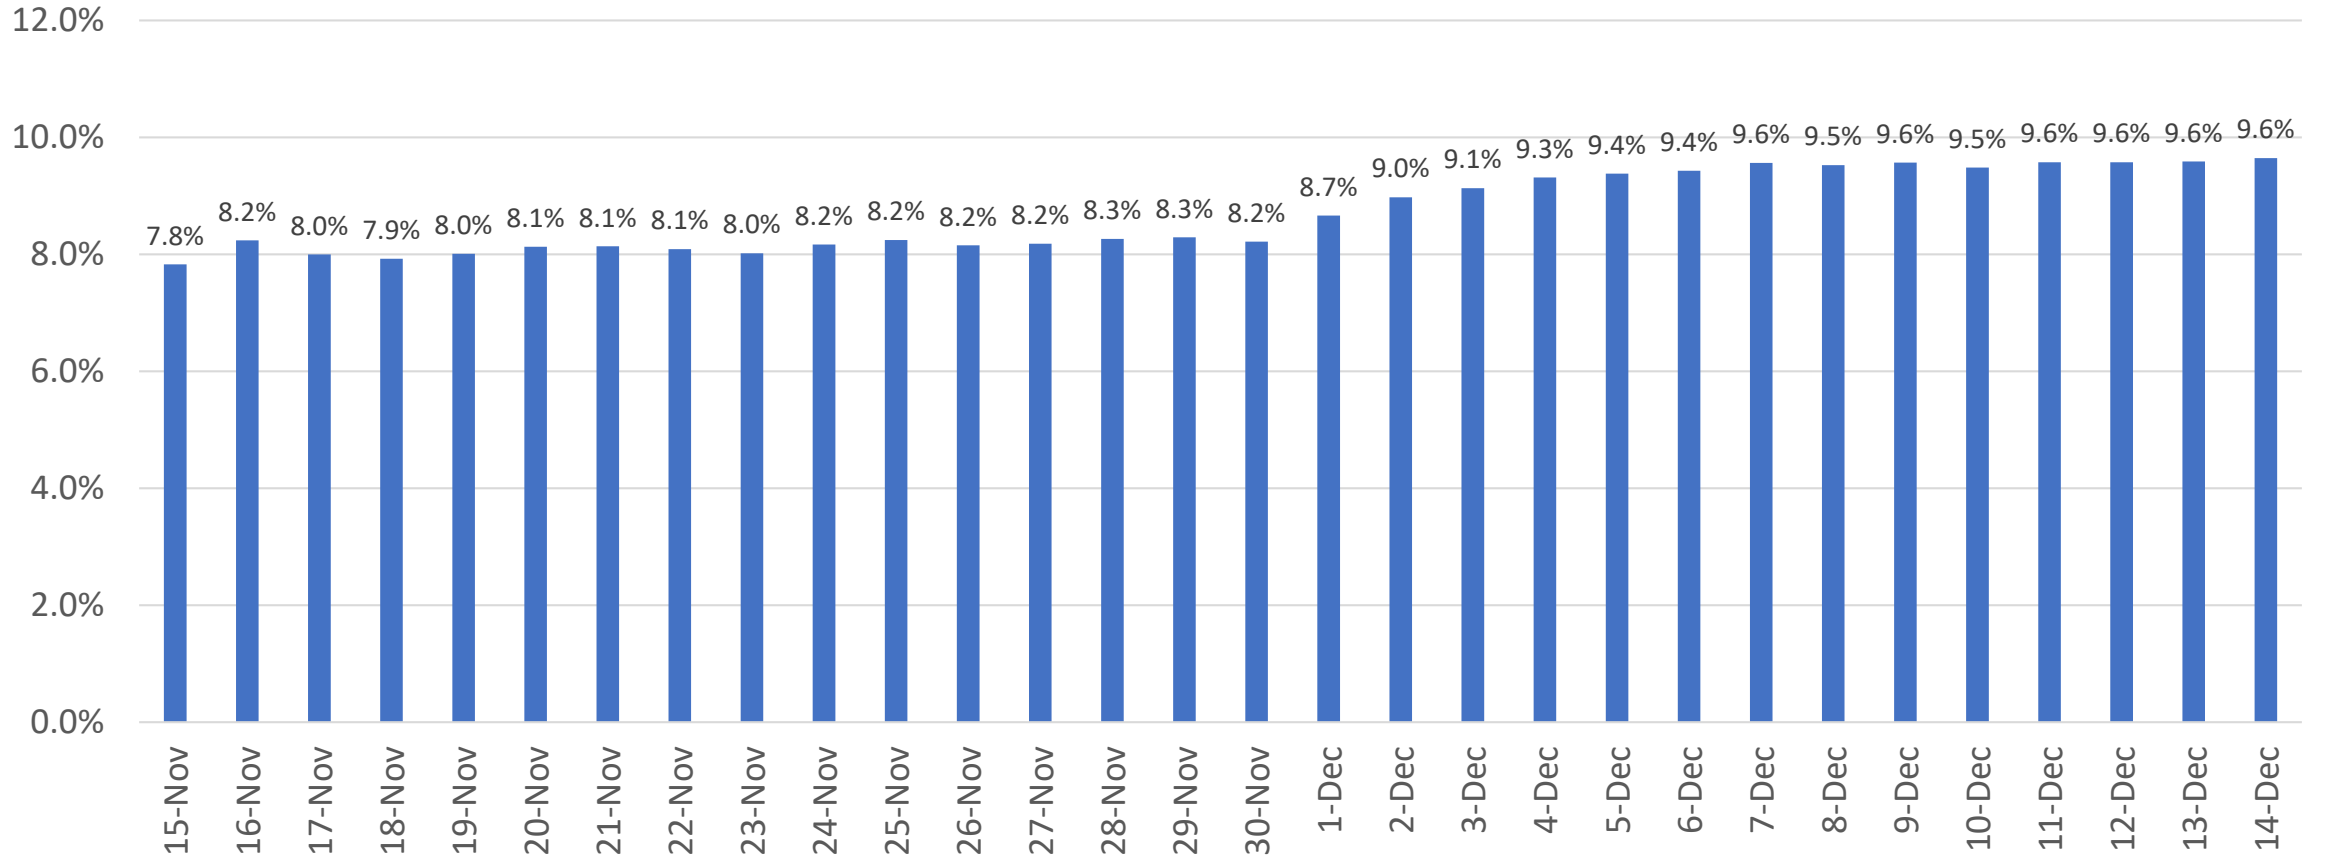

Percent of Positive COVID Tests* (last 14 days)

Prince George's County Percent Positive Tests

*Based on Lab Collection Date

Data as of 12/18