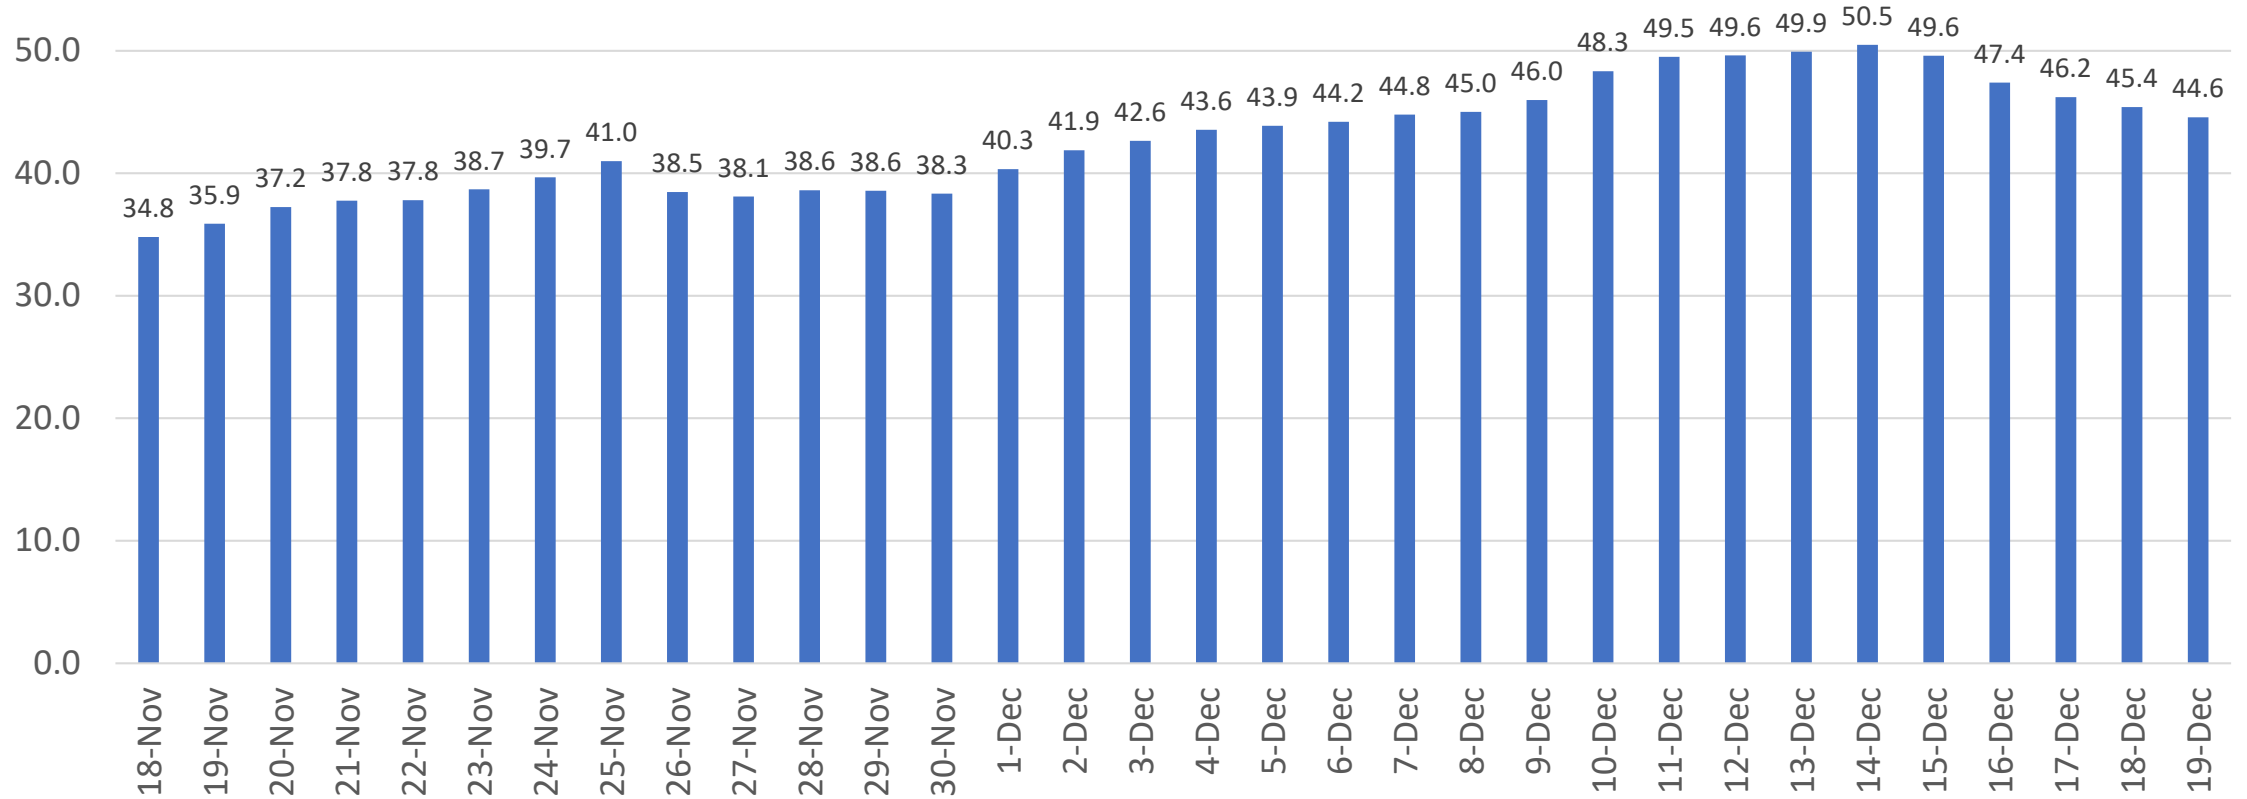

COVID Cases* Prince George's County

*Based on Lab Collection Date
Data as of 12/23

COVID Average Daily Case Rate* (last 14 days)

Prince George's County Average New Cases per 100,000 population

*Based on Lab Collection Date
Data as of 12/23

Percent of Positive COVID Tests* (last 14 days)

Prince George's County Percent Positive Tests

*Based on Lab Collection Date

Data as of 12/23