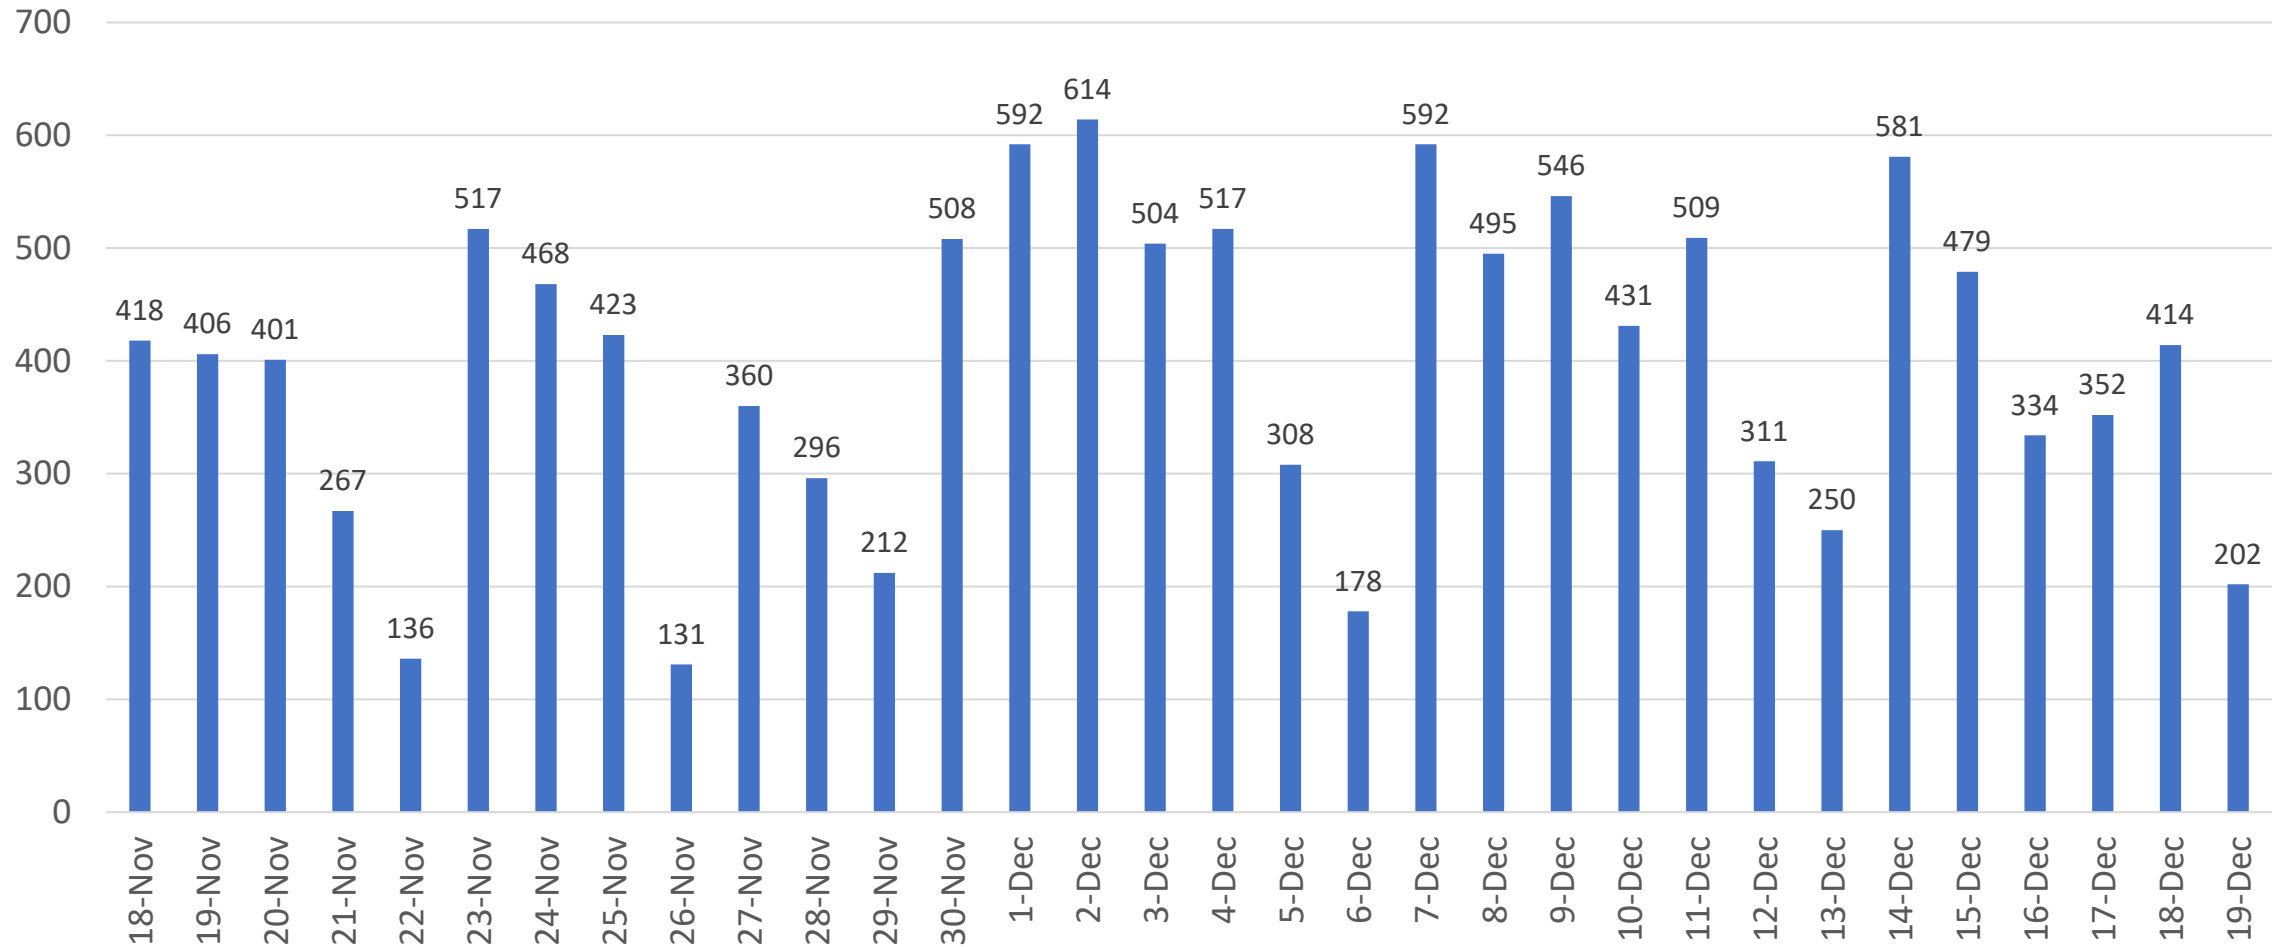

COVID Cases* Prince George's County

*Based on Lab Collection Date
Data as of 12/23

COVID Average Daily Case Rate* (last 14 days)

Prince George's County Average New Cases per 100,000 population

*Based on Lab Collection Date
Data as of 12/23

Percent of Positive COVID Tests* (last 14 days)

Prince George's County Percent Positive Tests

*Based on Lab Collection Date

Data as of 12/23