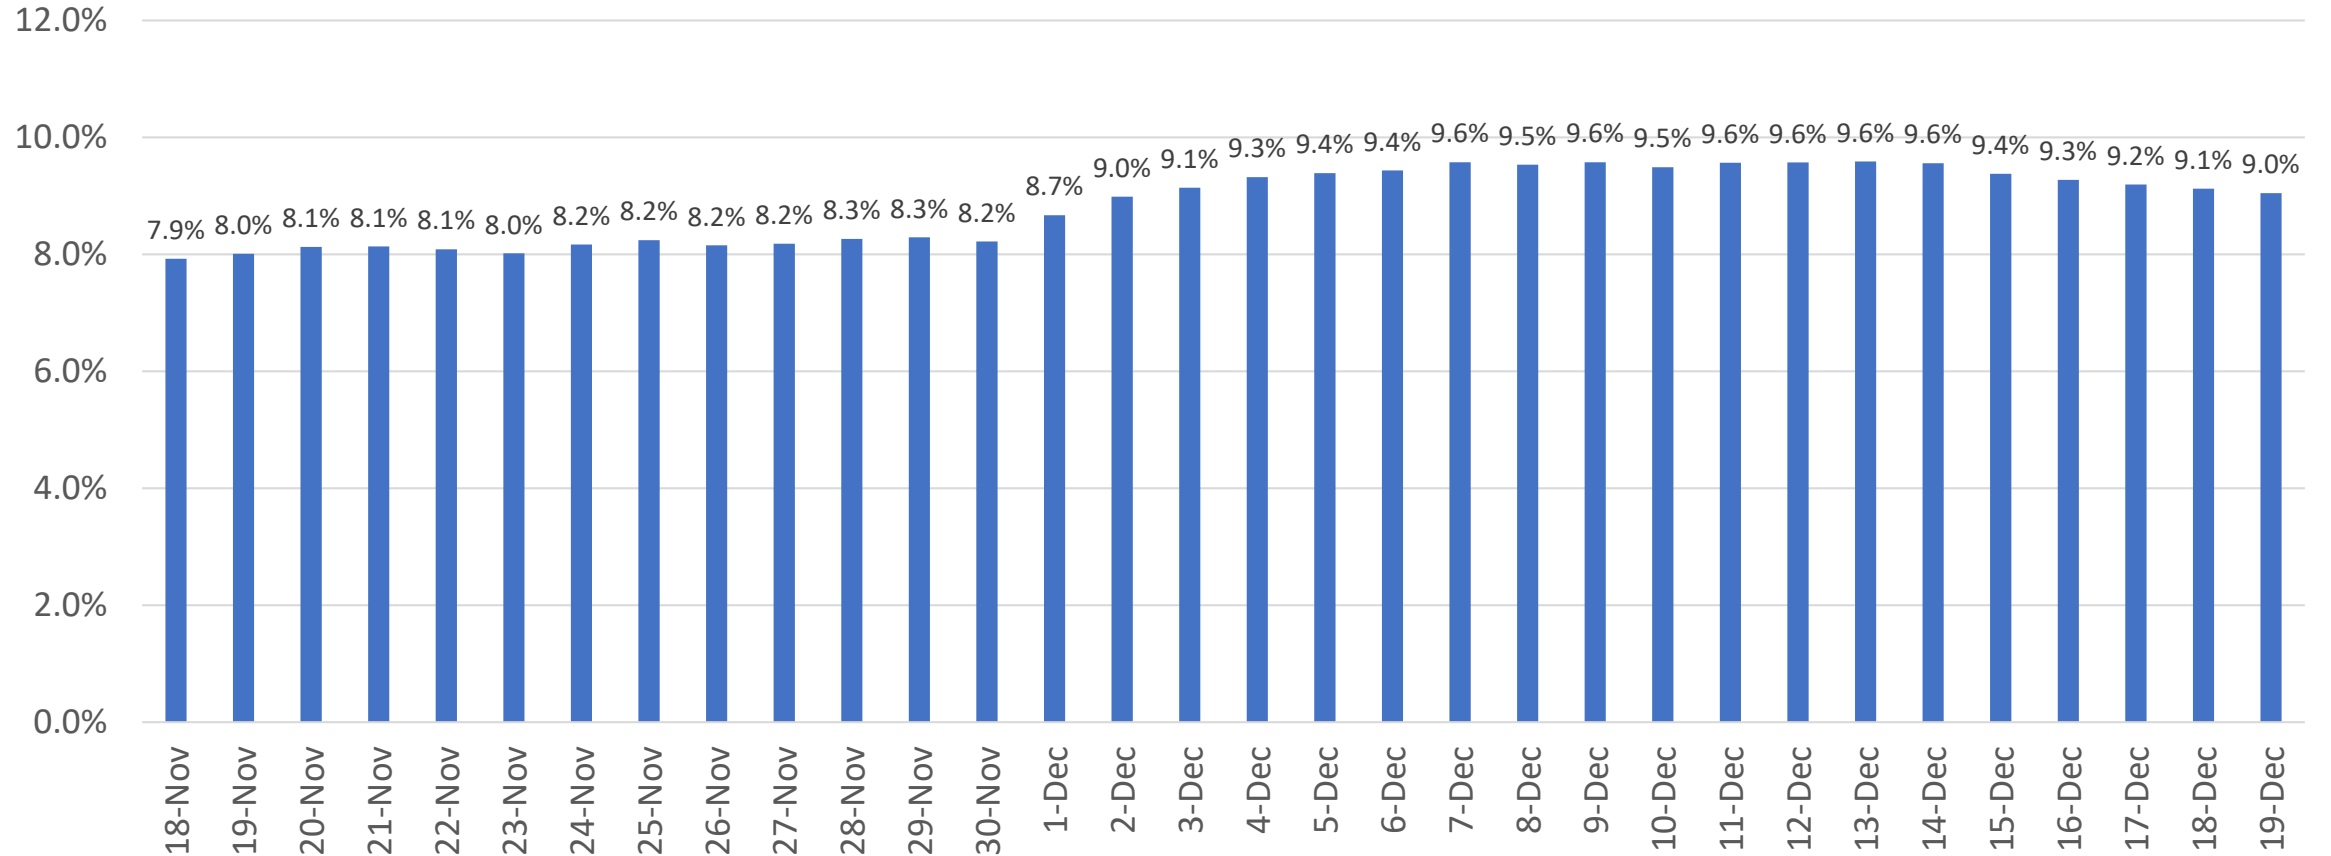

COVID Cases* Prince George's County

*Based on Lab Collection Date
Data as of 12/23

COVID Average Daily Case Rate* (last 14 days)

Prince George's County Average New Cases per 100,000 population

*Based on Lab Collection Date
Data as of 12/23

Percent of Positive COVID Tests* (last 14 days)

Prince George's County Percent Positive Tests

*Based on Lab Collection Date

Data as of 12/23