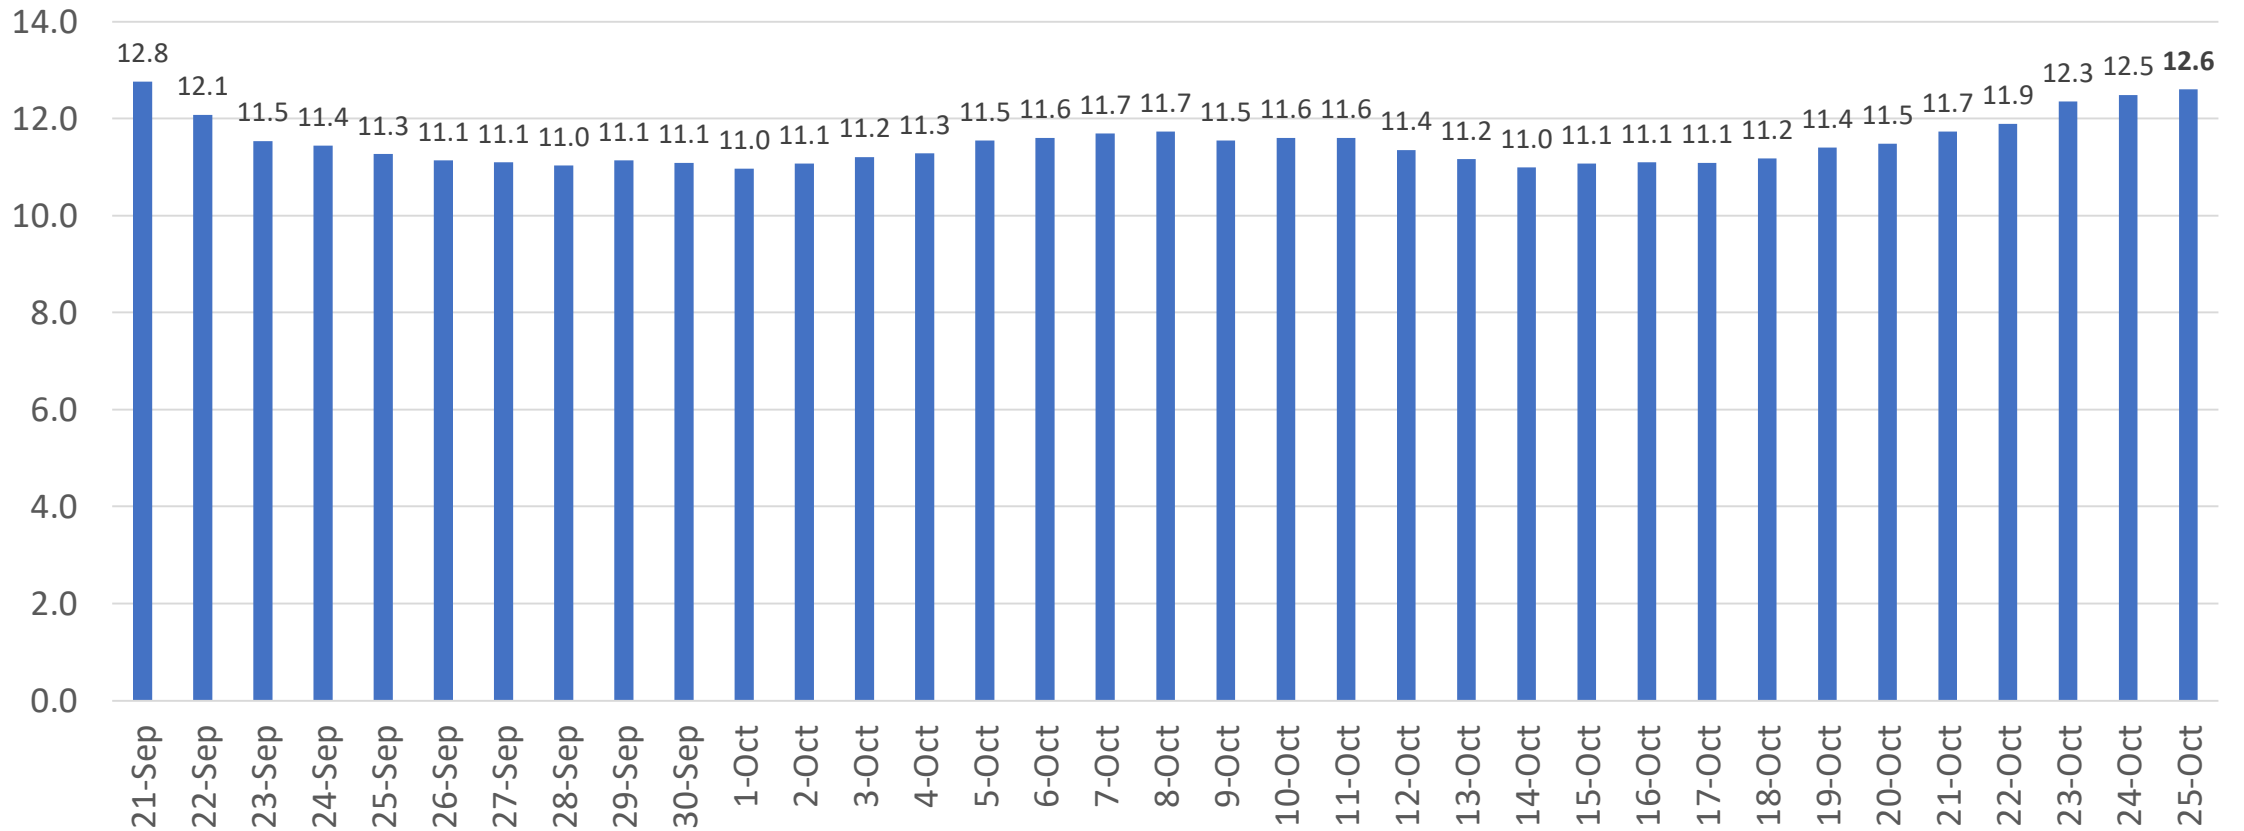

# COVID Cases\*, Prince George's County

\*Based on Lab Collection Date  
Data as of 10/29

# COVID Average Daily Case Rate\* (last 14 days)

Prince George's County  
Average New Cases per 100,000 population

\*Based on Lab Collection Date  
Data as of 10/29

# Percent of Positive COVID Tests\* (last 14 days)

## Prince George's County Percent Positive Tests

\*Based on Lab Collection Date

Data as of 10/29