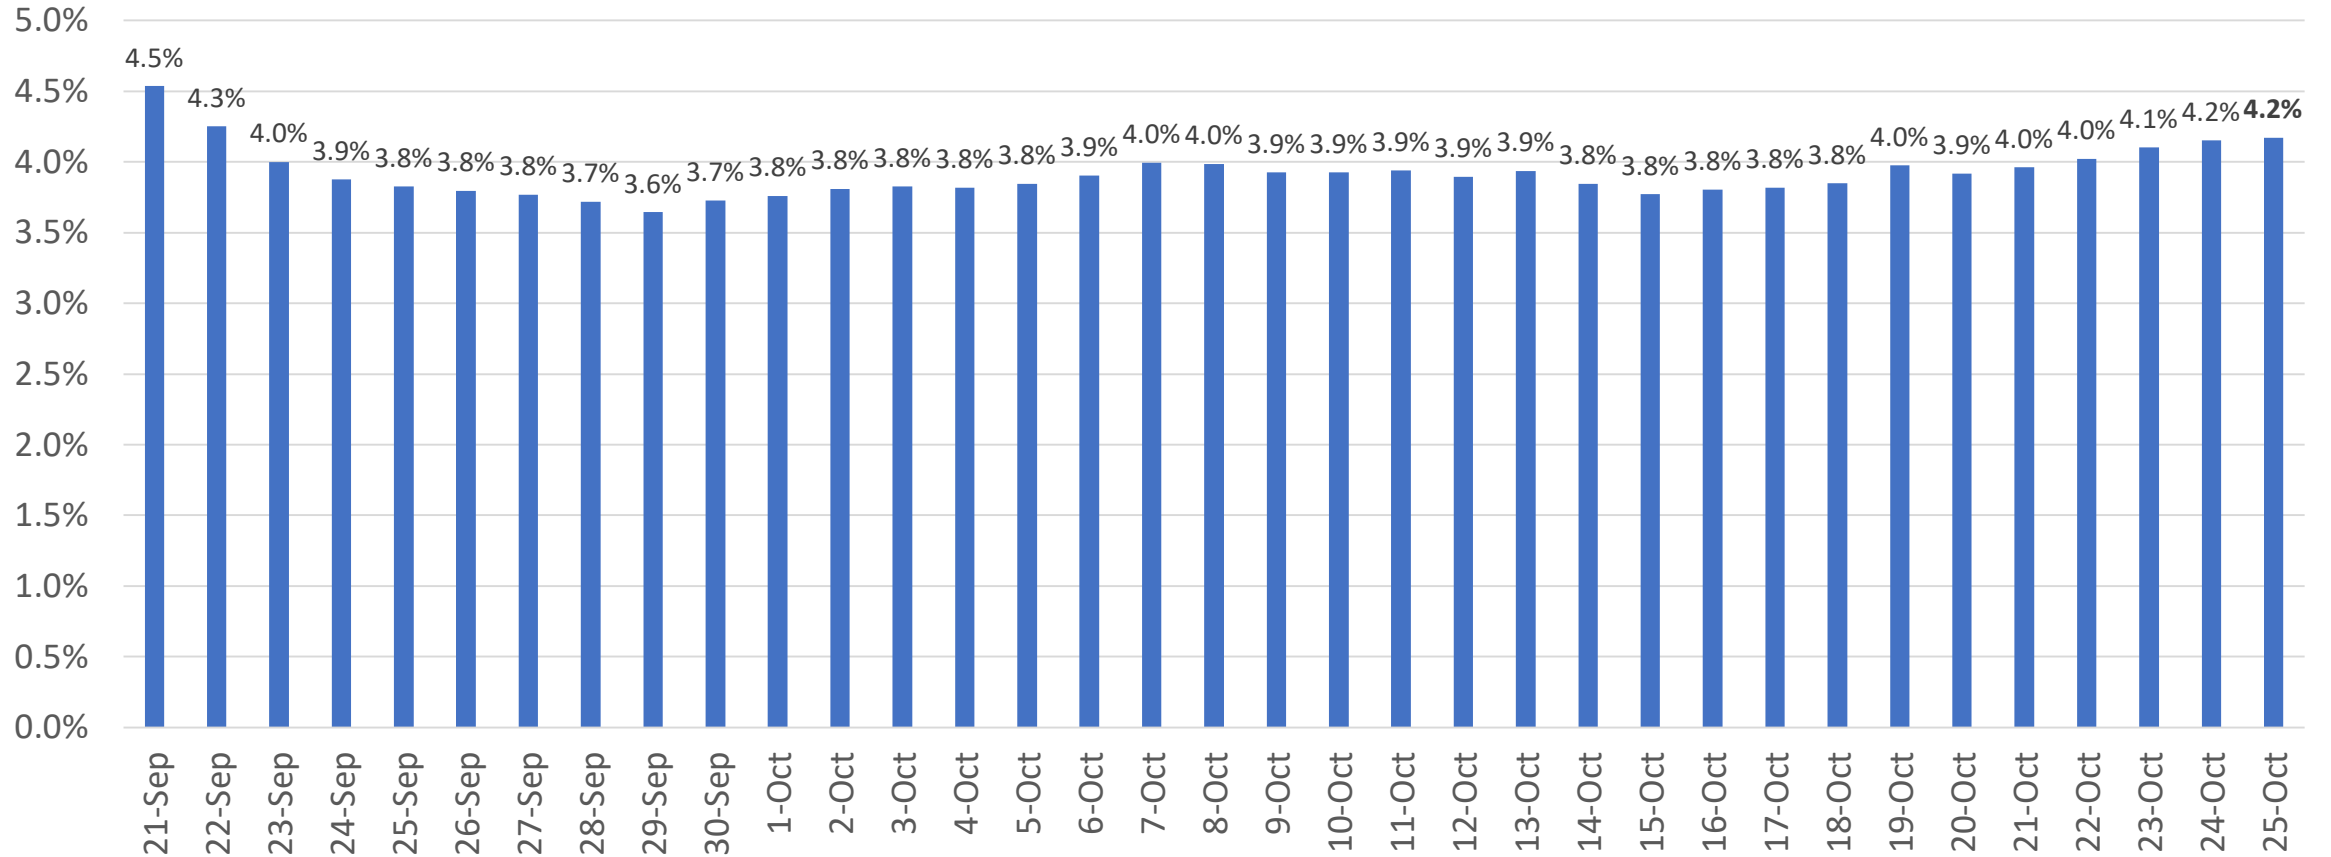

Percent of Positive COVID Tests* (last 14 days)

Prince George's County Percent Positive Tests

*Based on Lab Collection Date

Data as of 10/29