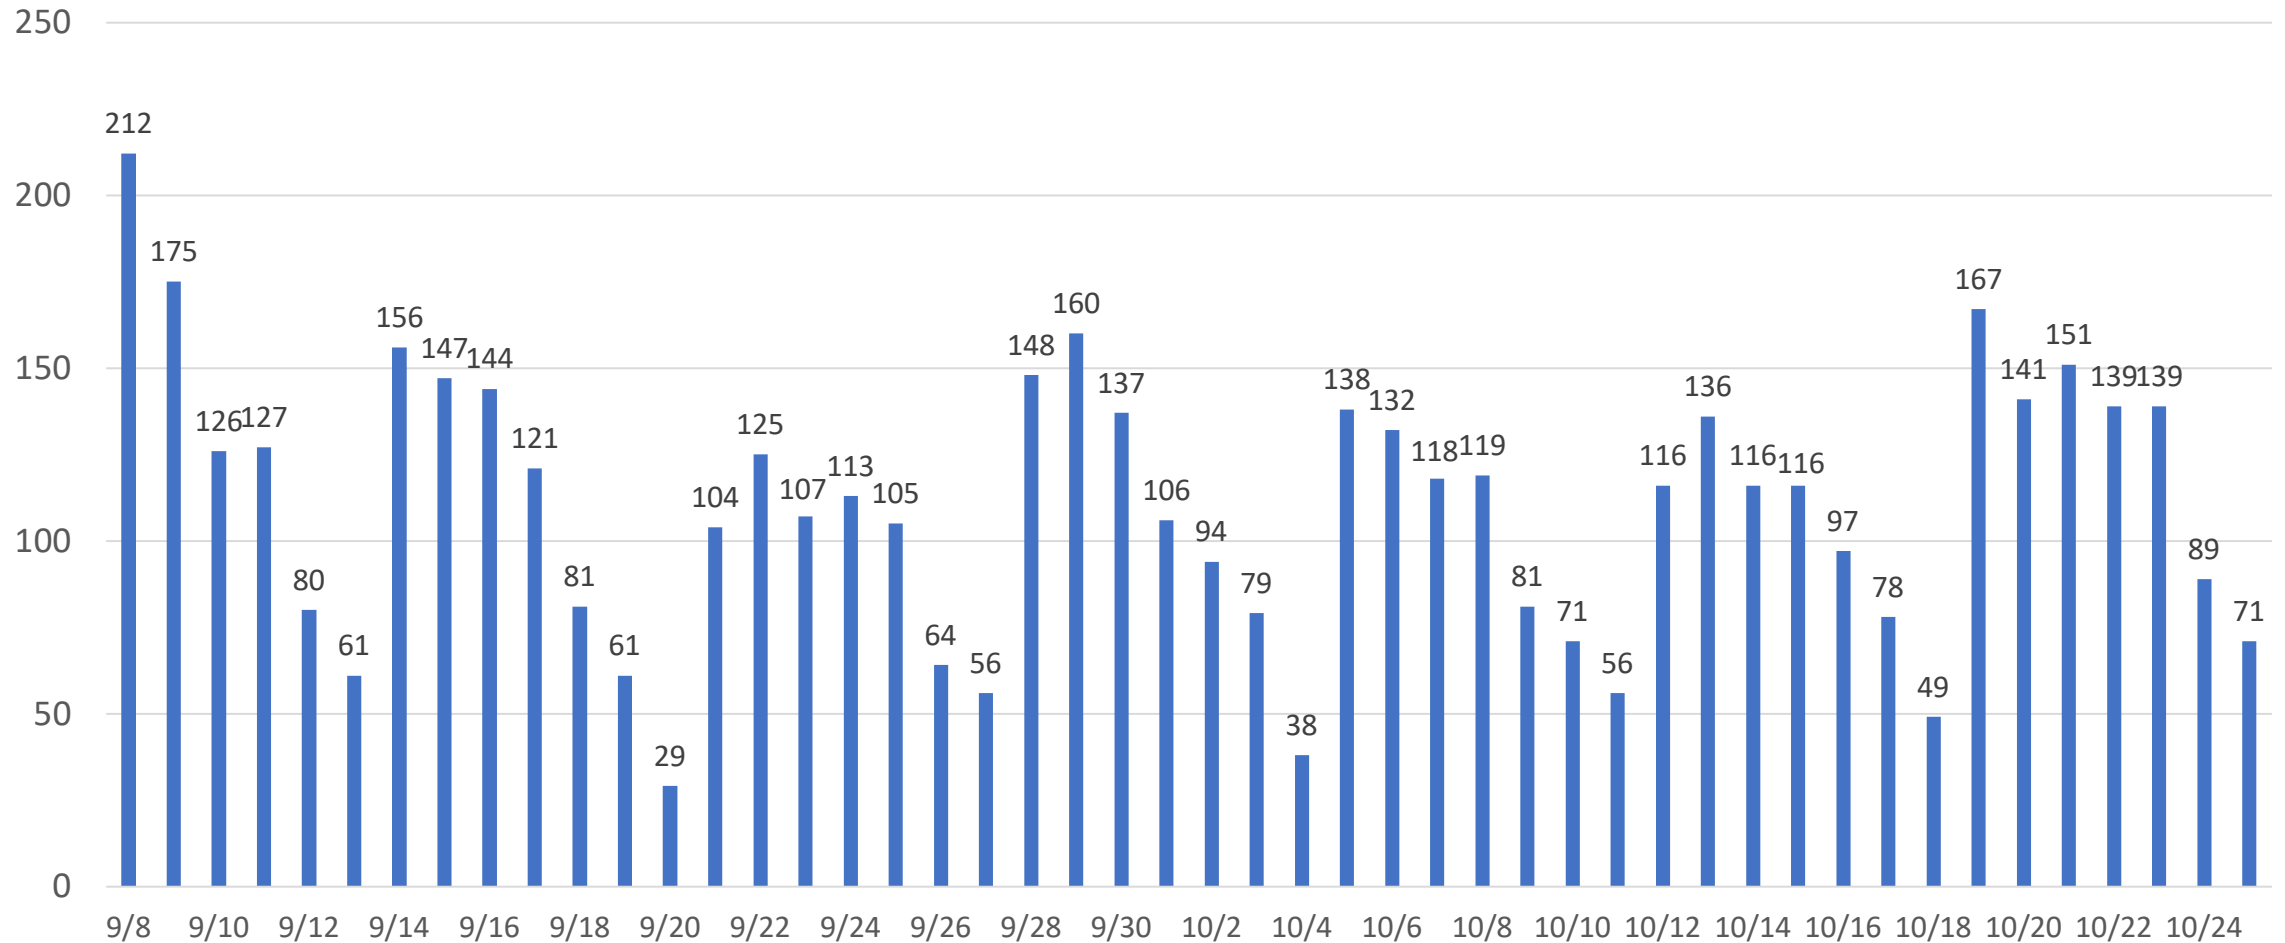

# COVID Cases\*, Prince George's County

\*Based on Lab Collection Date  
Data as of 10/29

# COVID Average Daily Case Rate\* (last 14 days)

Prince George's County  
Average New Cases per 100,000 population

\*Based on Lab Collection Date  
Data as of 10/29

# Percent of Positive COVID Tests\* (last 14 days)