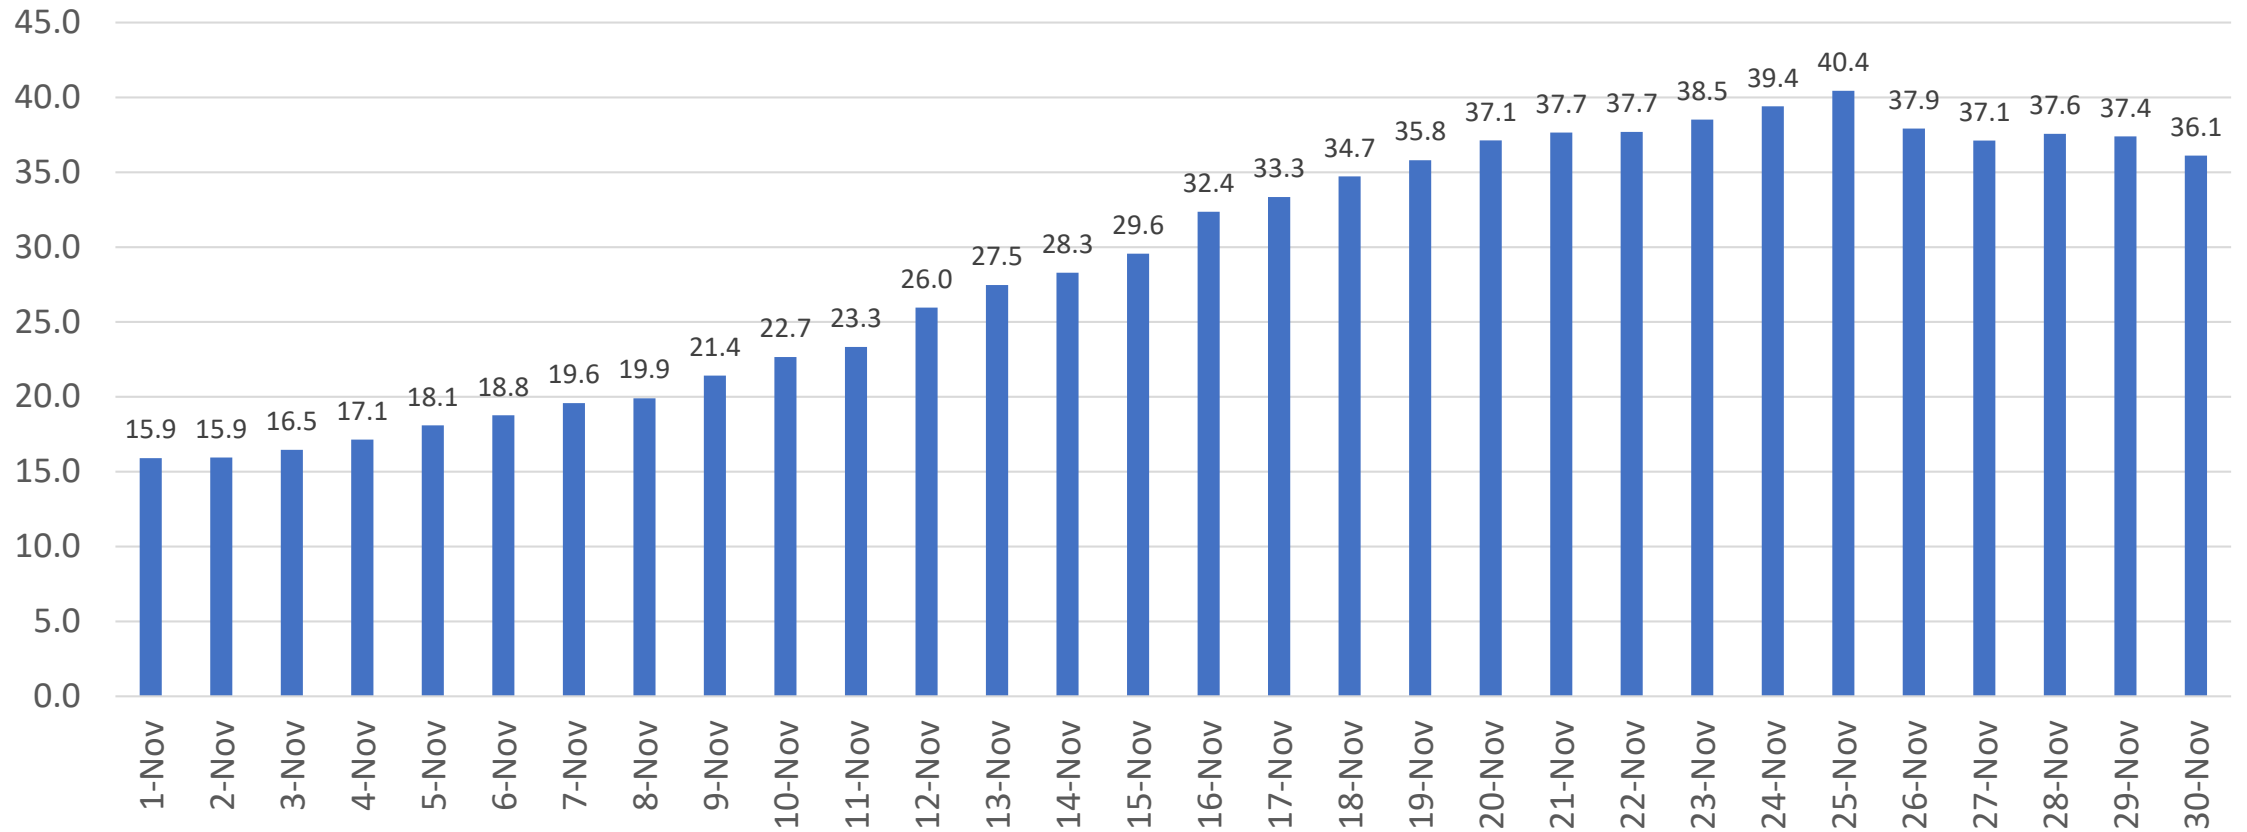

# COVID Cases\* Prince George's County

\*Based on Lab Collection Date  
Data as of 12/4

# COVID Average Daily Case Rate\* (last 14 days)

## Prince George's County Average New Cases per 100,000 population

\*Based on Lab Collection Date  
Data as of 12/4

# Percent of Positive COVID Tests\* (last 14 days)