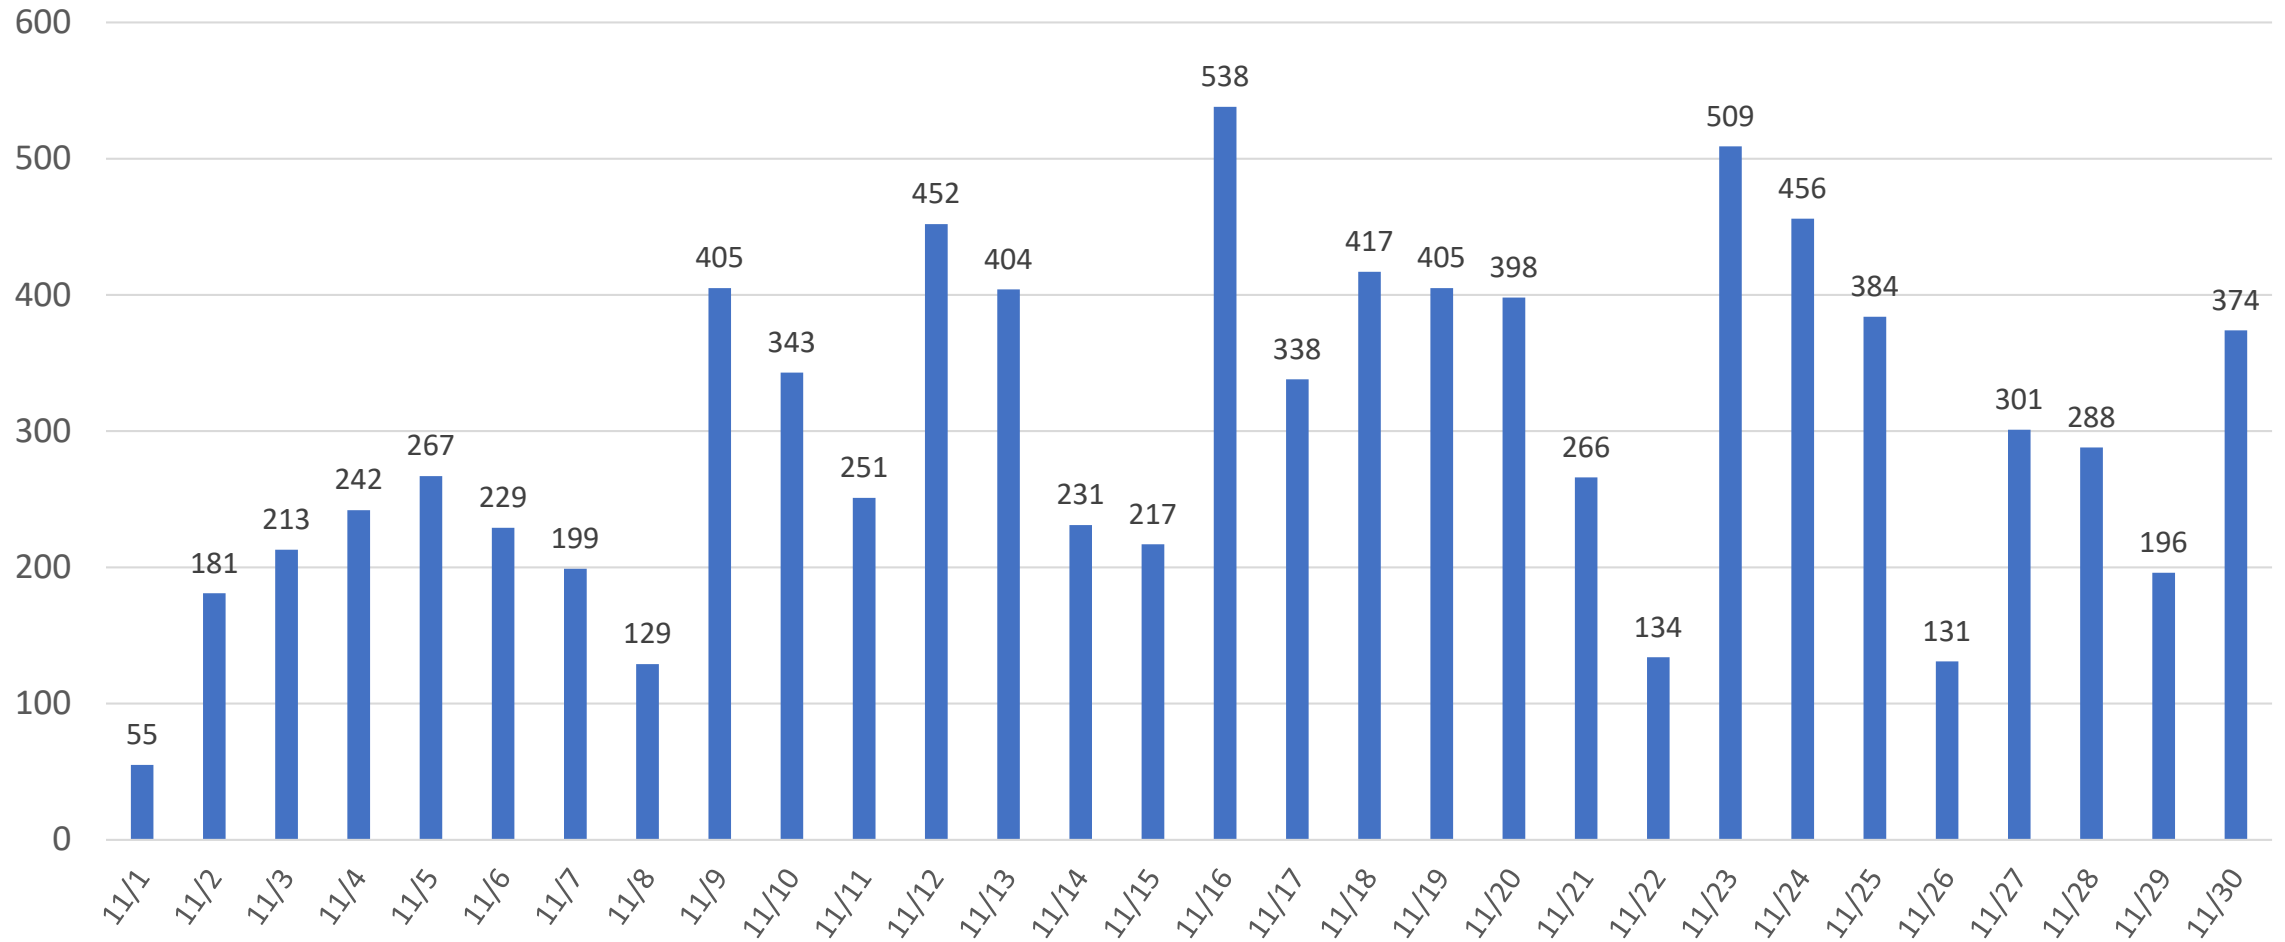

# COVID Cases\* Prince George's County

\*Based on Lab Collection Date  
Data as of 12/4

# COVID Average Daily Case Rate\* (last 14 days)

## Prince George's County Average New Cases per 100,000 population

\*Based on Lab Collection Date  
Data as of 12/4

# Percent of Positive COVID Tests\* (last 14 days)