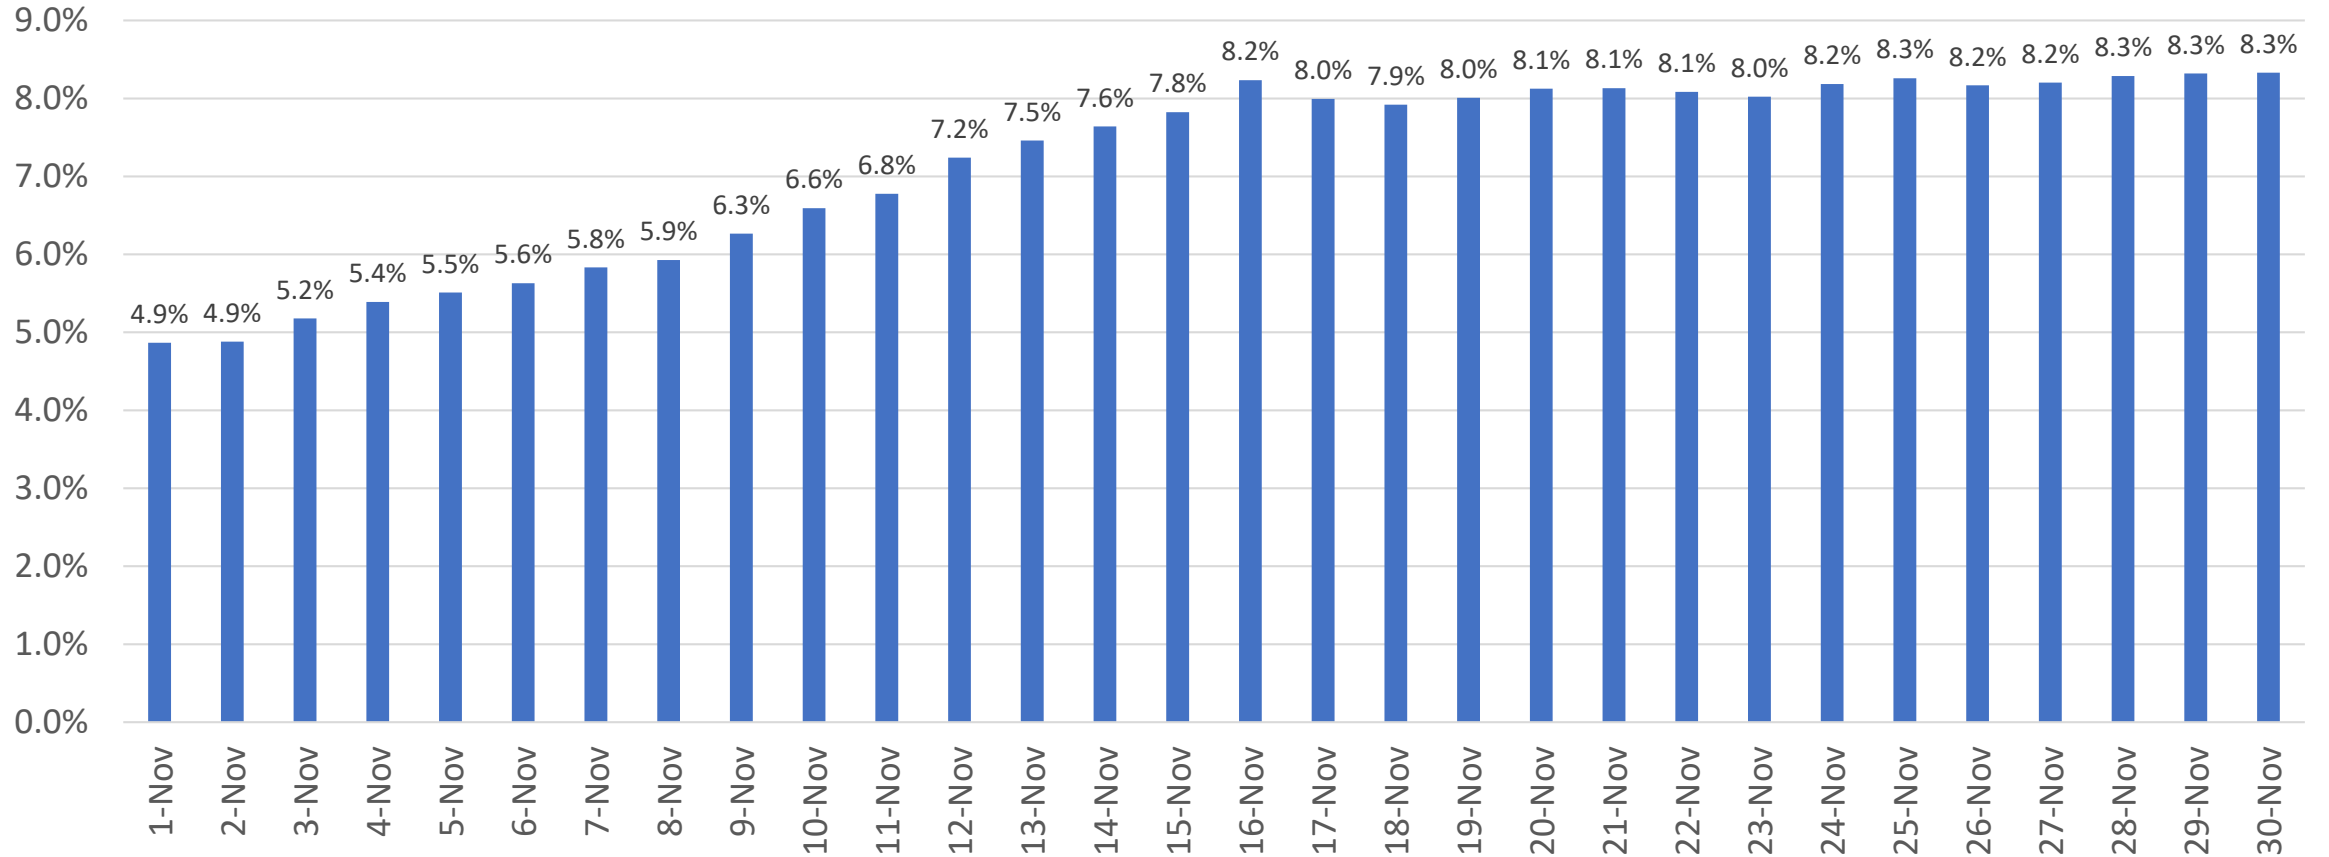

Percent of Positive COVID Tests* (last 14 days)

Prince George's County Percent Positive Tests

*Based on Lab Collection Date

Data as of 12/4