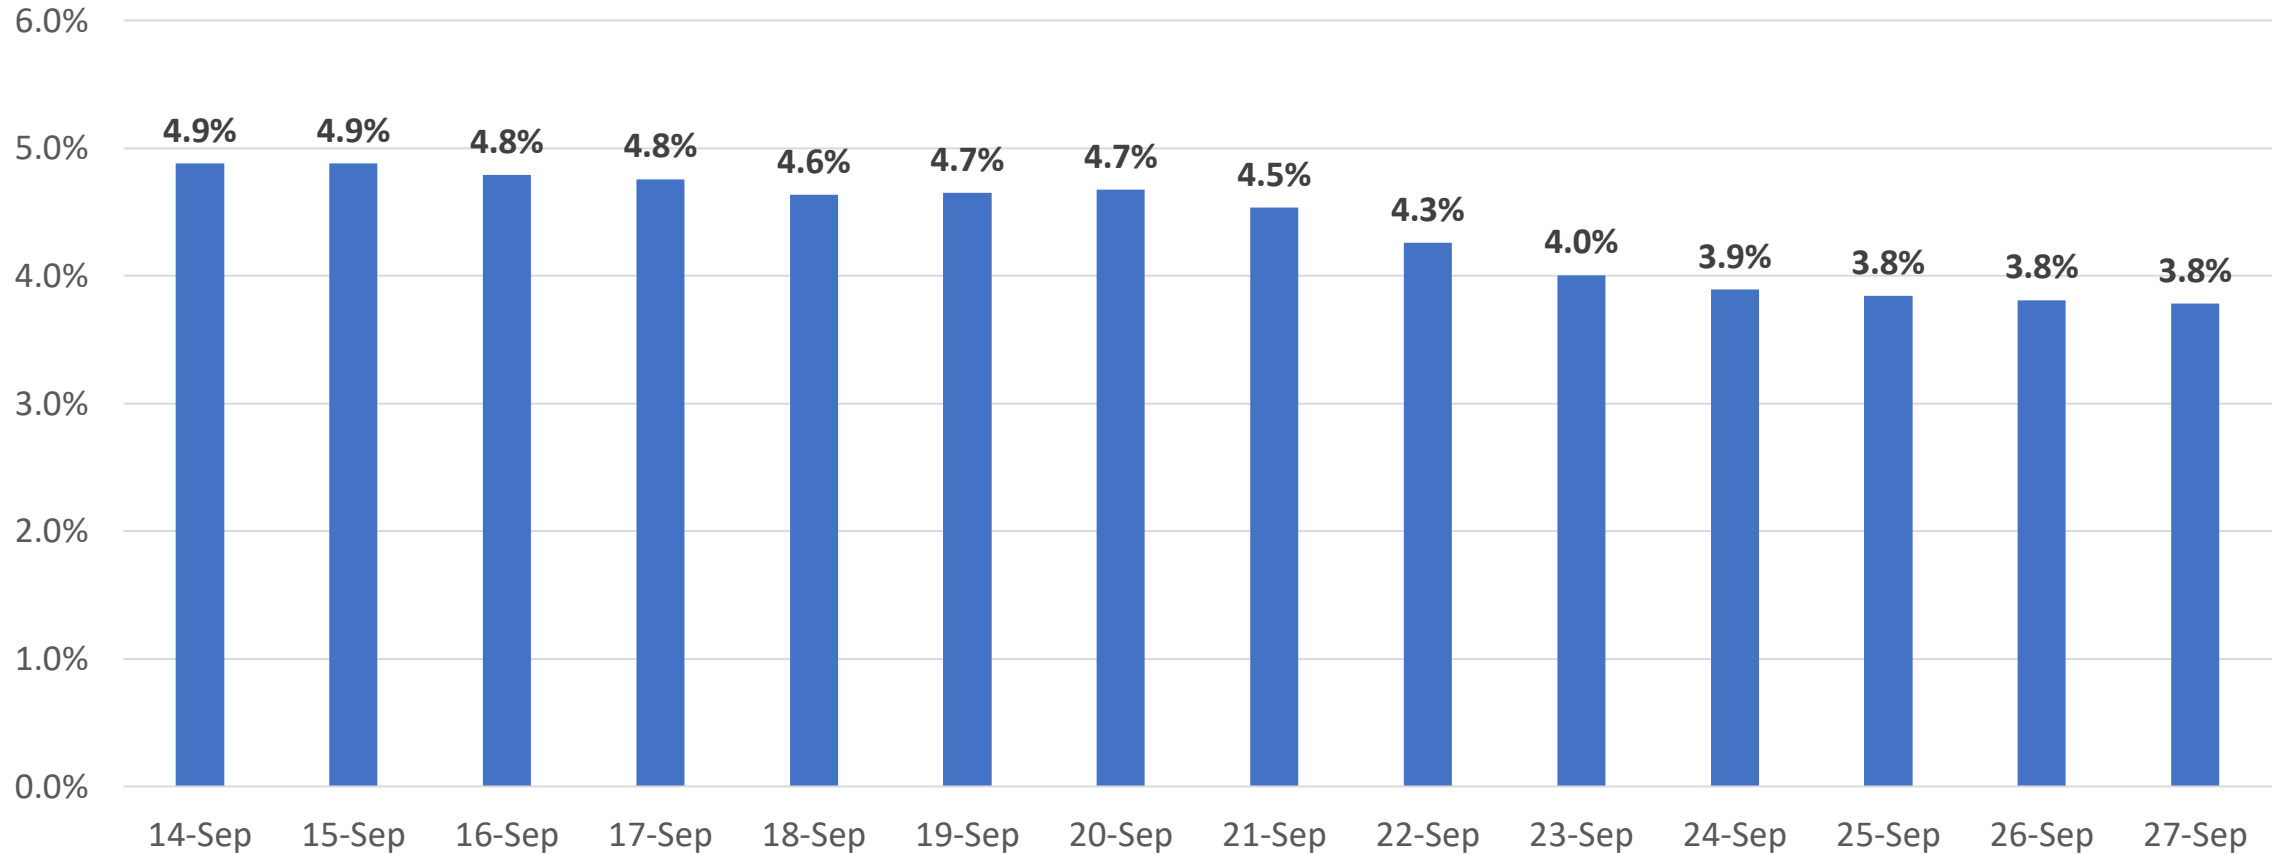

Percent of Positive COVID Tests* (last 14 days)

Prince George's County Percent Positive Tests

*Based on Lab Collection Date
Data as of 10/1