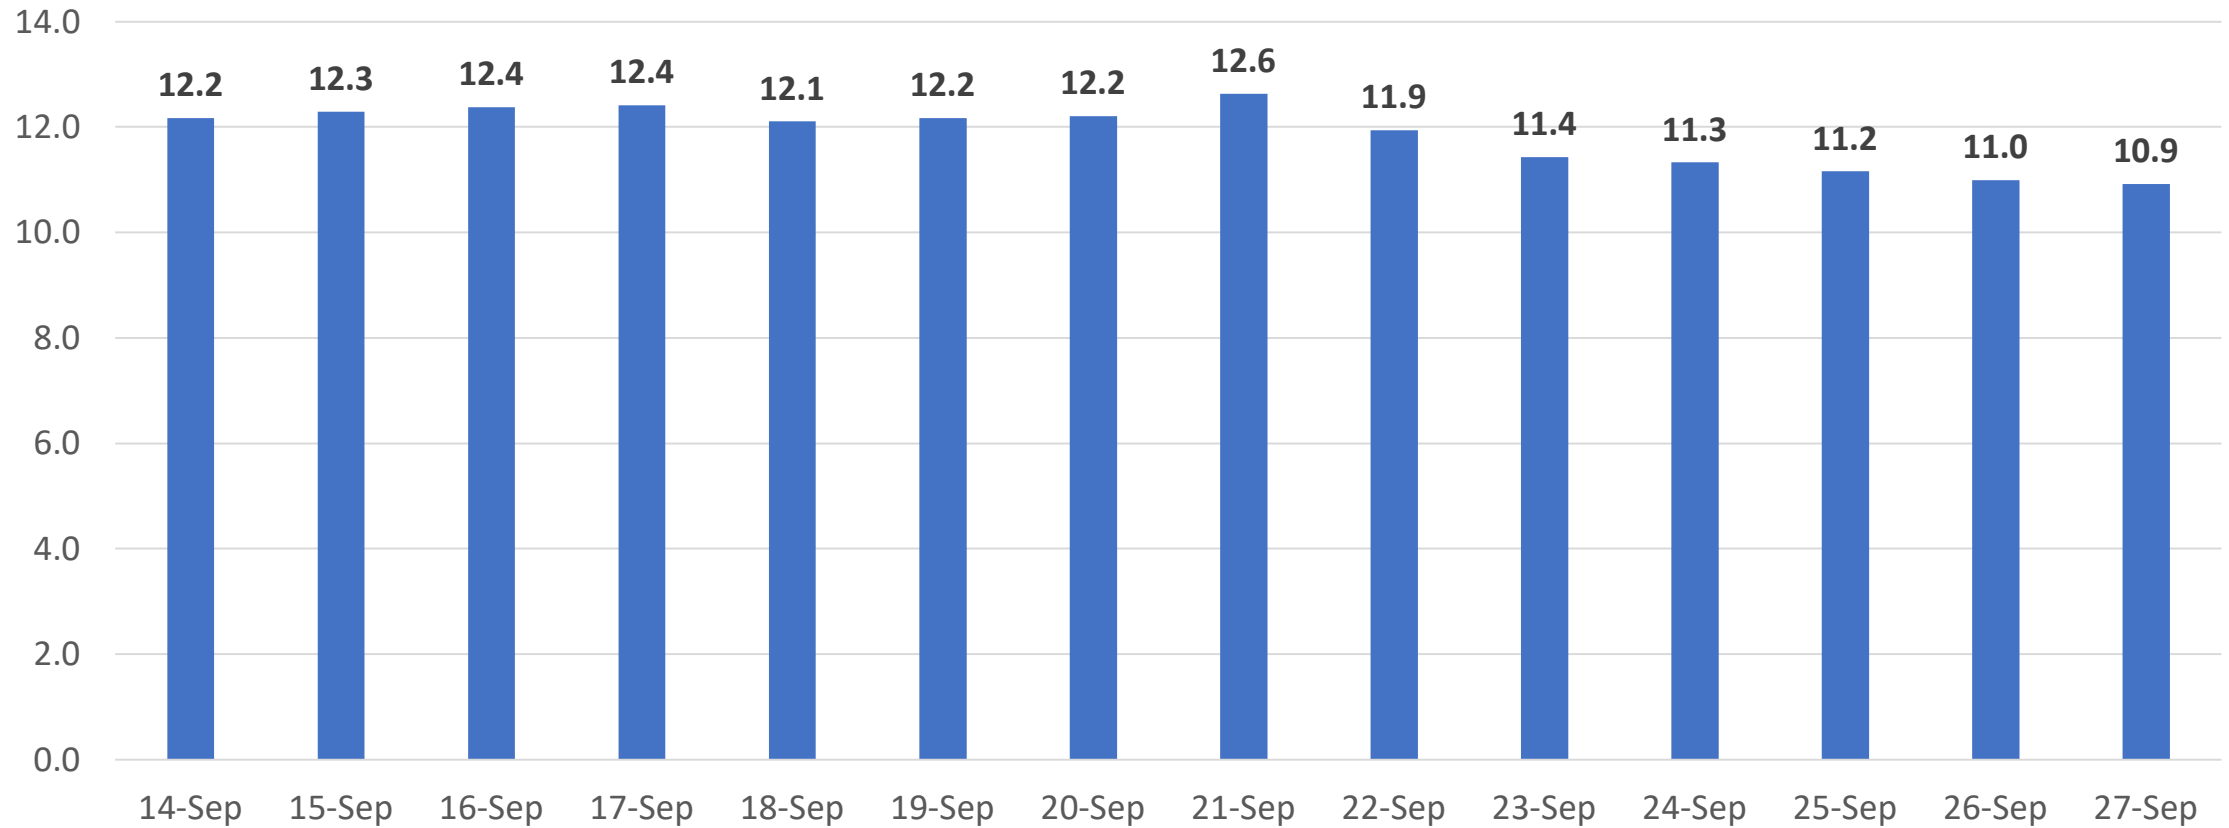

# COVID Cases\*, Prince George's County

\*Based on Lab Collection Date  
Data as of 10/1

# COVID Average Daily Case Rate\* (last 14 days)

Prince George's County  
Average New Cases per 100,000 population

\*Based on Lab Collection Date  
Data as of 10/1

# Percent of Positive COVID Tests\* (last 14 days)