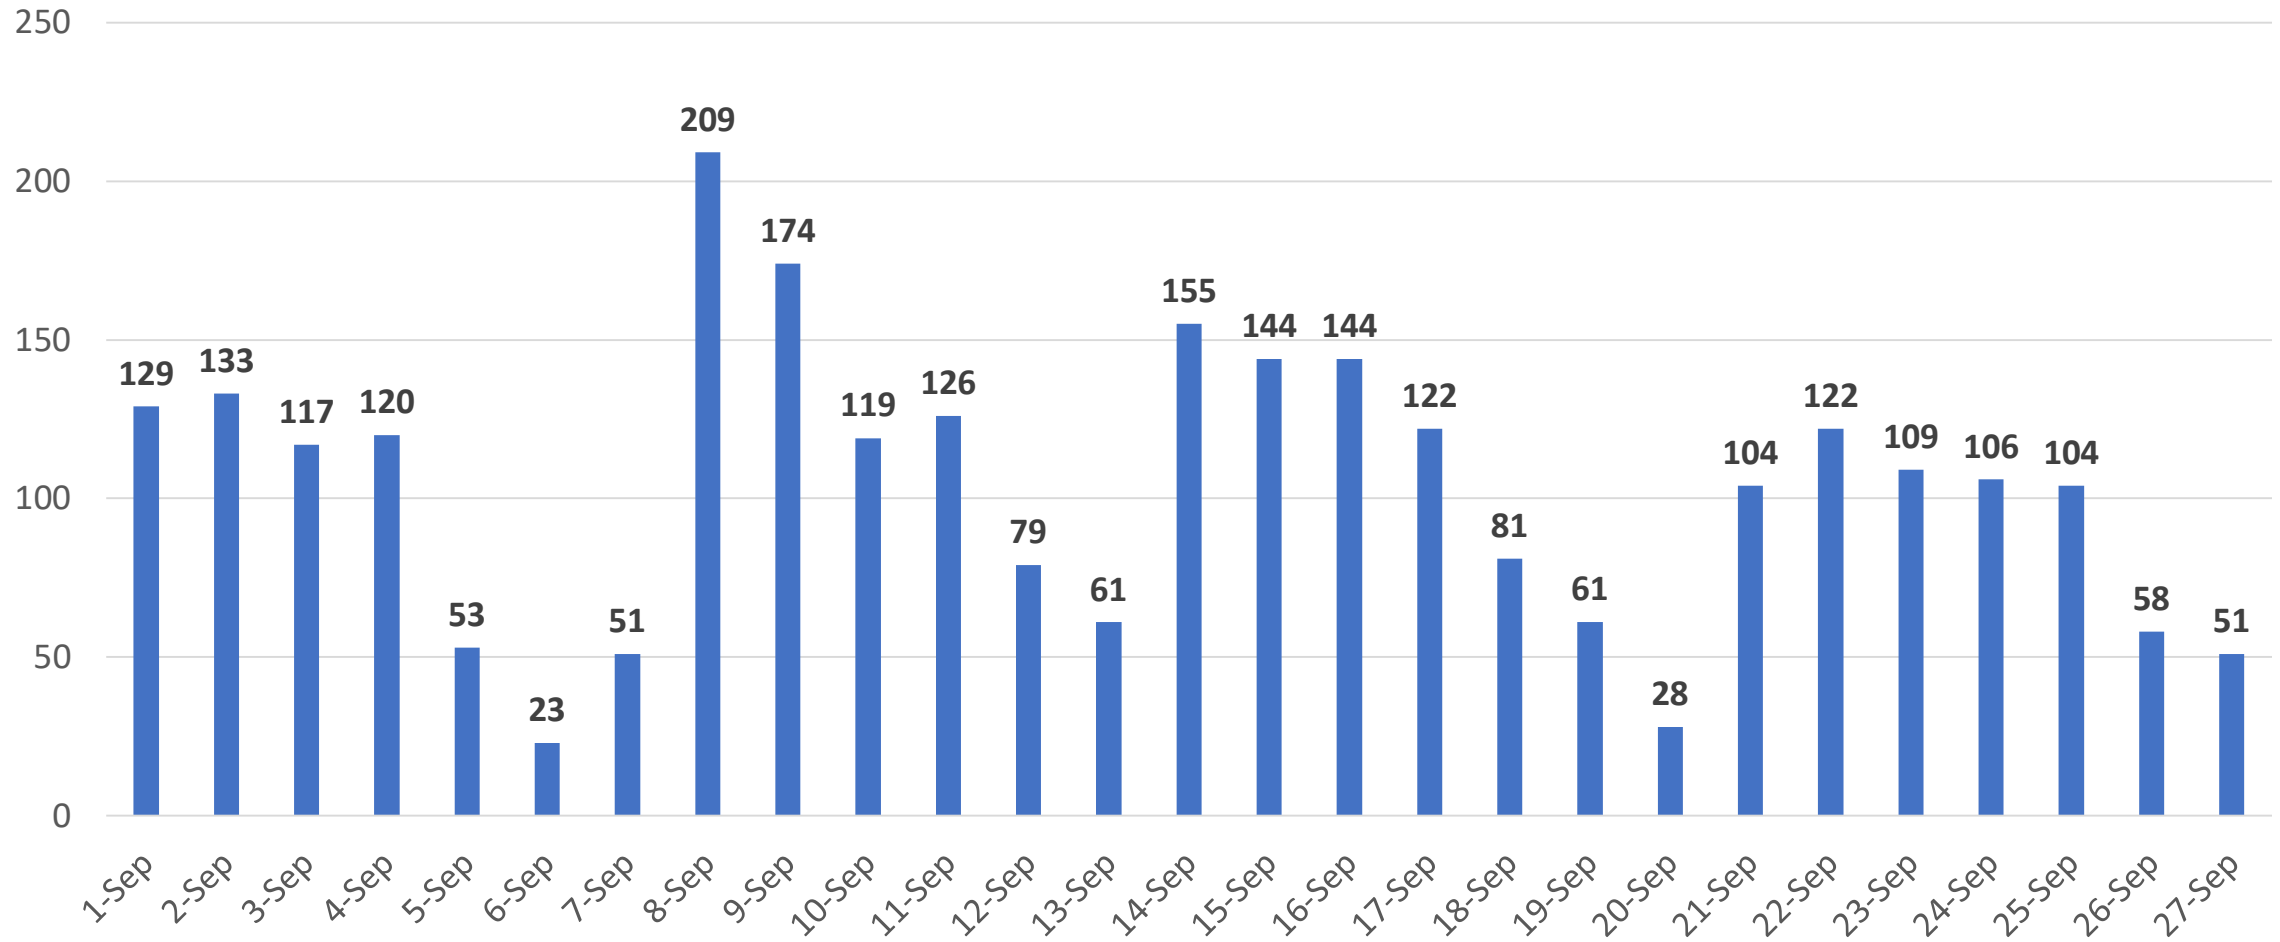

# COVID Cases\*, Prince George's County

\*Based on Lab Collection Date  
Data as of 10/1

# COVID Average Daily Case Rate\* (last 14 days)

Prince George's County  
Average New Cases per 100,000 population

\*Based on Lab Collection Date  
Data as of 10/1

# Percent of Positive COVID Tests\* (last 14 days)

## Prince George's County Percent Positive Tests

\*Based on Lab Collection Date  
Data as of 10/1