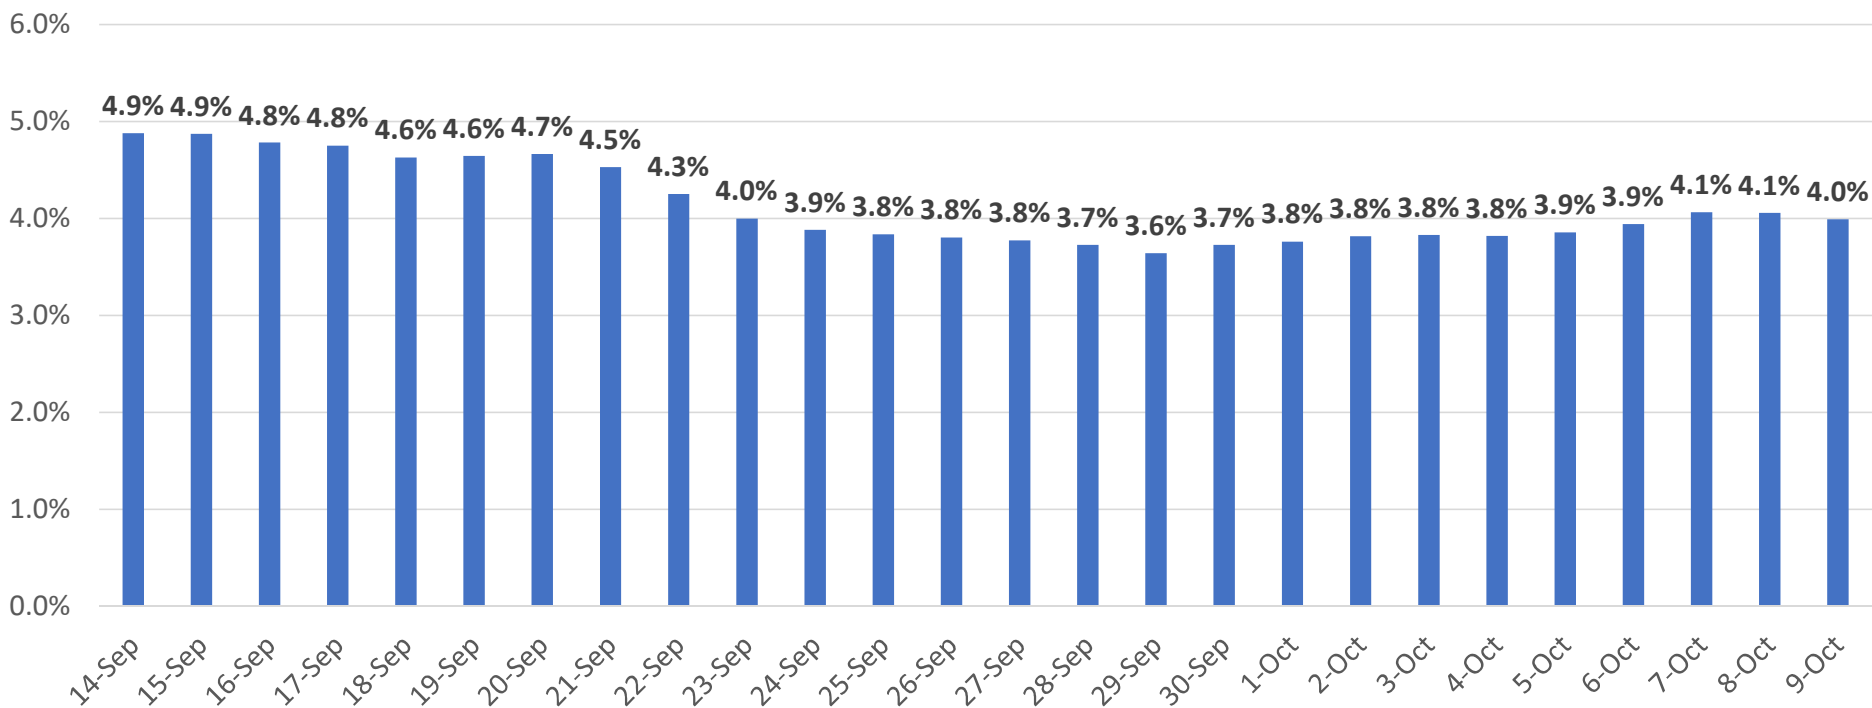

# COVID Cases\*, Prince George's County

\*Based on Lab Collection Date  
Data as of 10/13

# COVID Average Daily Case Rate\* (last 14 days)

Prince George's County  
Average New Cases per 100,000 population

\*Based on Lab Collection Date  
Data as of 10/13

# Percent of Positive COVID Tests\* (last 14 days)

Prince George's County  
Percent Positive Tests

\*Based on Lab Collection Date  
Data as of 10/13