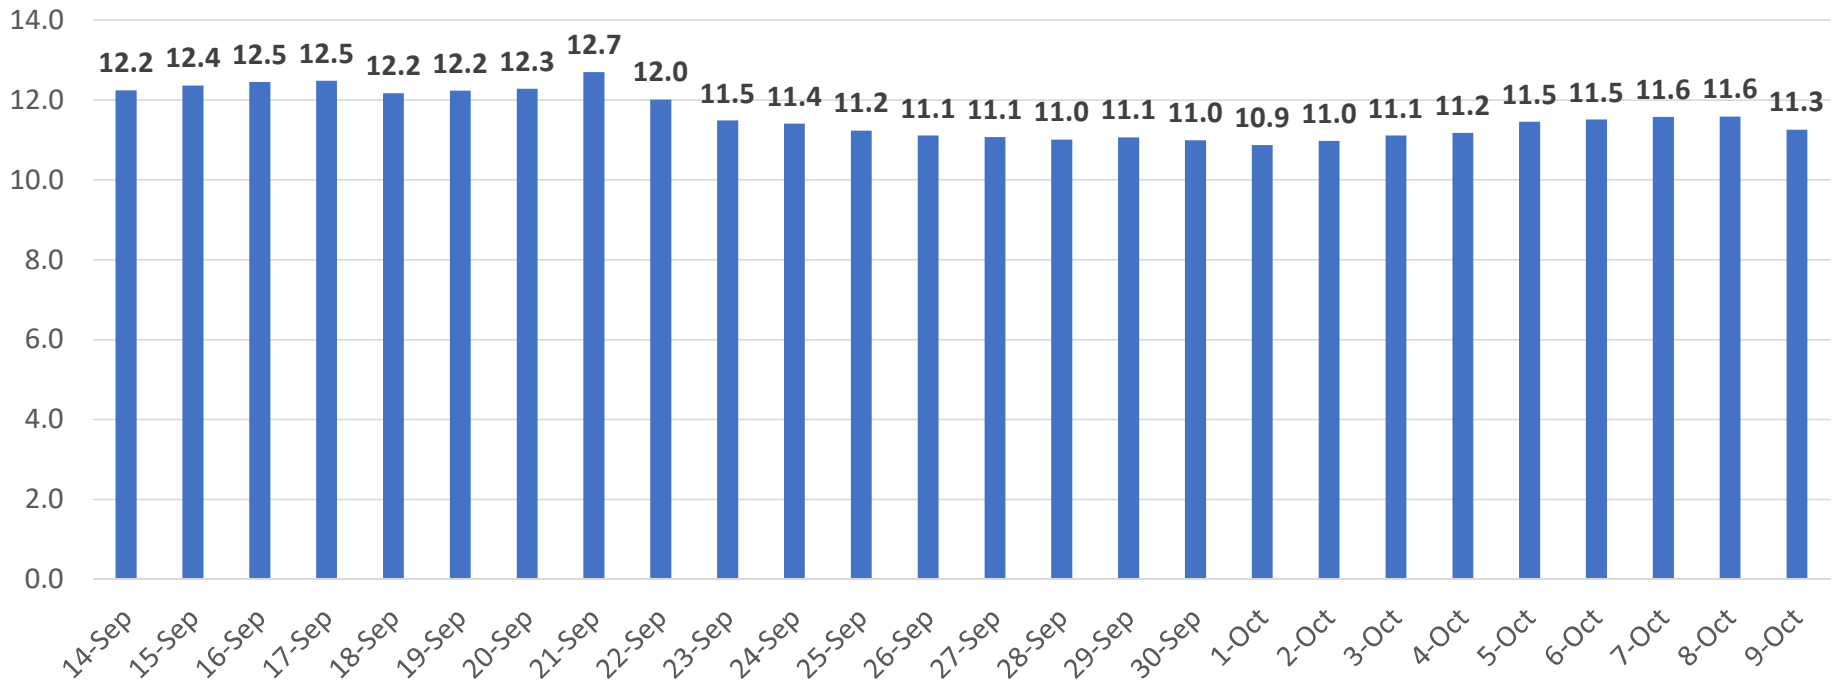

# COVID Cases\*, Prince George's County

\*Based on Lab Collection Date  
Data as of 10/13

# COVID Average Daily Case Rate\* (last 14 days)

Prince George's County  
Average New Cases per 100,000 population

\*Based on Lab Collection Date  
Data as of 10/13

# Percent of Positive COVID Tests\* (last 14 days)

Prince George's County  
Percent Positive Tests

\*Based on Lab Collection Date  
Data as of 10/13