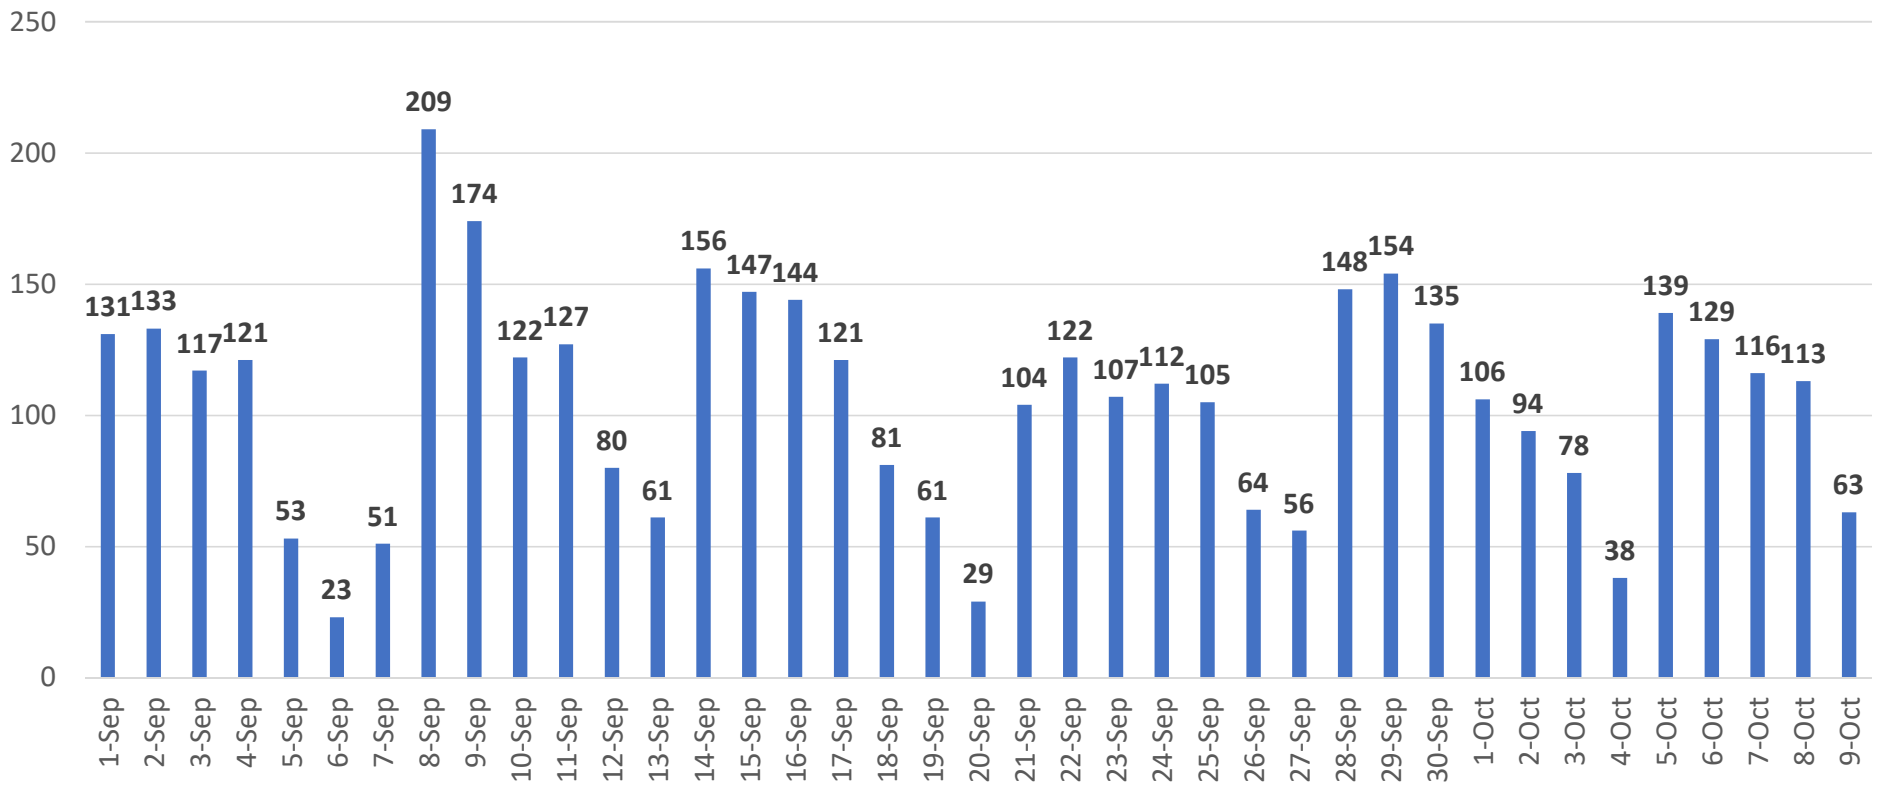

# COVID Cases\*, Prince George's County

\*Based on Lab Collection Date  
Data as of 10/13

# COVID Average Daily Case Rate\* (last 14 days)

Prince George's County  
Average New Cases per 100,000 population

\*Based on Lab Collection Date  
Data as of 10/13

# Percent of Positive COVID Tests\* (last 14 days)

Prince George's County  
Percent Positive Tests

\*Based on Lab Collection Date  
Data as of 10/13