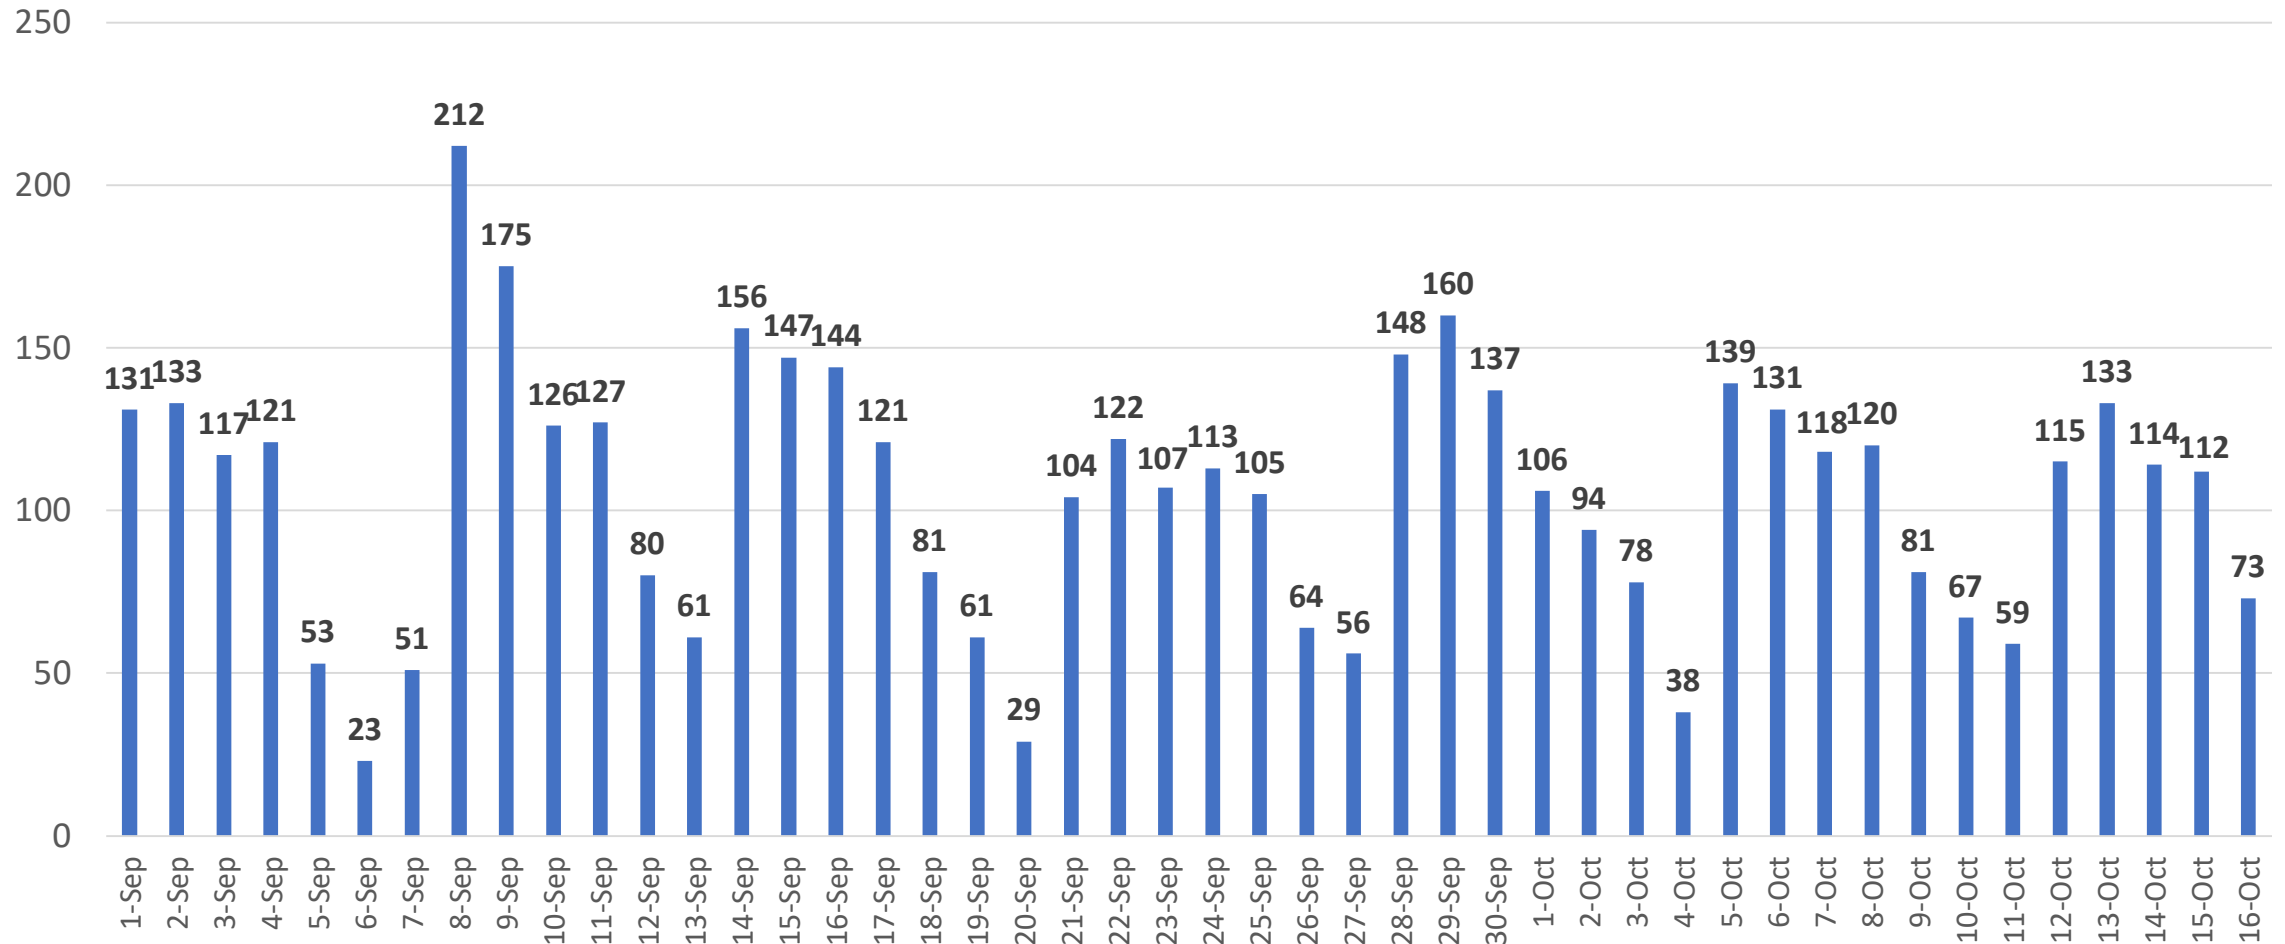

# COVID Cases\*, Prince George's County

\*Based on Lab Collection Date  
Data as of 10/20

# COVID Average Daily Case Rate\* (last 14 days)

Prince George's County  
Average New Cases per 100,000 population

\*Based on Lab Collection Date  
Data as of 10/20

# Percent of Positive COVID Tests\* (last 14 days)

## Prince George's County Percent Positive Tests

\*Based on Lab Collection Date

Data as of 10/20