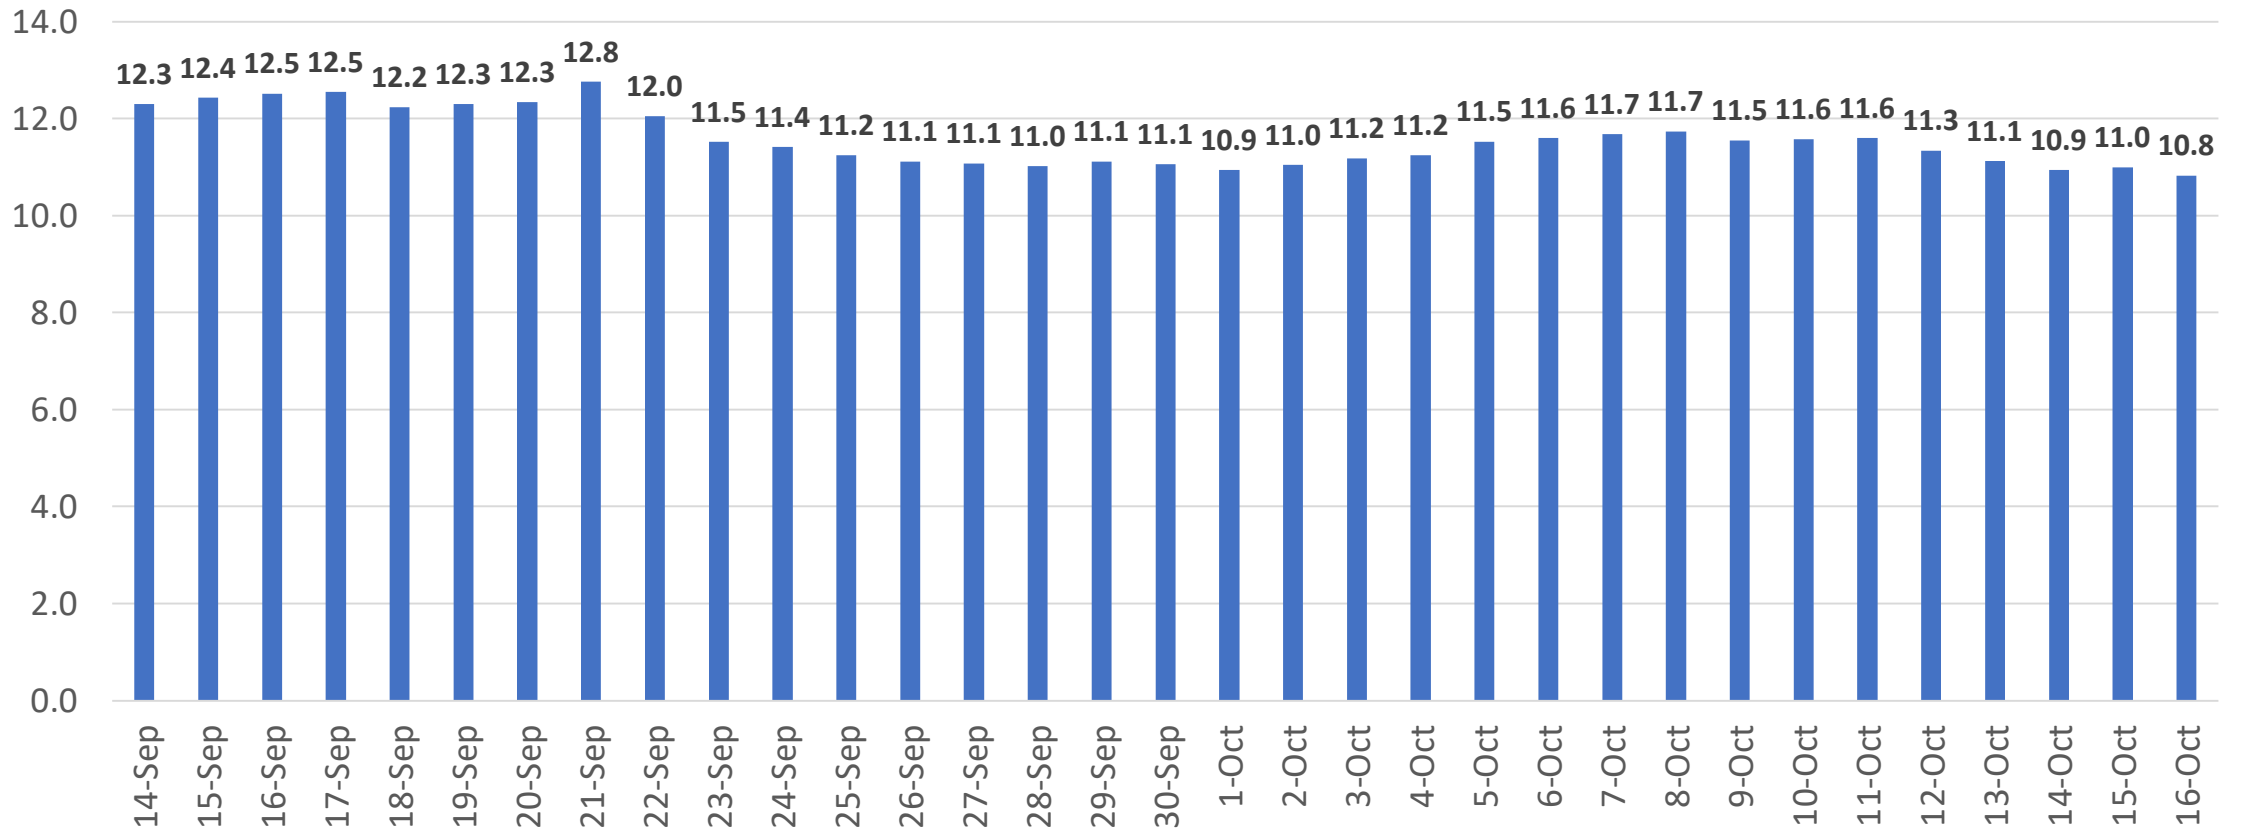

# COVID Cases\*, Prince George's County

\*Based on Lab Collection Date  
Data as of 10/20

# COVID Average Daily Case Rate\* (last 14 days)

Prince George's County  
Average New Cases per 100,000 population

\*Based on Lab Collection Date  
Data as of 10/20

# Percent of Positive COVID Tests\* (last 14 days)

## Prince George's County Percent Positive Tests

\*Based on Lab Collection Date

Data as of 10/20