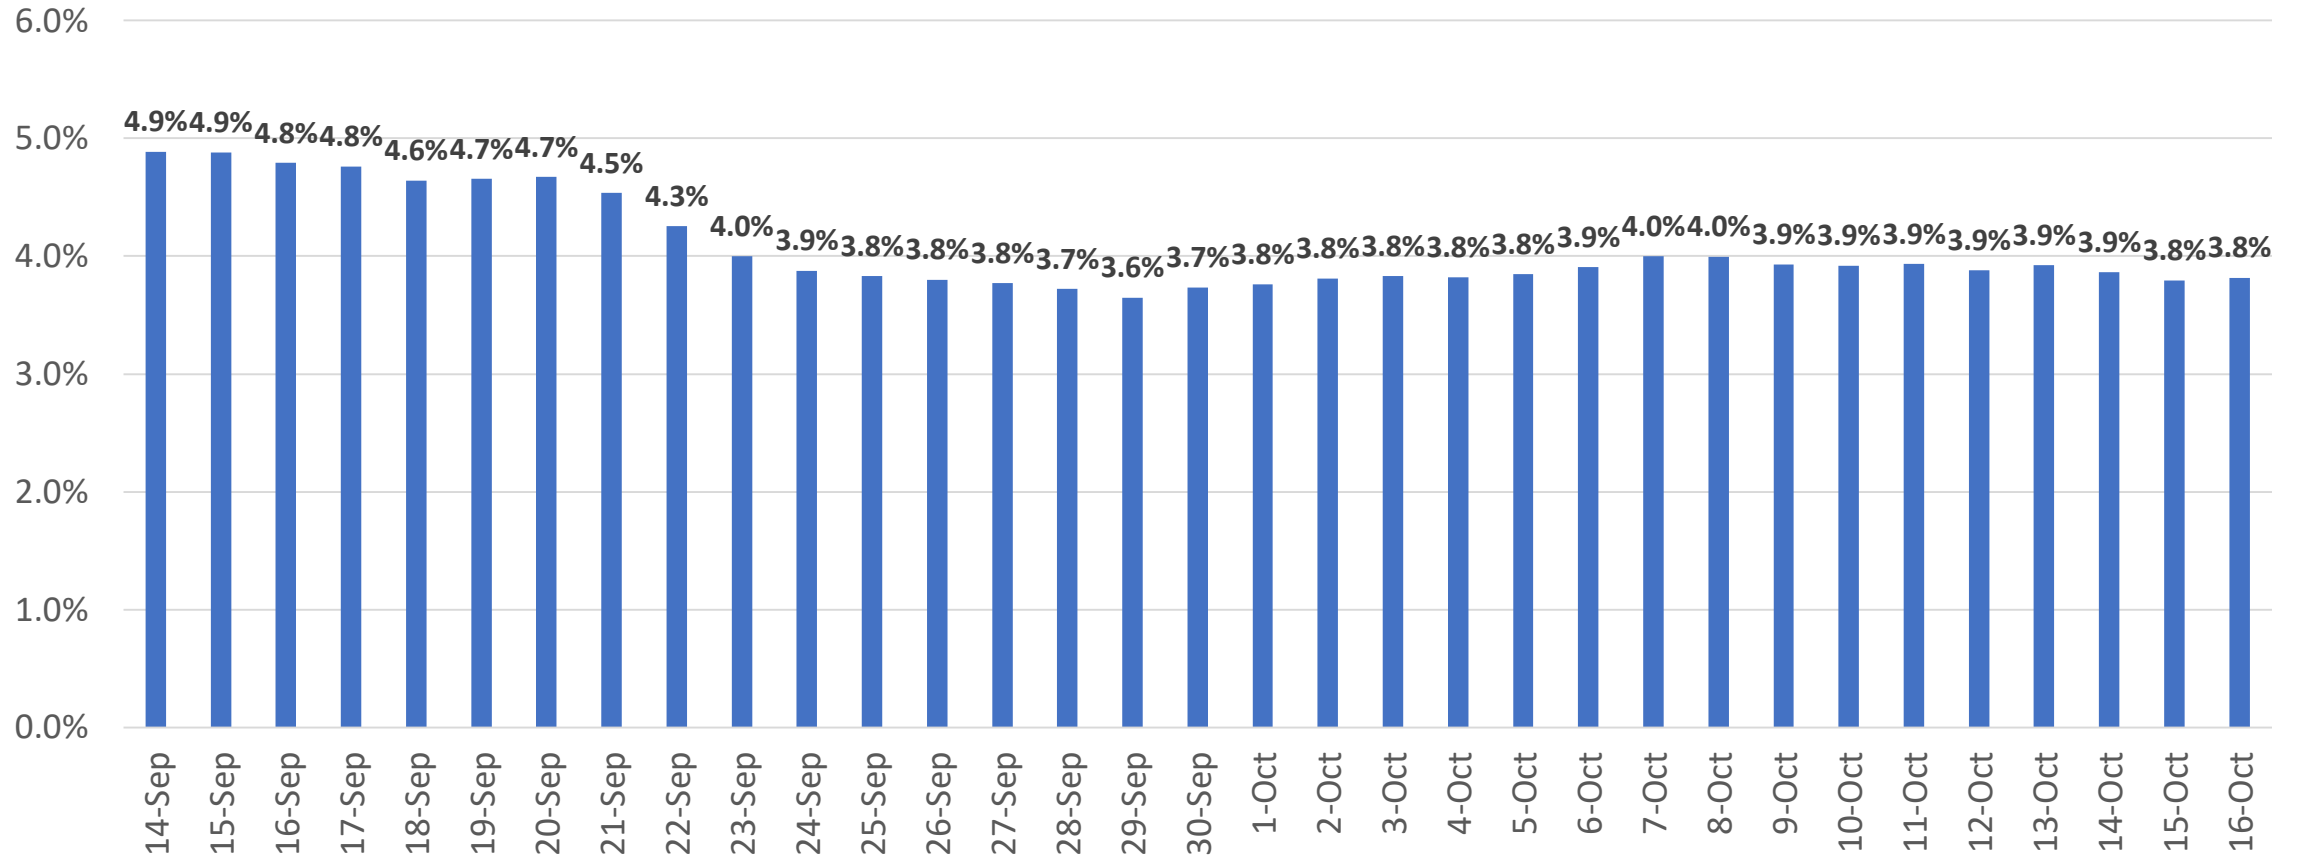

Percent of Positive COVID Tests* (last 14 days)

Prince George's County Percent Positive Tests

*Based on Lab Collection Date

Data as of 10/20