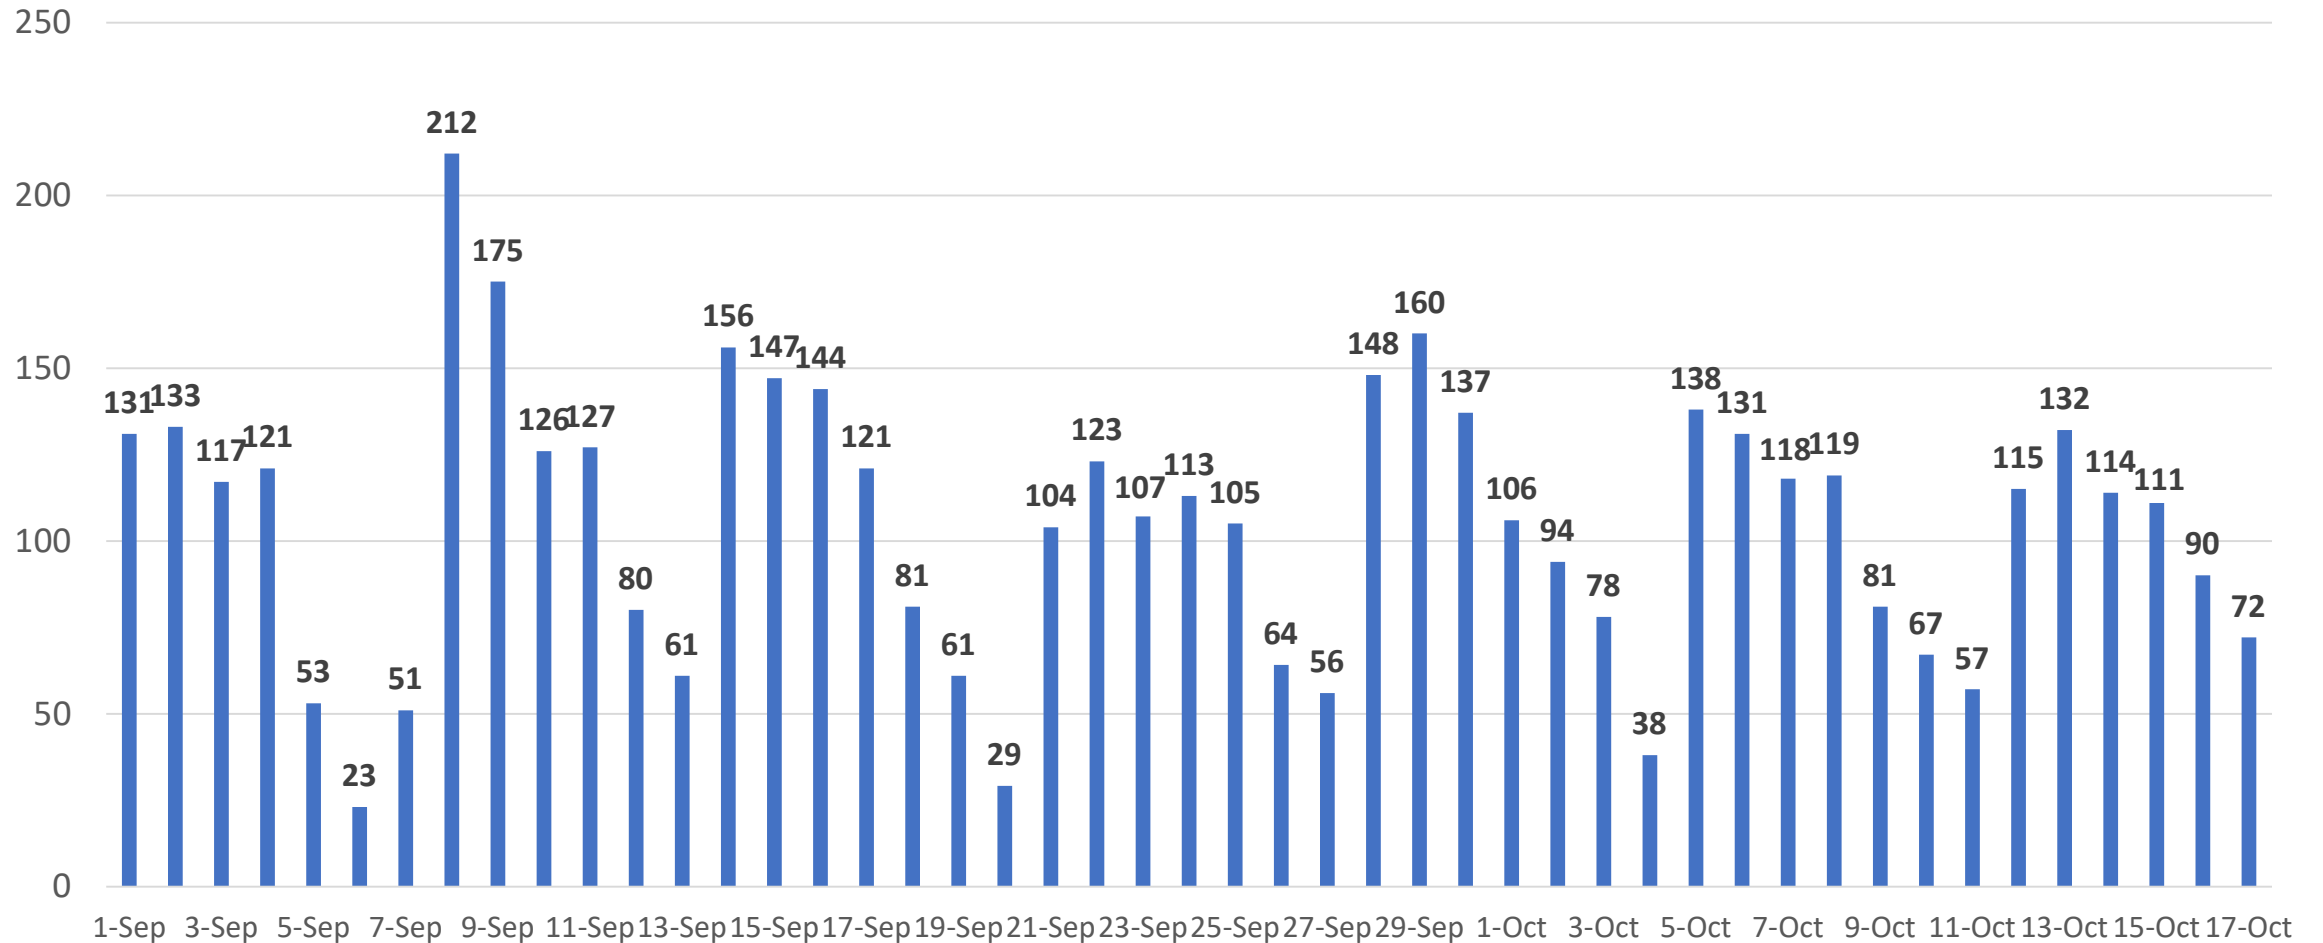

# COVID Cases\*, Prince George's County

\*Based on Lab Collection Date  
Data as of 10/21

# COVID Average Daily Case Rate\* (last 14 days)

Prince George's County  
Average New Cases per 100,000 population

\*Based on Lab Collection Date  
Data as of 10/21

# Percent of Positive COVID Tests\* (last 14 days)