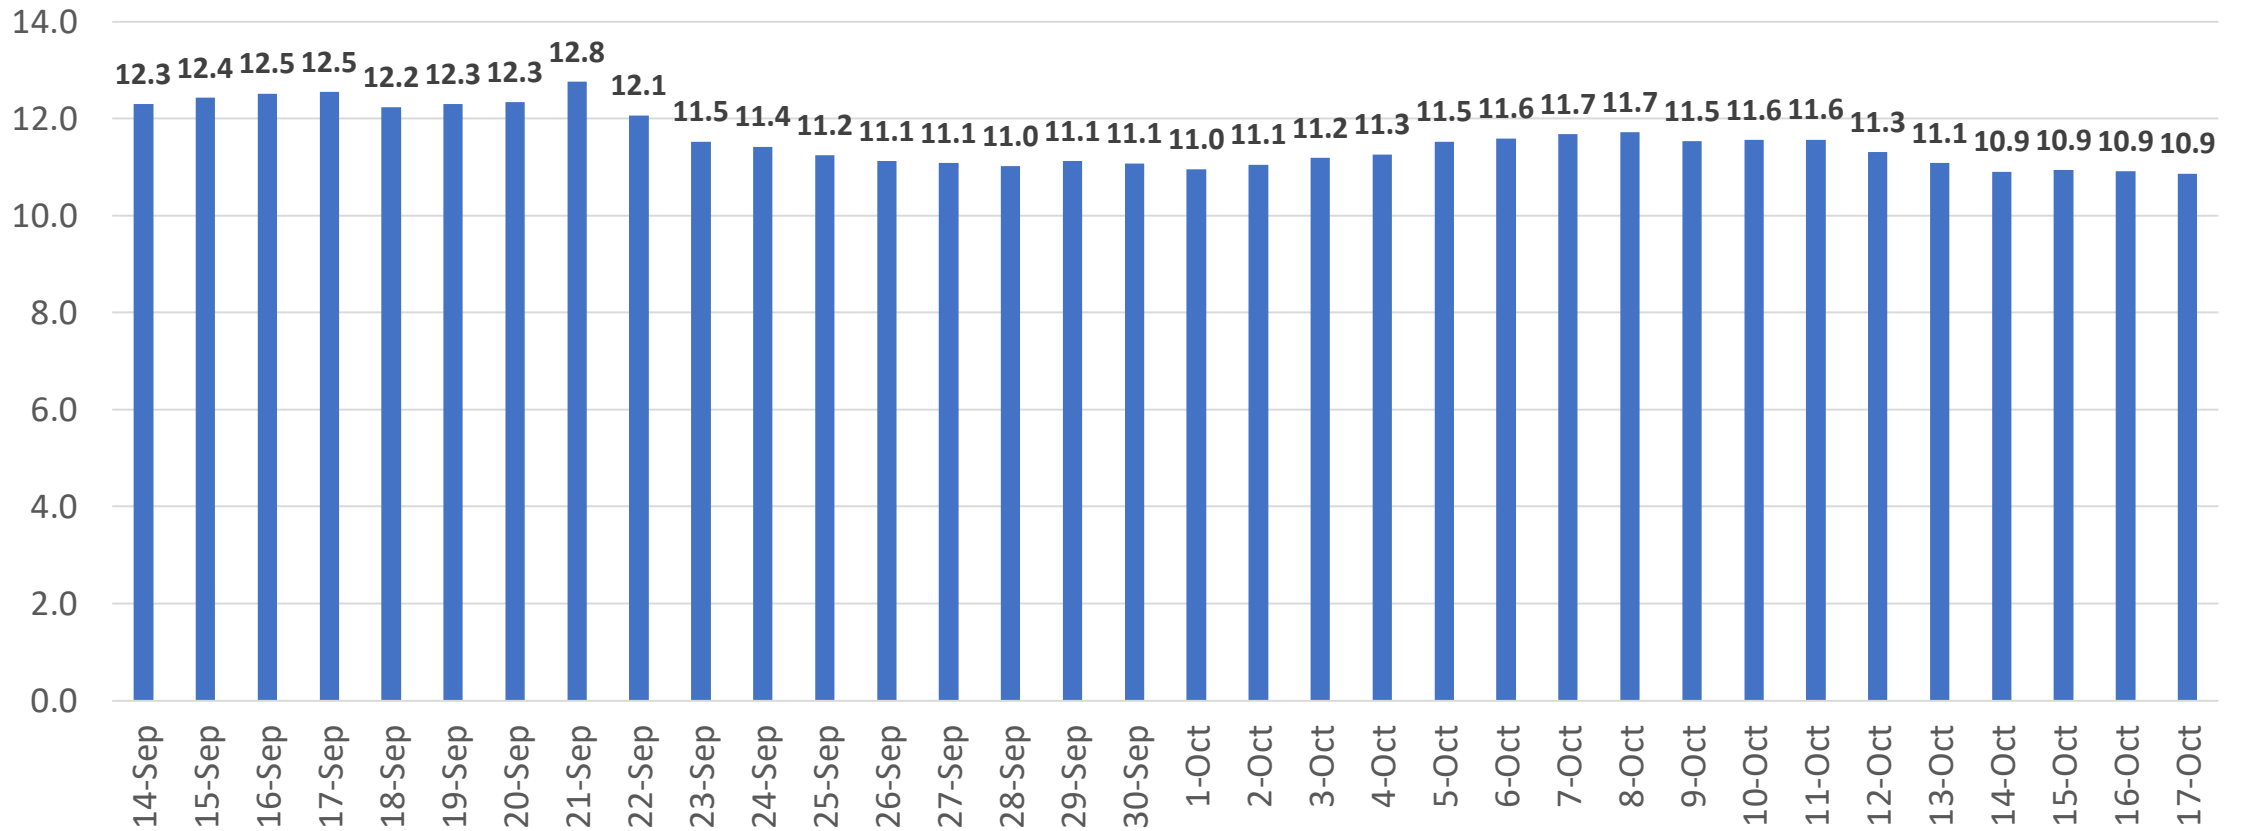

# COVID Cases\*, Prince George's County

\*Based on Lab Collection Date  
Data as of 10/21

# COVID Average Daily Case Rate\* (last 14 days)

Prince George's County  
Average New Cases per 100,000 population

\*Based on Lab Collection Date  
Data as of 10/21

# Percent of Positive COVID Tests\* (last 14 days)

## Prince George's County Percent Positive Tests

\*Based on Lab Collection Date

Data as of 10/20