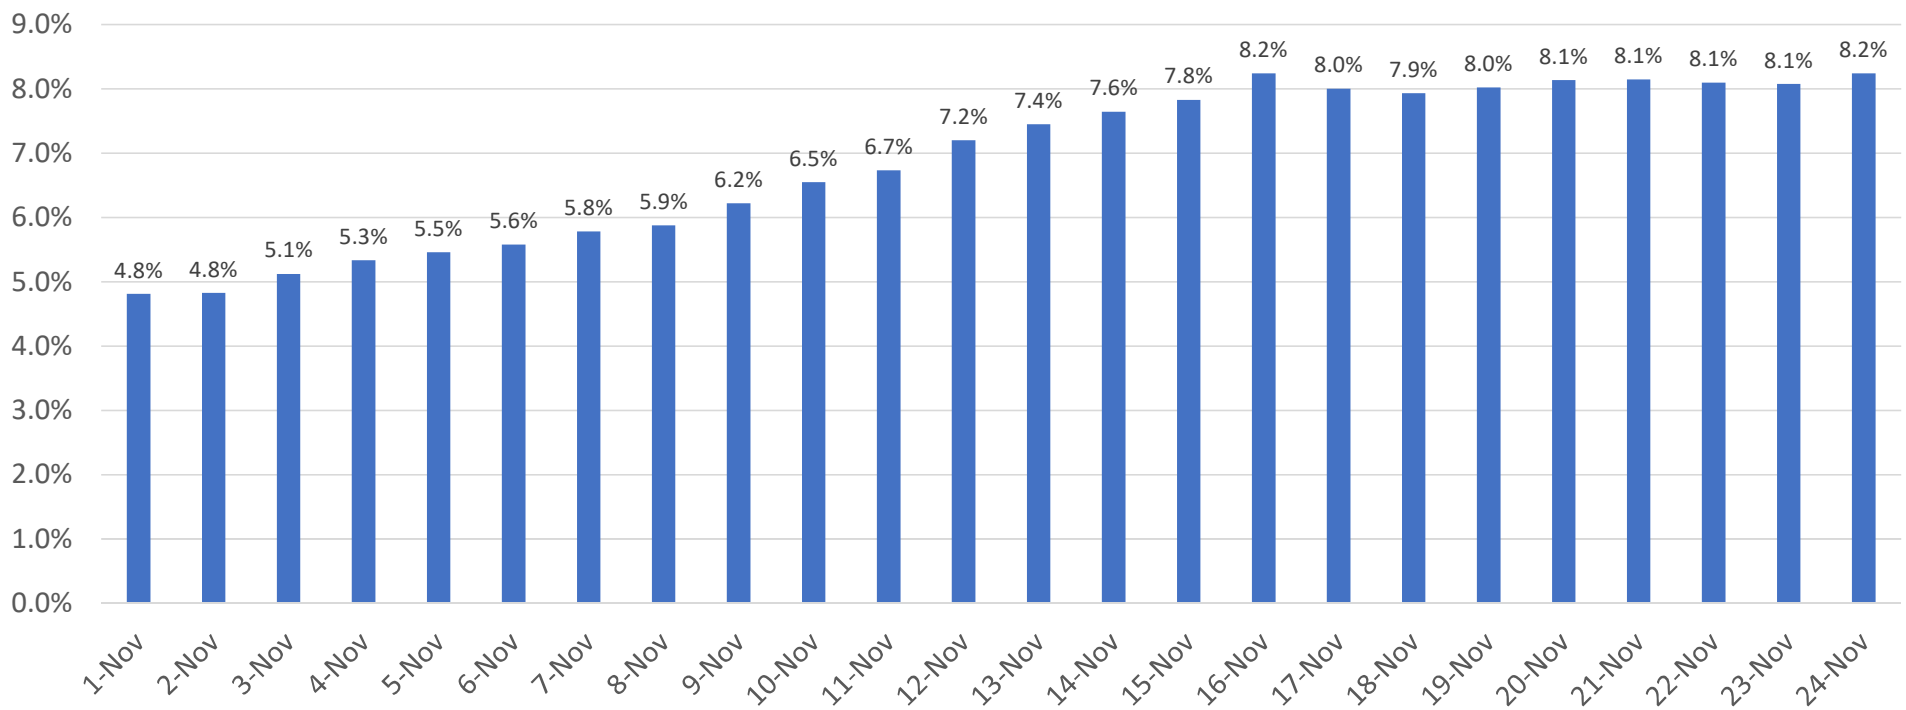

Percent of Positive COVID Tests* (last 14 days)

Prince George's County Percent Positive Tests

*Based on Lab Collection Date
Data as of 11/29