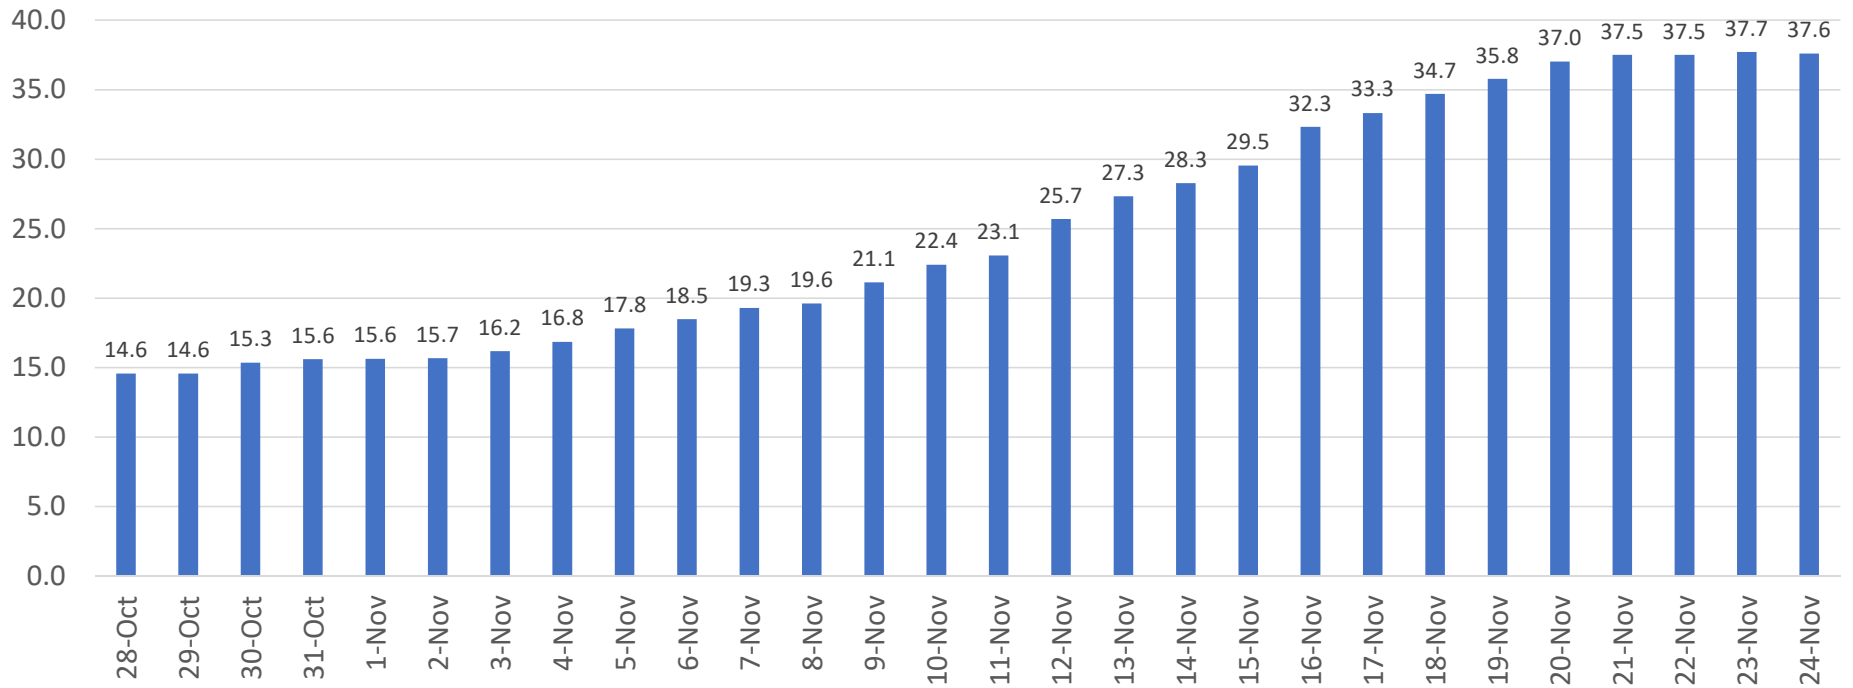

# COVID Cases\* Prince George's County

\*Based on Lab Collection Date  
Data as of 11/29

# COVID Average Daily Case Rate\* (last 14 days)

Prince George's County  
Average New Cases per 100,000 population

\*Based on Lab Collection Date  
Data as of 11/29

# Percent of Positive COVID Tests\* (last 14 days)