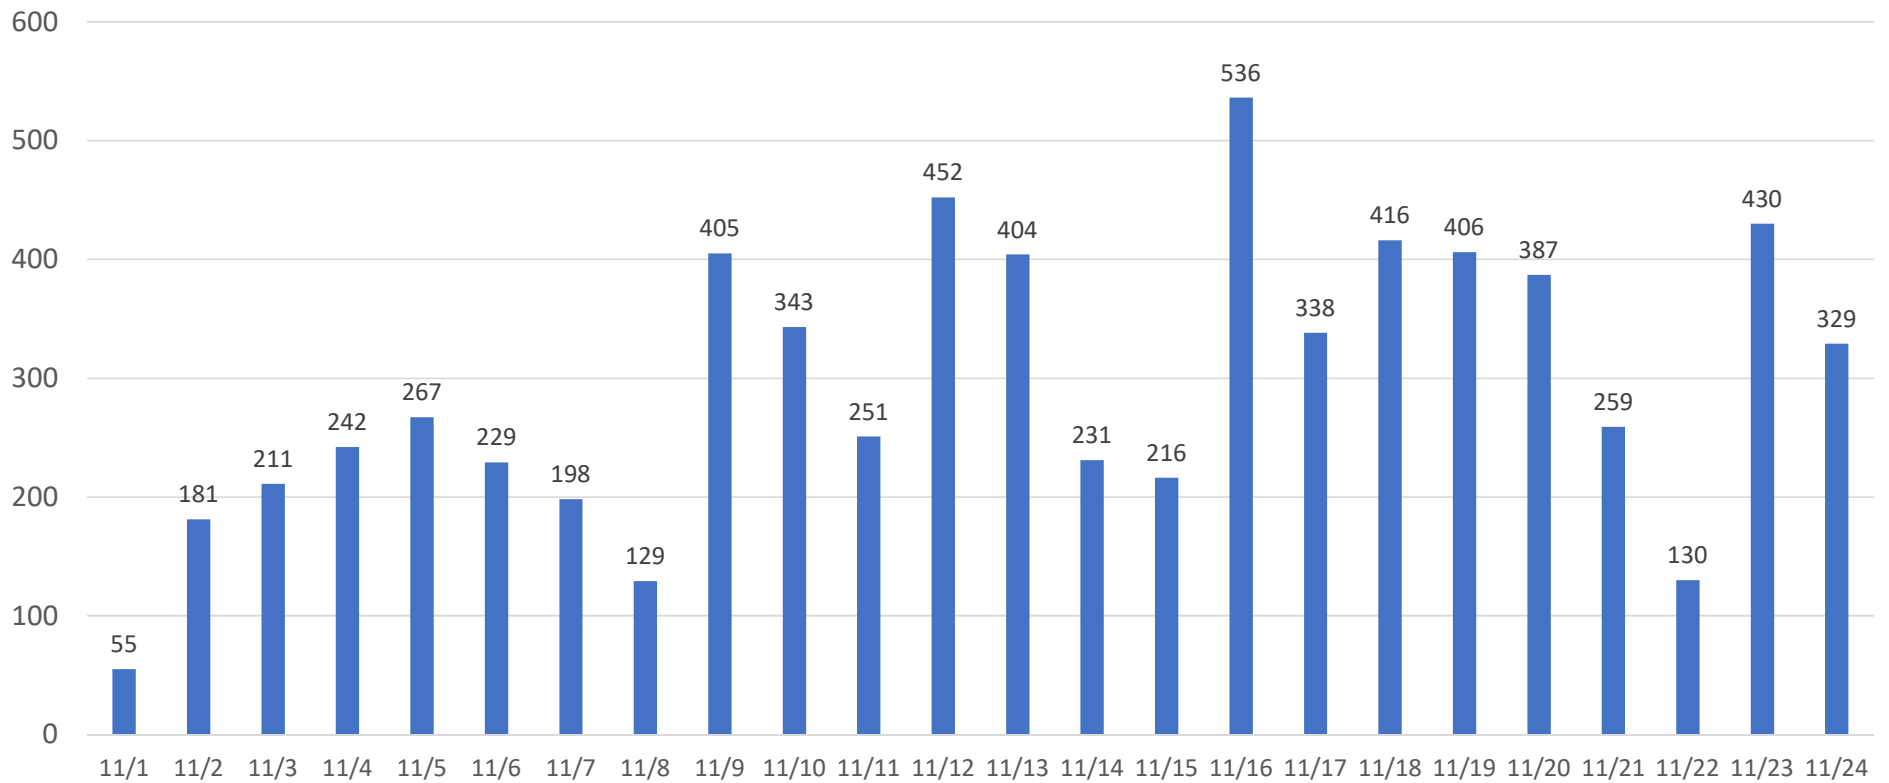

# COVID Cases\* Prince George's County

\*Based on Lab Collection Date  
Data as of 11/29

# COVID Average Daily Case Rate\* (last 14 days)

Prince George's County  
Average New Cases per 100,000 population

\*Based on Lab Collection Date  
Data as of 11/29

# Percent of Positive COVID Tests\* (last 14 days)

## Prince George's County Percent Positive Tests

\*Based on Lab Collection Date  
Data as of 11/29