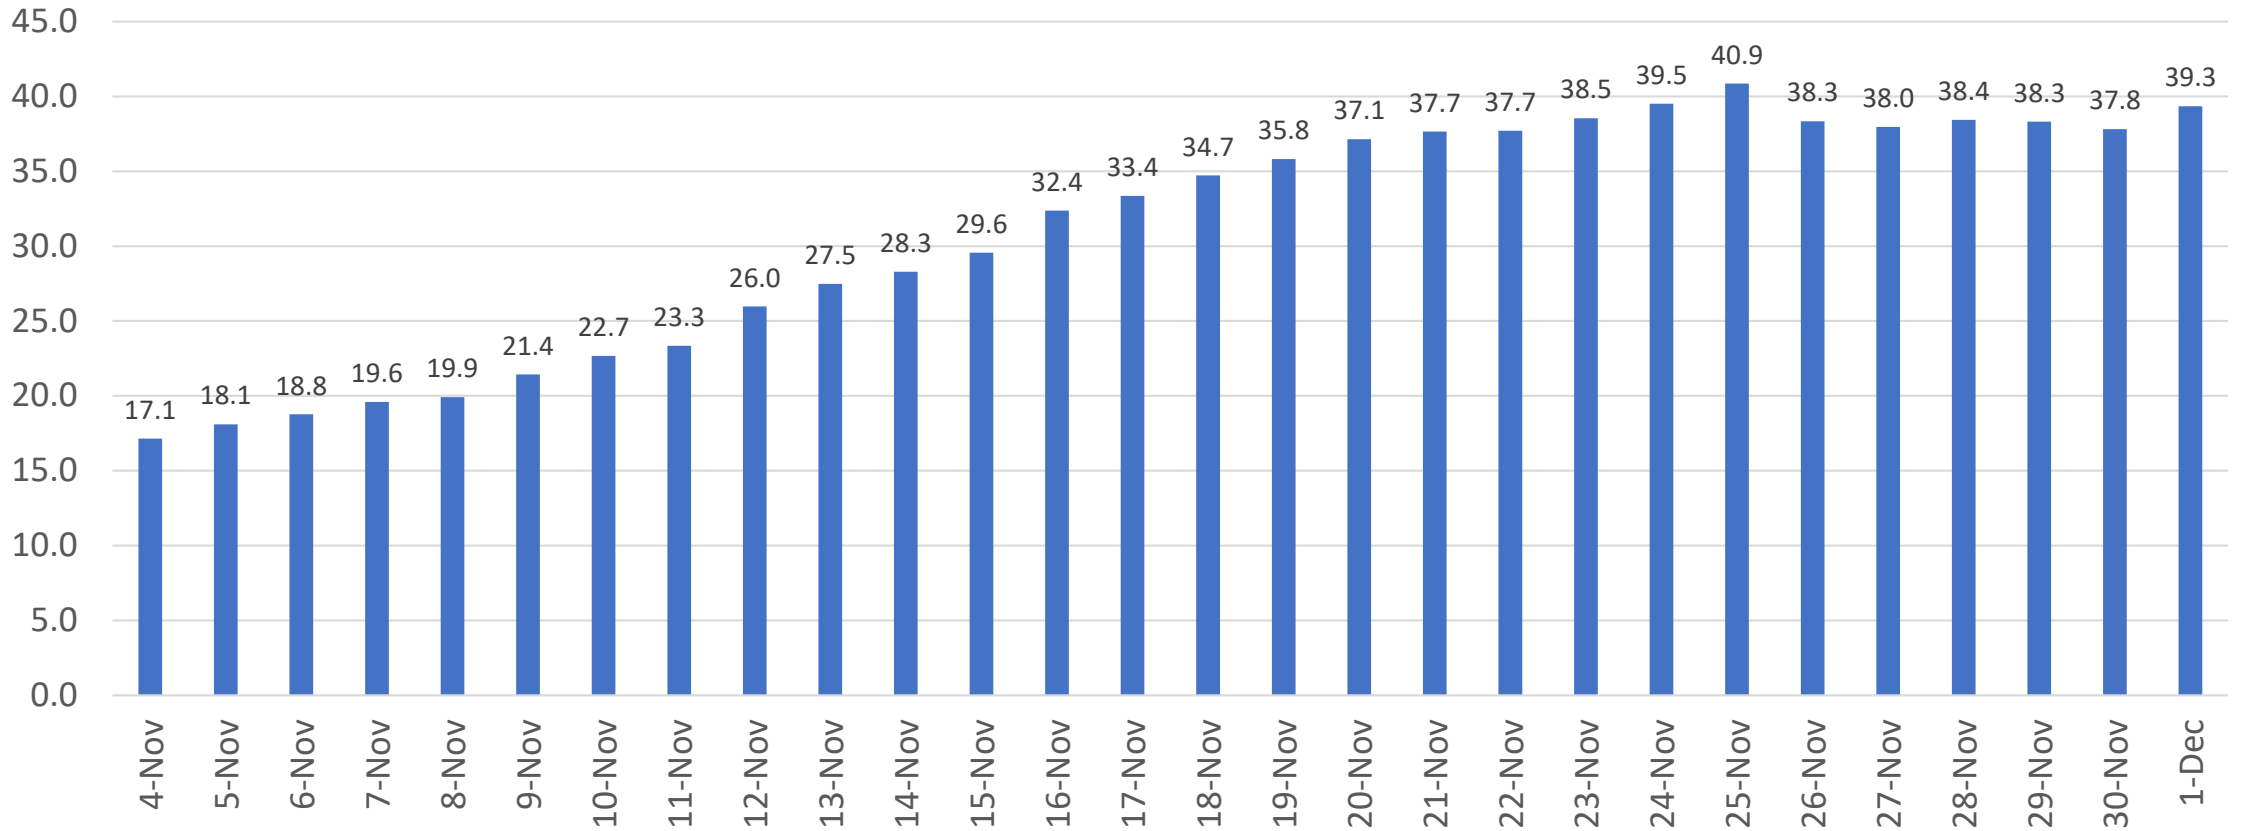

# COVID Cases\* Prince George's County

\*Based on Lab Collection Date  
Data as of 12/6

# COVID Average Daily Case Rate\* (last 14 days)

## Prince George's County Average New Cases per 100,000 population

\*Based on Lab Collection Date  
Data as of 12/6

# Percent of Positive COVID Tests\* (last 14 days)