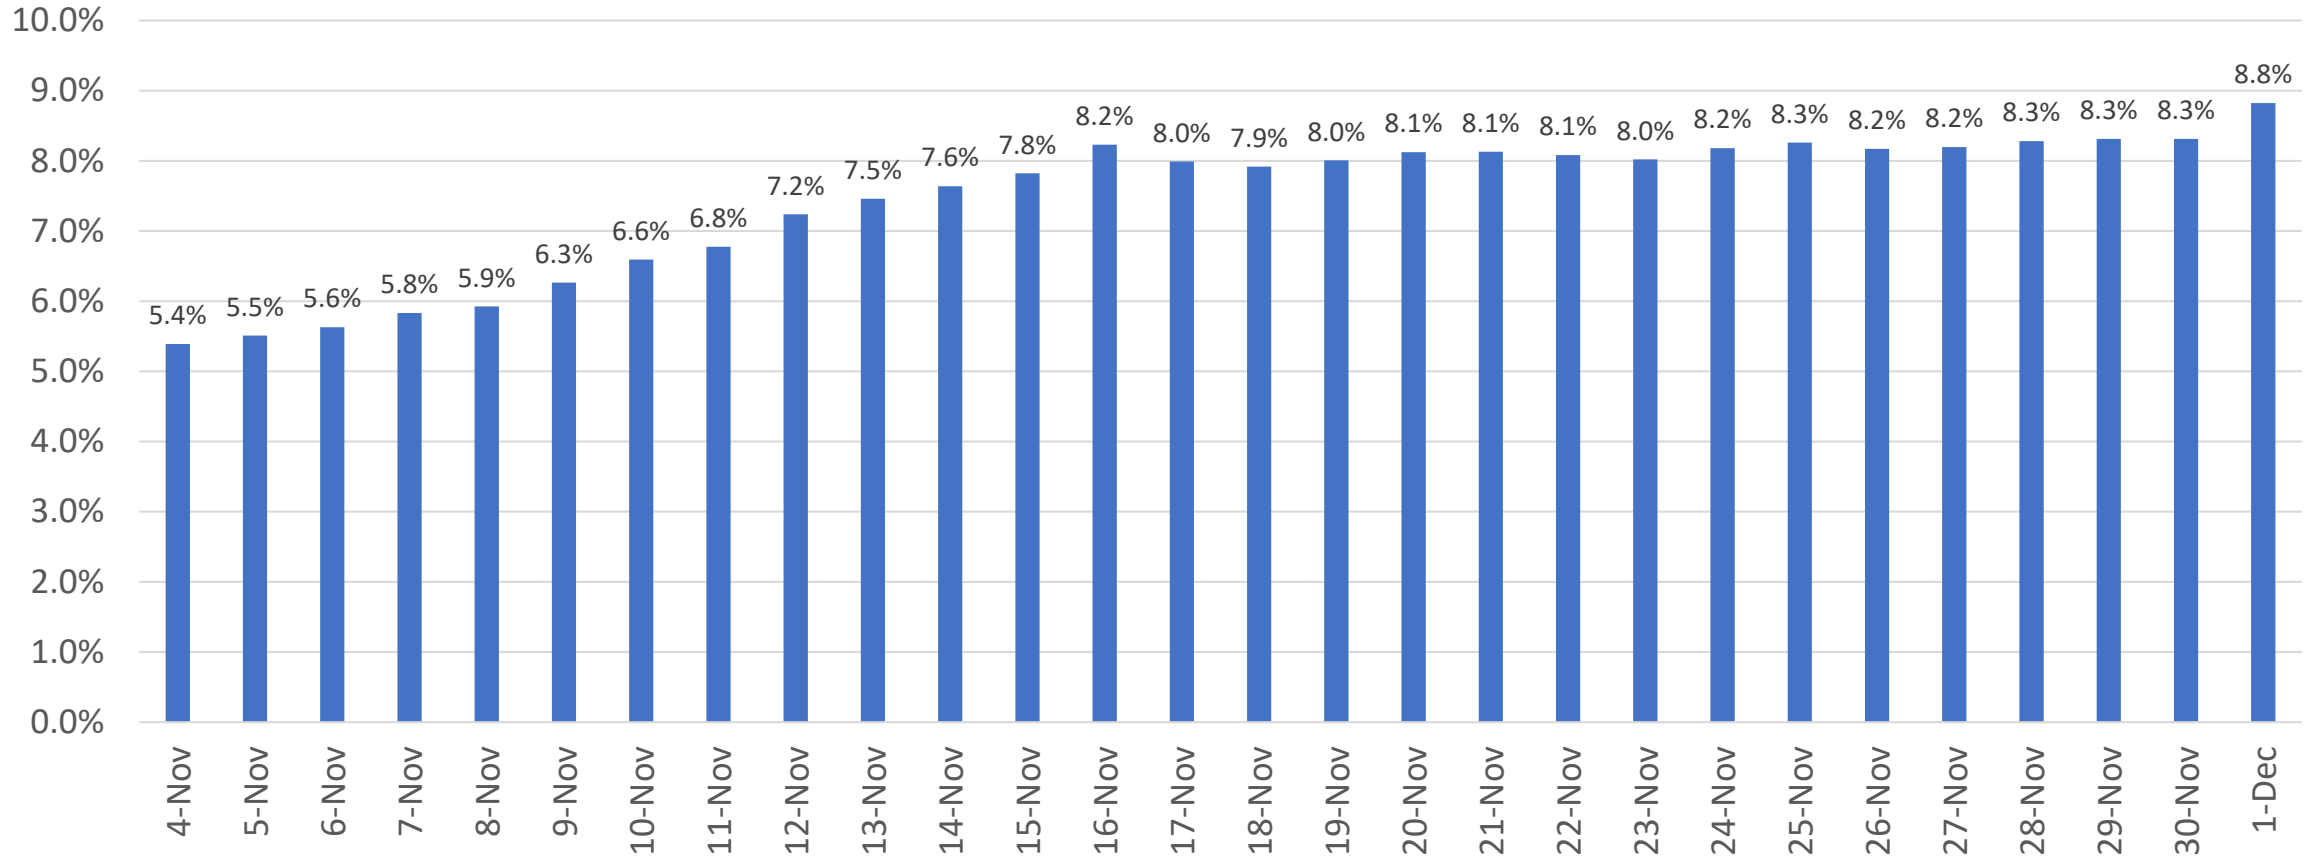

Percent of Positive COVID Tests* (last 14 days)

Prince George's County Percent Positive Tests

*Based on Lab Collection Date

Data as of 12/6