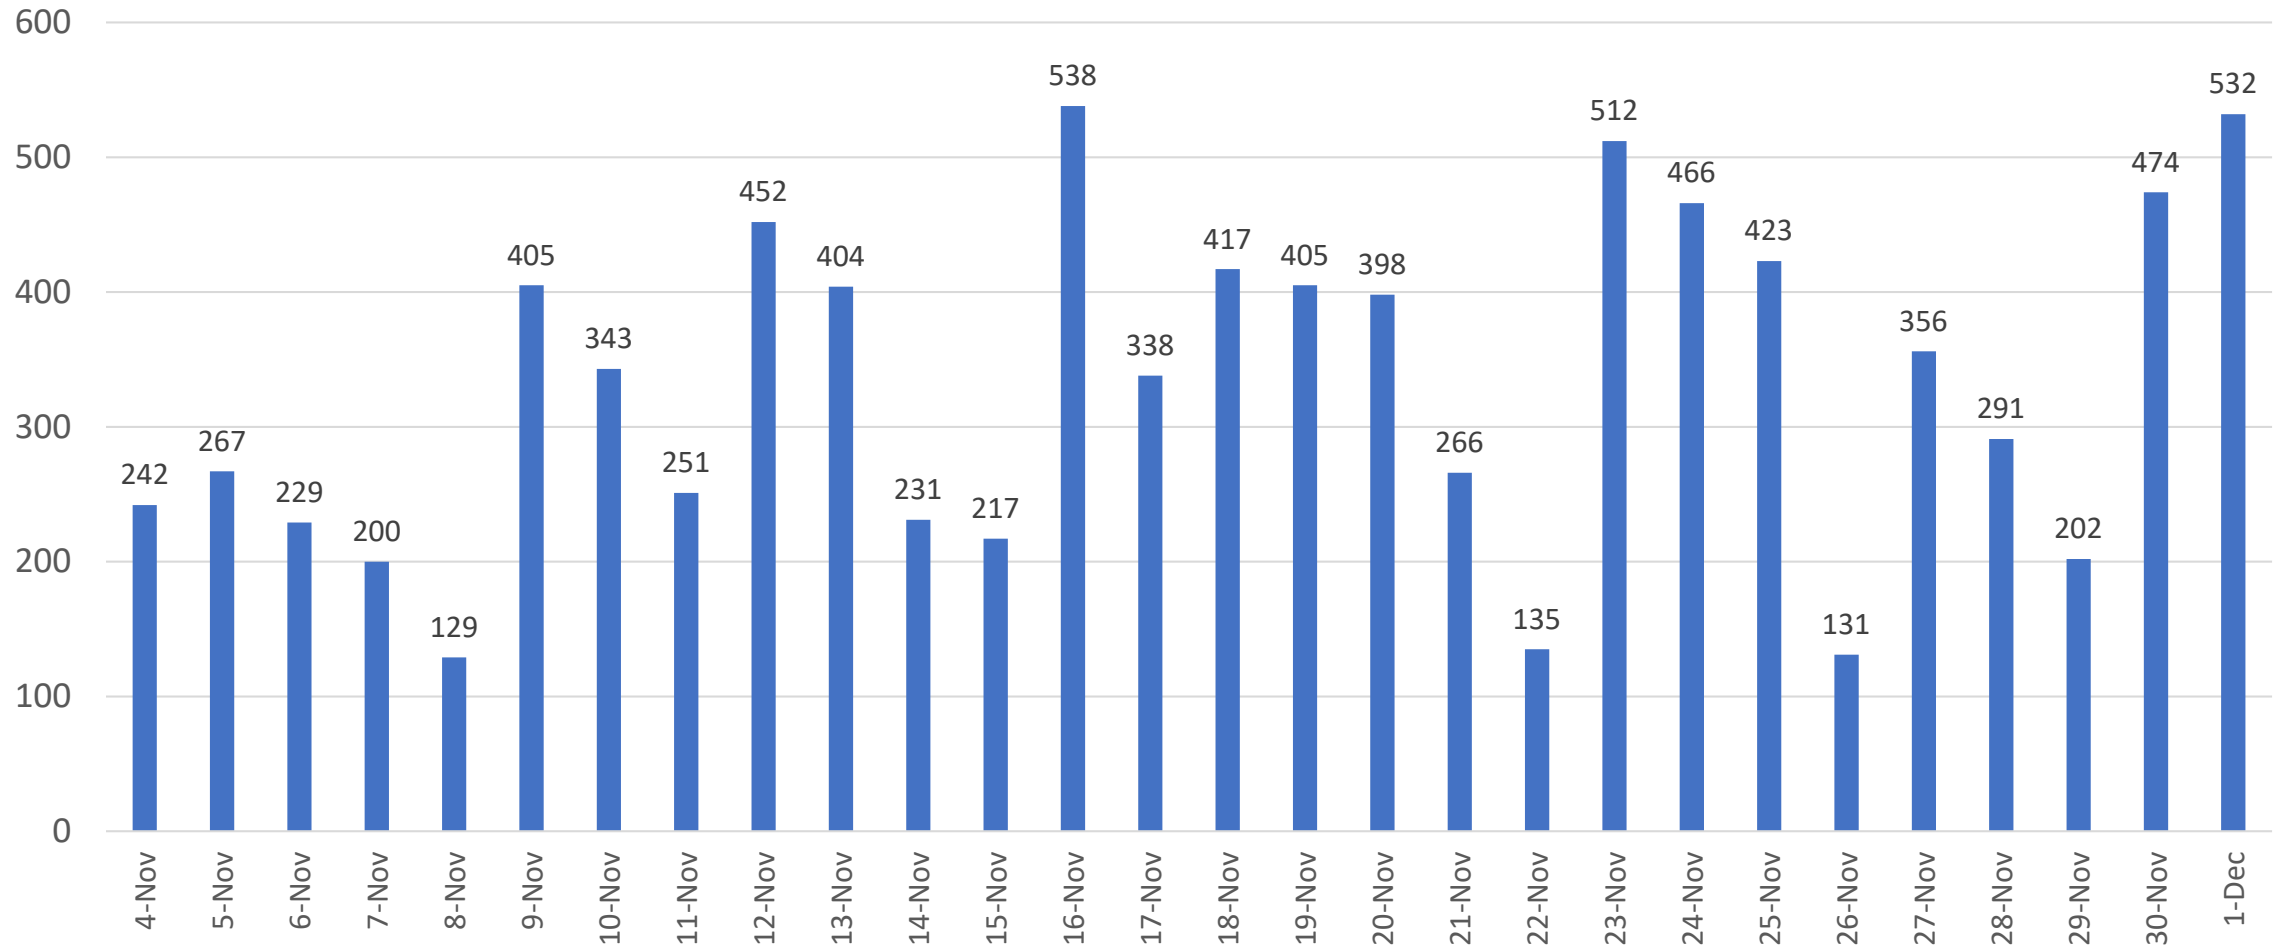

# COVID Cases\* Prince George's County

\*Based on Lab Collection Date  
Data as of 12/6

# COVID Average Daily Case Rate\* (last 14 days)

## Prince George's County Average New Cases per 100,000 population

\*Based on Lab Collection Date  
Data as of 12/6

# Percent of Positive COVID Tests\* (last 14 days)