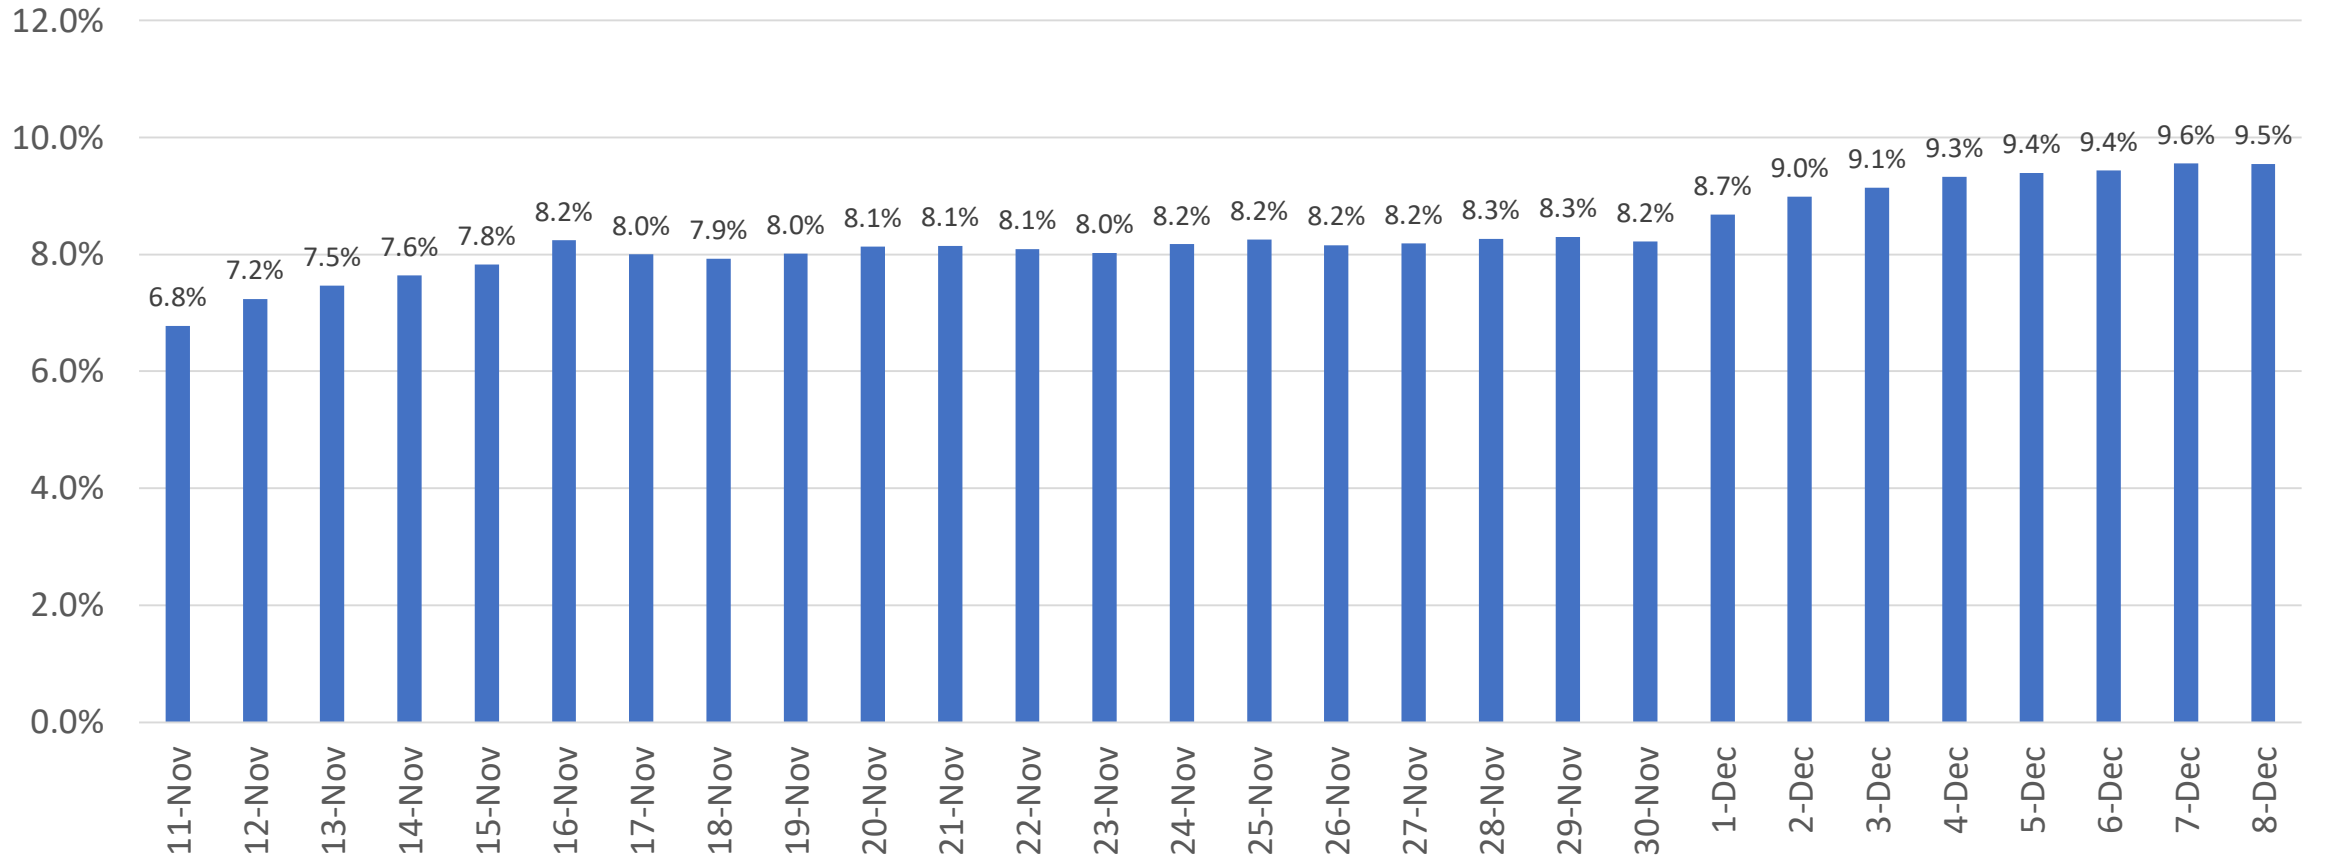

Percent of Positive COVID Tests* (last 14 days)

Prince George's County Percent Positive Tests

*Based on Lab Collection Date

Data as of 12/13