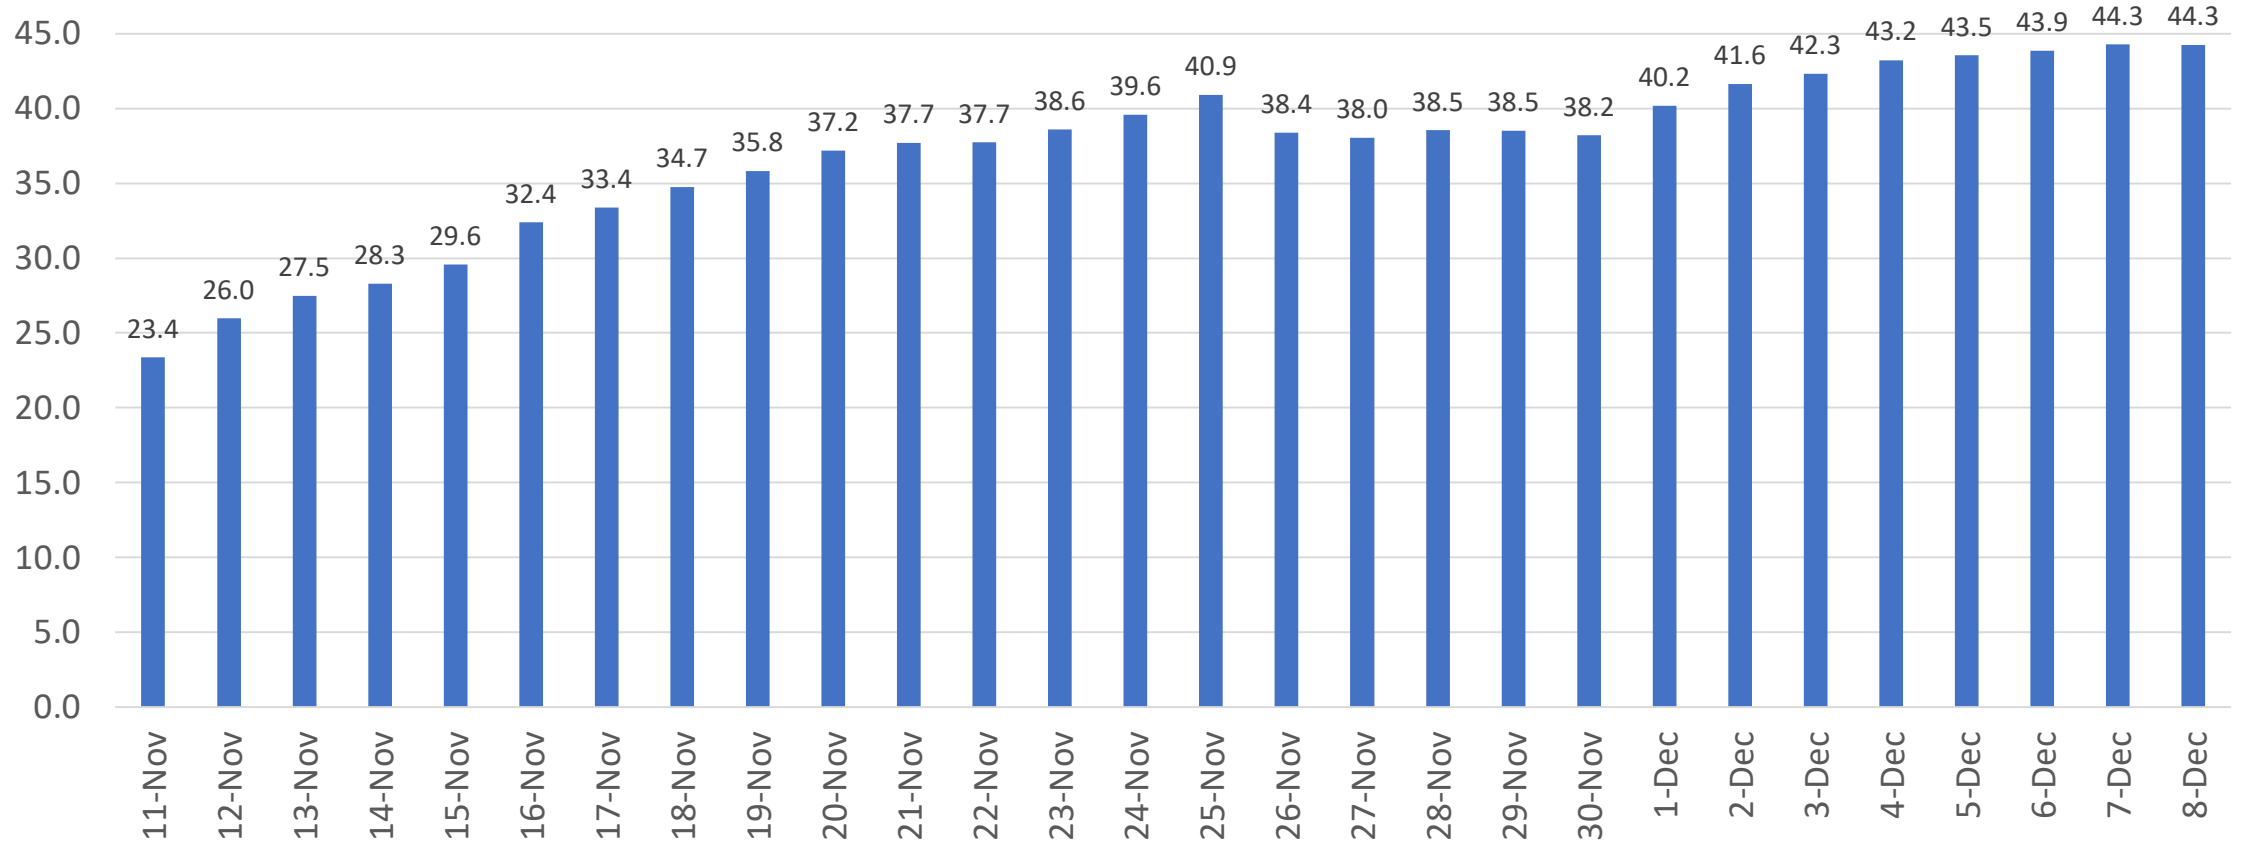

# COVID Cases\* Prince George's County

\*Based on Lab Collection Date  
Data as of 12/13

# COVID Average Daily Case Rate\* (last 14 days)

## Prince George's County Average New Cases per 100,000 population

\*Based on Lab Collection Date  
Data as of 12/13

# Percent of Positive COVID Tests\* (last 14 days)