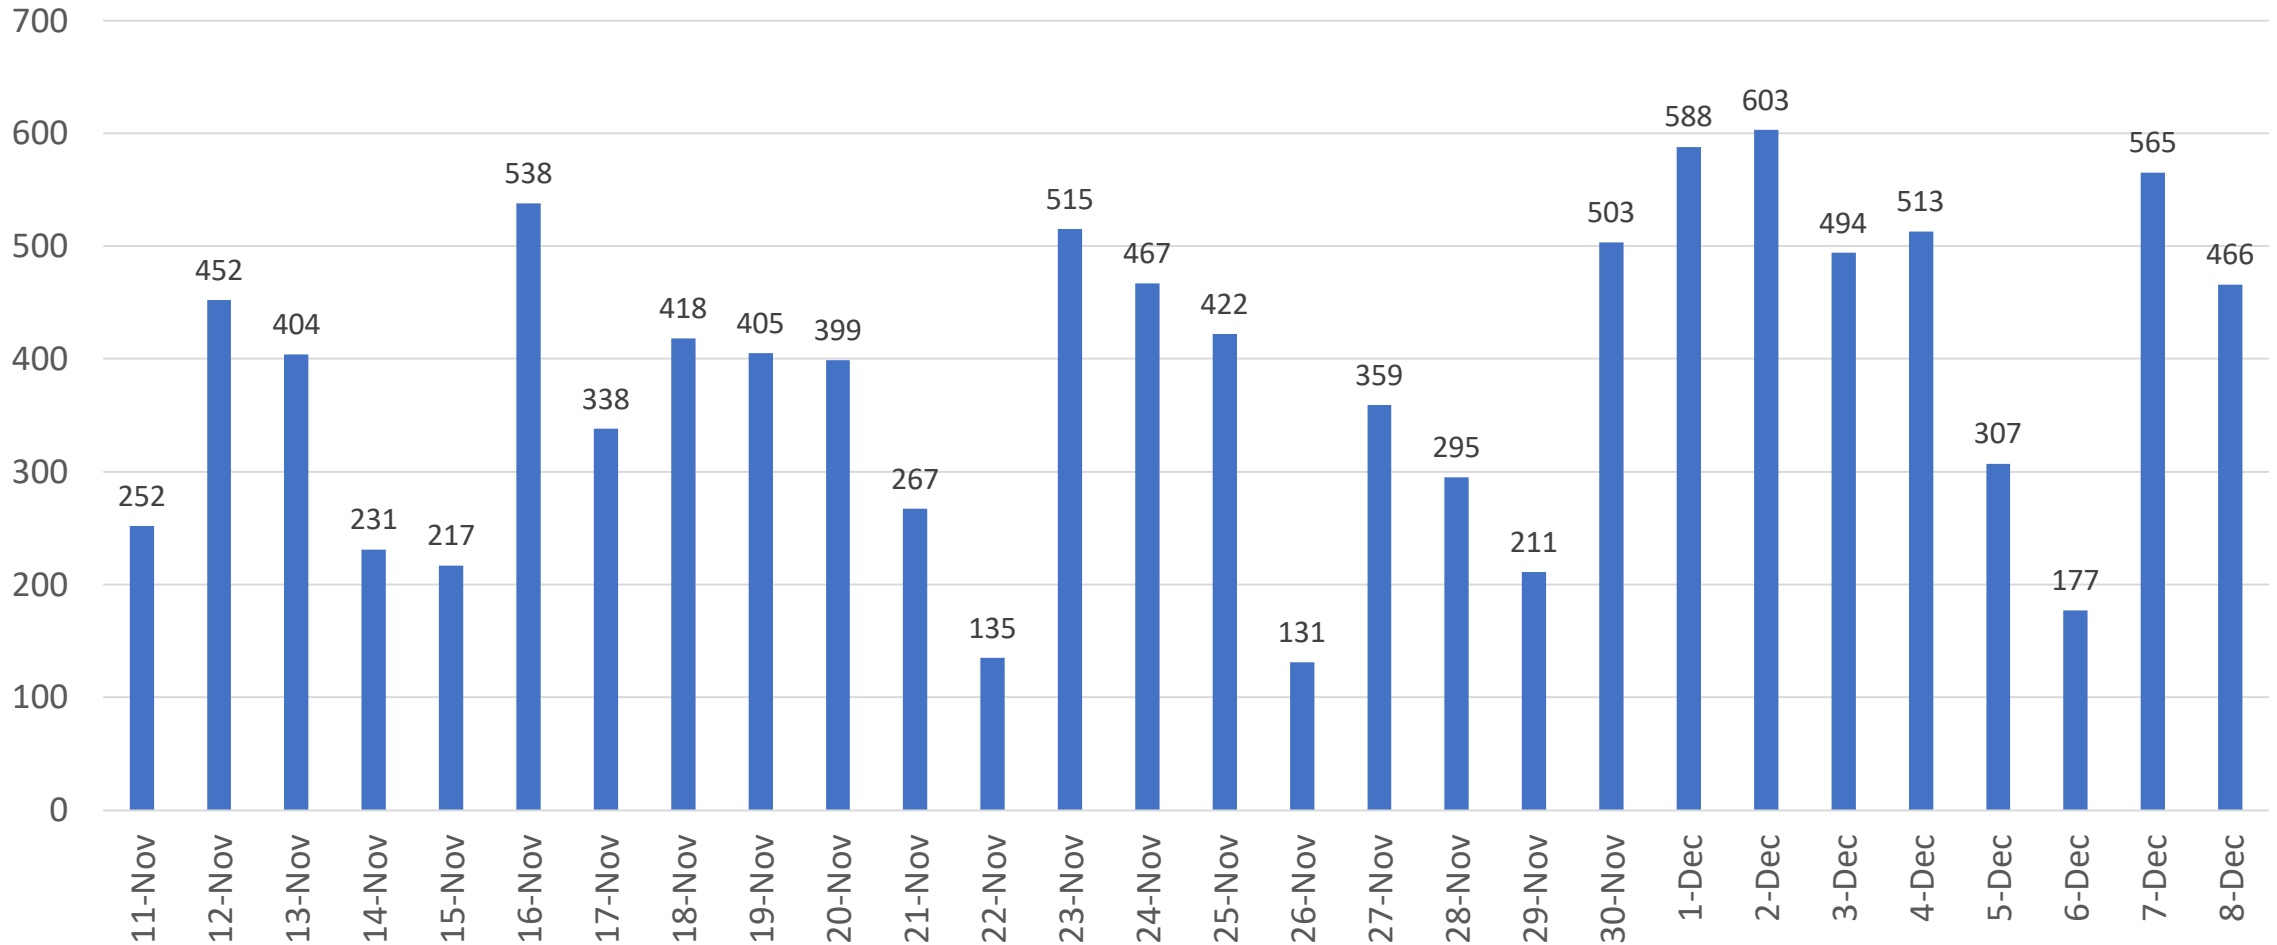

# COVID Cases\* Prince George's County

\*Based on Lab Collection Date  
Data as of 12/13

# COVID Average Daily Case Rate\* (last 14 days)

## Prince George's County Average New Cases per 100,000 population

\*Based on Lab Collection Date  
Data as of 12/13

# Percent of Positive COVID Tests\* (last 14 days)