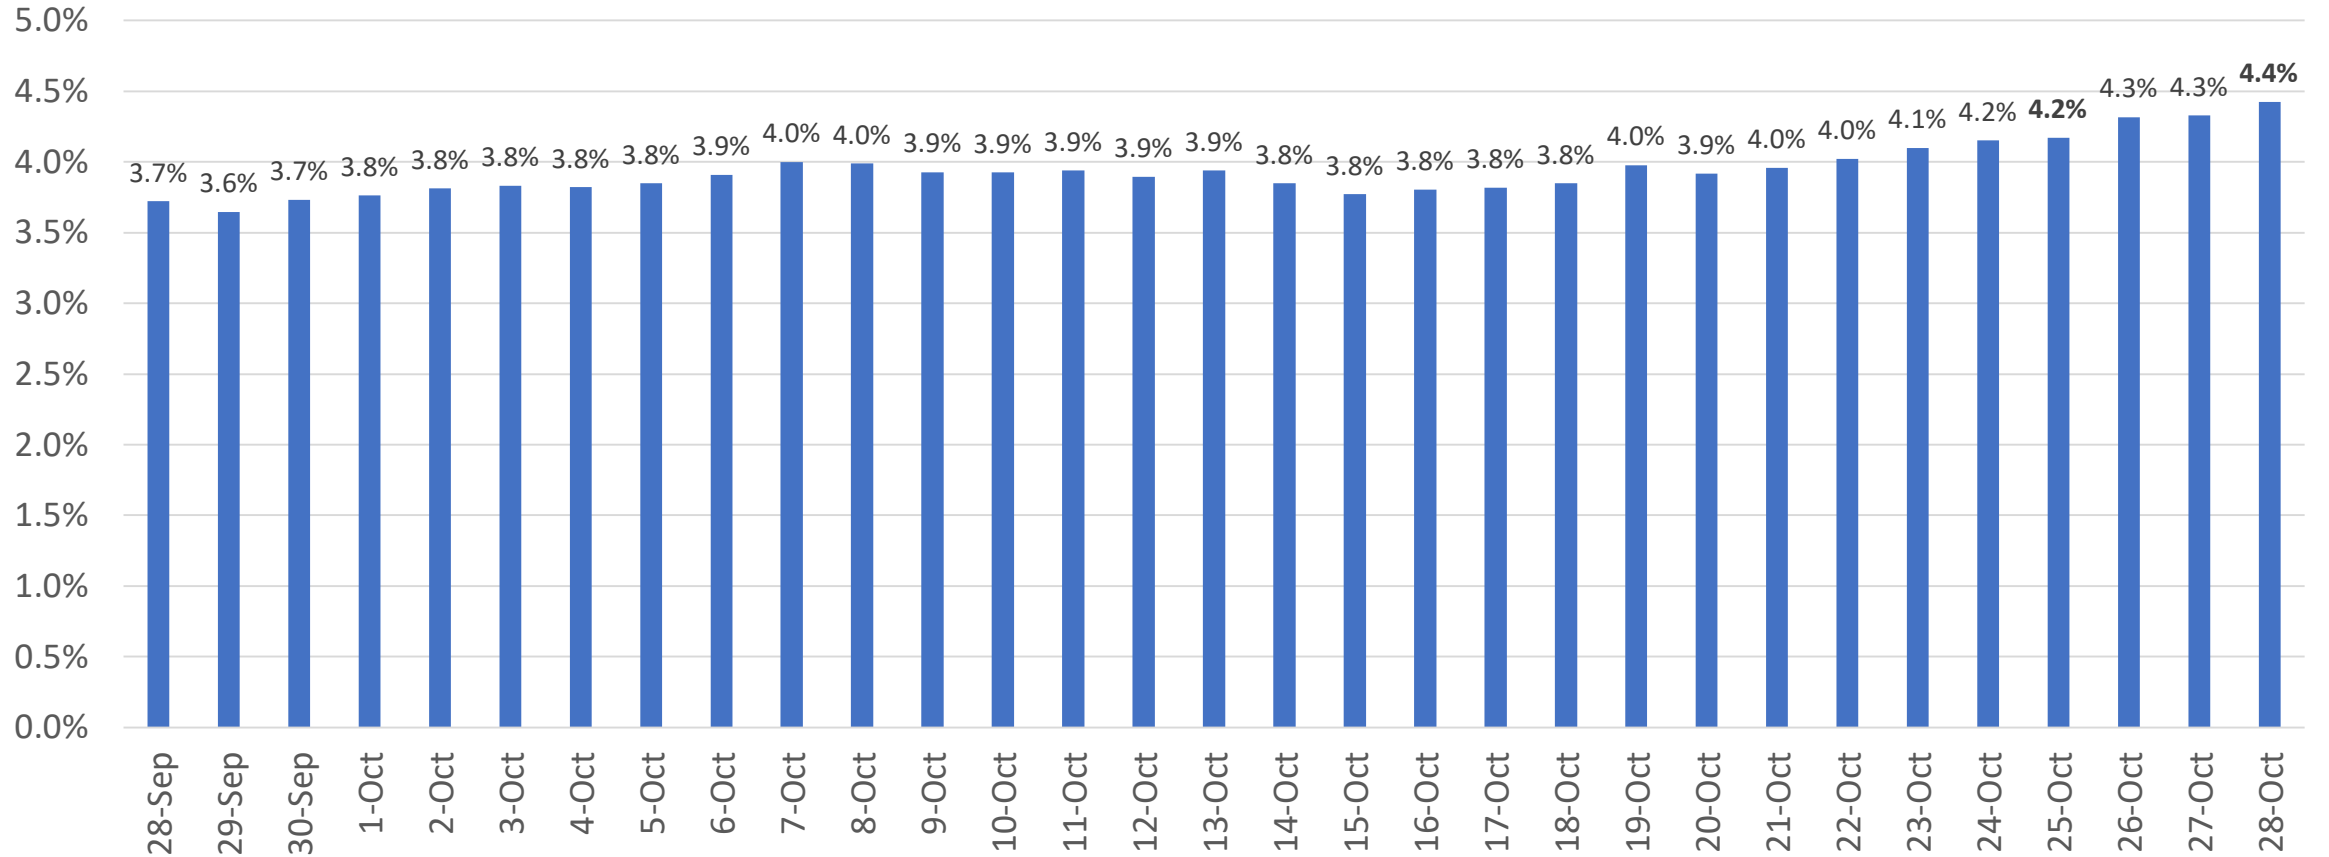

Percent of Positive COVID Tests* (last 14 days)

Prince George's County Percent Positive Tests

*Based on Lab Collection Date

Data as of 11/1