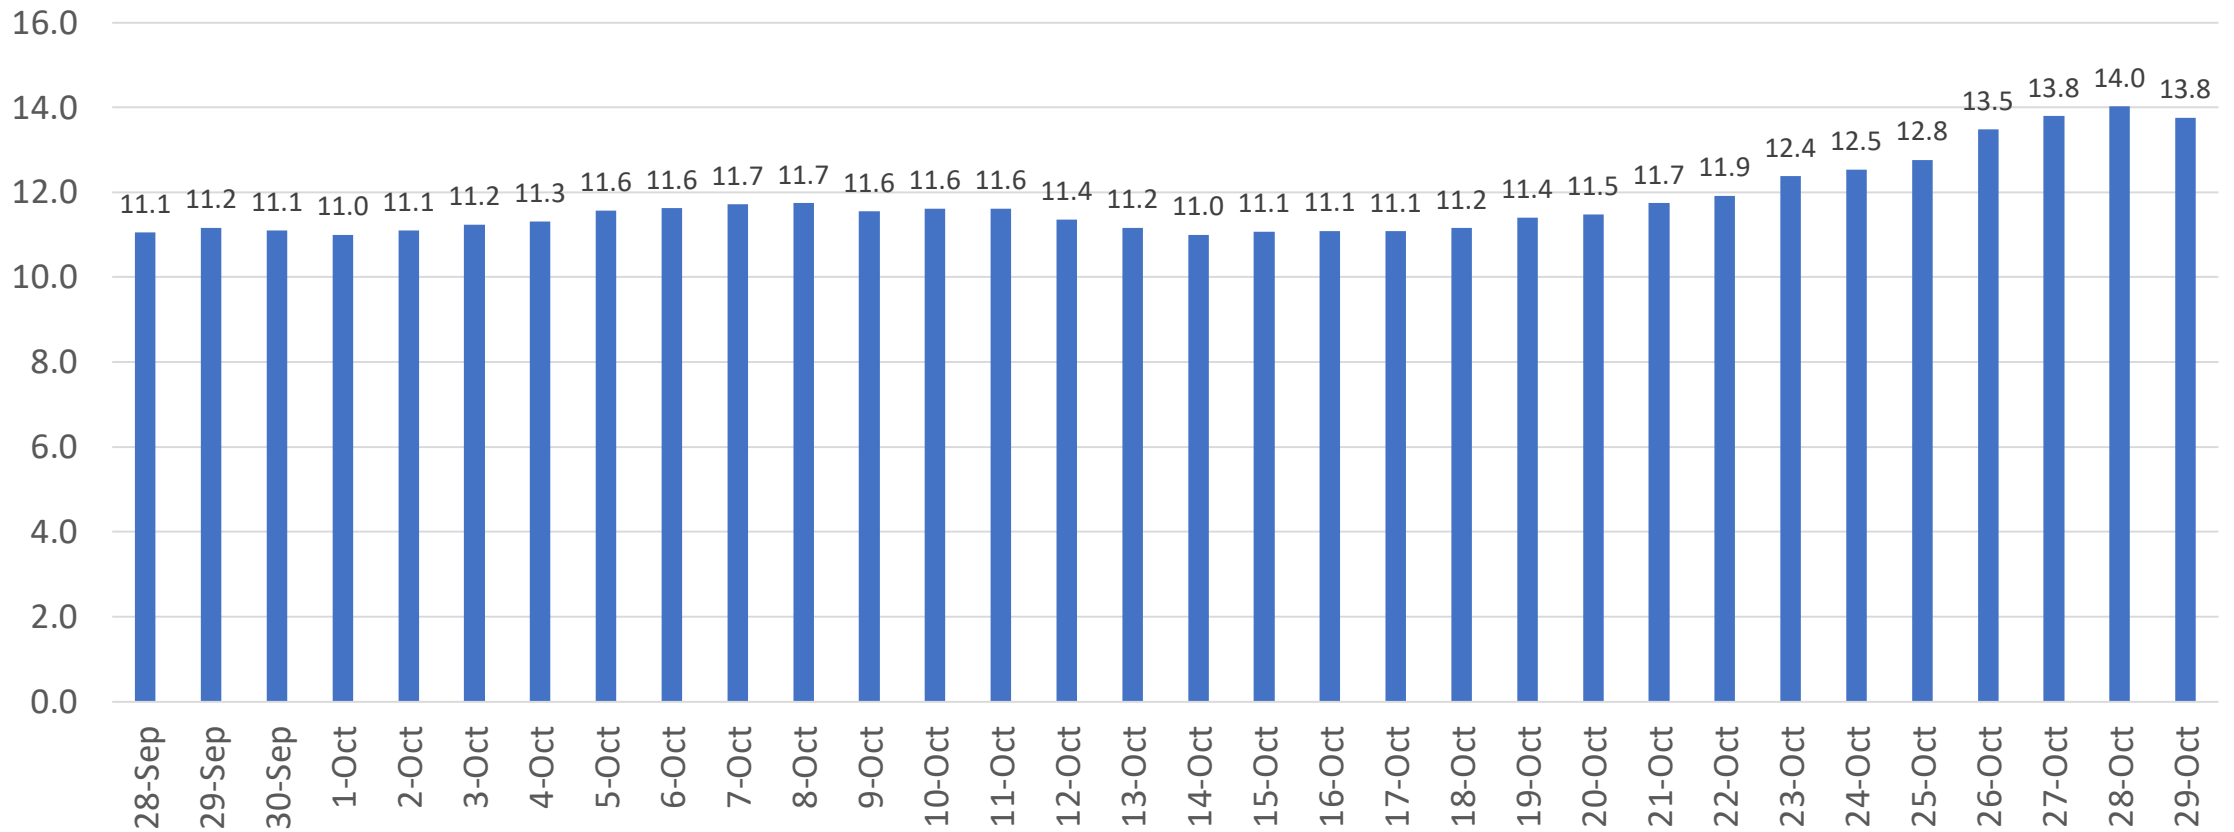

# COVID Cases\* Prince George's County

\*Based on Lab Collection Date  
Data as of 11/2

# COVID Average Daily Case Rate\* (last 14 days)

Prince George's County  
Average New Cases per 100,000 population

\*Based on Lab Collection Date  
Data as of 11/2

# Percent of Positive COVID Tests\* (last 14 days)

## Prince George's County Percent Positive Tests

\*Based on Lab Collection Date

Data as of 11/1