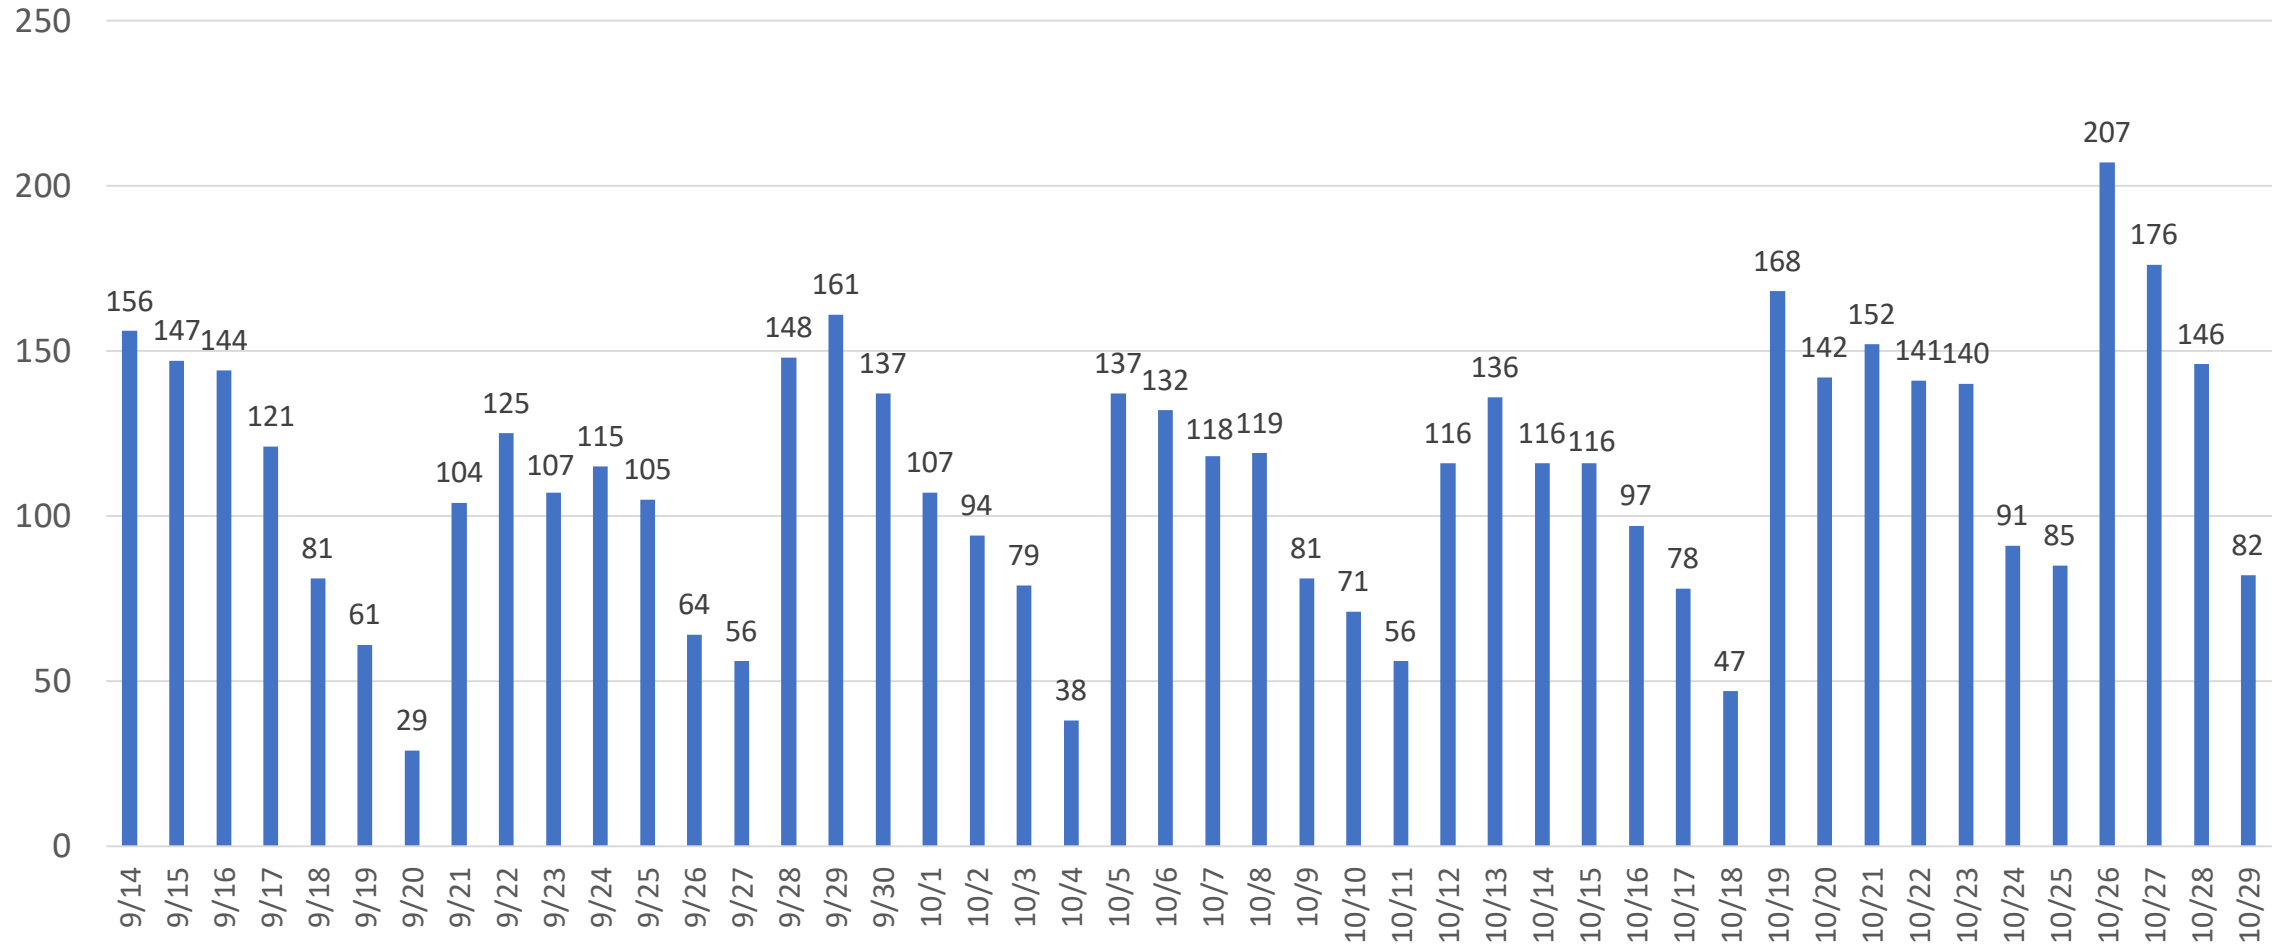

# COVID Cases\* Prince George's County

\*Based on Lab Collection Date  
Data as of 11/2

# COVID Average Daily Case Rate\* (last 14 days)

Prince George's County  
Average New Cases per 100,000 population

\*Based on Lab Collection Date  
Data as of 11/2

# Percent of Positive COVID Tests\* (last 14 days)

## Prince George's County Percent Positive Tests

\*Based on Lab Collection Date

Data as of 11/1