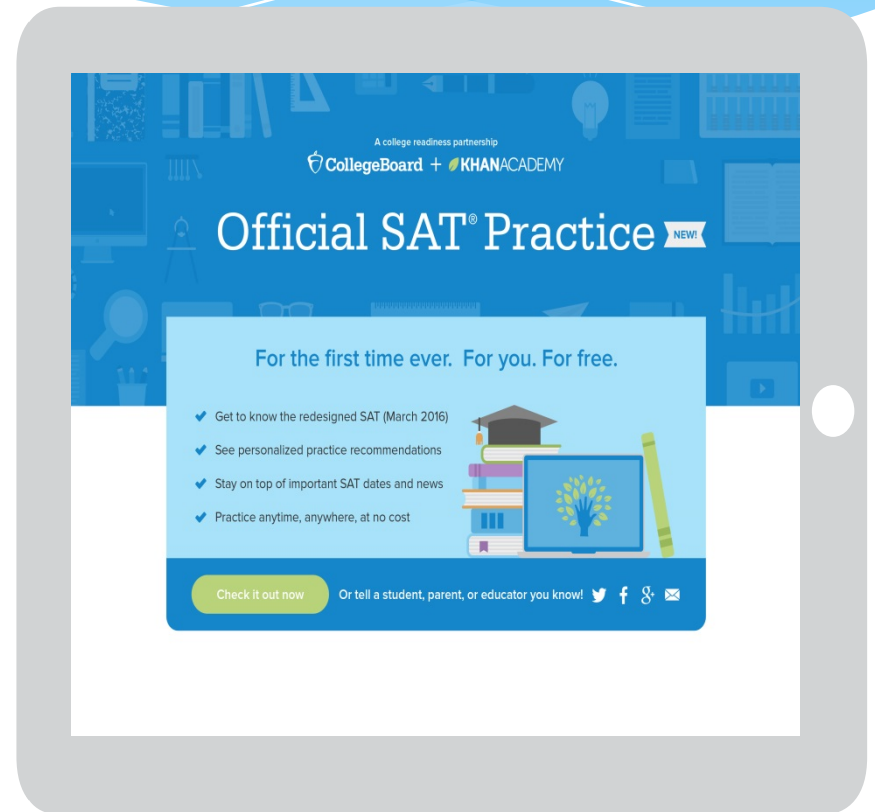

Steps to set up your Khan Academy Accounts

The following slides will guide you through the steps to set up your account

Step 1 – Go to: satpractice.org

Step 1 – Click the GREEN “Check It Out Now” Button

Step 1 – Sign in with Gmail or Facebook

Step 2 - Log in to your Khan Academy Account.

Step 2 – Select “Take Your First Diagnostic Quiz”

Step 2 – Set your Practice Schedule

Step 3 – Select either the Math or Reading and Writing Diagnostic Quiz

Step 4 – [Get practicing.](#)