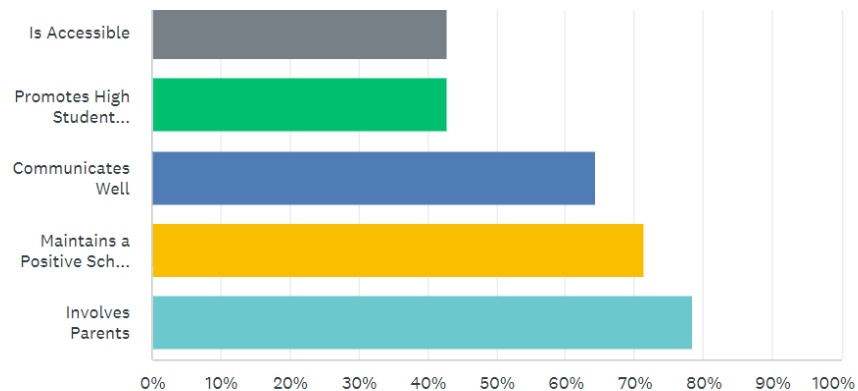

William Beanes Elementary School

5108 Dianna Drive Suitland, MD 20746

Tel: 301-817-0533

School Leadership Skills and Characteristics Questionnaire Summary 2023

In total, **14** respondents submitted input.

0 were submitted by faculty, staff, and administration.

14 were submitted by parents and community members

were submitted by students (high schools only)

The data trends indicate that the William Beanes Elementary School greater community indicated that the five most important leadership skills and characteristic attributes are as follows in rank order.

All information collected will be used by district leadership to identify the most appropriate school leader whose skill set, dispositions and experiences are a direct match with the needs expressed by the entire school community.

Top Five Attributes:

► **Involves Parents** ► **Maintains a Positive School Culture** ► **Communicates Well** ► **Promotes High Student Expectations** ► **Is Accessible**

*Denotes repeated comment.